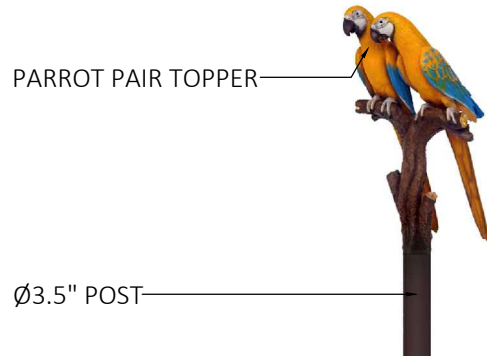

Specifications

Age Range:
N/A

Dimensions:
18.25"L x 18.5"W x
Post Height

Use Zone:
N/A

Mounting Options:
See Typical
Installation Details

Contact Us

Ordering from The 4 Kids is easy, initial consultation & quote is free. We can also provide you with design ideas and conceptual drawings. We want your whole experience with The 4 Kids to be smooth & rewarding.

4400 Oneal St. Greenville, TX 75401

903.454.9237

info@the4kids.com

www.the4kids.com

© 2014 The 4 Kids Inc. All rights reserved.

PARROT PAIR POST TOPPER

18.25" X 18.5" X POST HEIGHT

PRODUCT VIEW

SCALE: NTS

TOP VIEW

SCALE: 1/2" = 1'

ALL RIGHTS RESERVED. THIS DRAWING IS PROPERTY OF THE 4 KIDS INC. AND MAY BE USED ONLY WHEN UTILIZING THE 4 KIDS INC. GENERAL TERMS AND CONDITIONS APPLY AND ARE INCORPORATED HERE IN BY REFERENCE. THIS DETAIL MAY NOT APPLY TO ALL CONDITIONS AND CONSTRUCTION SITUATIONS.