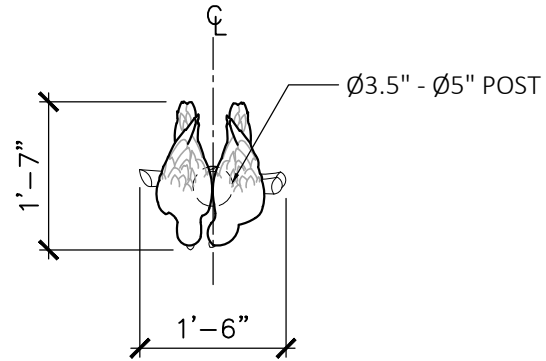

Specifications

Age Range:
N/A

Dimensions:
18.25"L x 18.5"W x
Post Height

Use Zone:
N/A

Mounting Options:
See Typical
Installation Details

Contact Us

Ordering from The 4 Kids is easy, initial consultation & quote is free. We can also provide you with design ideas and conceptual drawings. We want your whole experience with The 4 Kids to be smooth & rewarding.

4400 Oneal St. Greenville, TX 75401

903.454.9237

info@the4kids.com

www.the4kids.com

© 2014 The 4 Kids Inc. All rights reserved.

PARROT PAIR POST TOPPER

18.25" X 18.5" X POST HEIGHT

PRODUCT VIEW

SCALE: NTS

TOP VIEW

SCALE: 1/2" = 1'

ALL RIGHTS RESERVED. THIS DRAWING IS PROPERTY OF THE 4 KIDS INC. AND MAY BE USED ONLY WHEN UTILIZING THE 4 KIDS INC. GENERAL TERMS AND CONDITIONS APPLY AND ARE INCORPORATED HERE IN BY REFERENCE. THIS DETAIL MAY NOT APPLY TO ALL CONDITIONS AND CONSTRUCTION SITUATIONS.