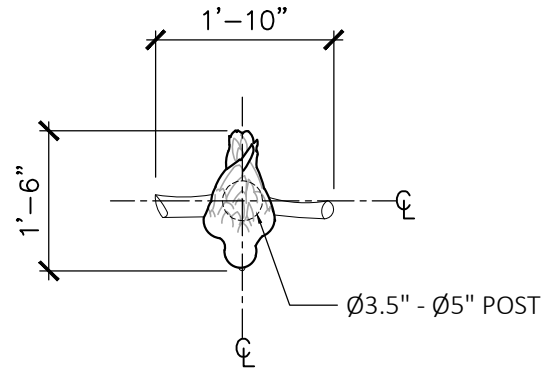

Key Features

- Custom designed Parrot Post Topper
- Intense color, realistic detail
- Low maintenance in all weather
- Enhances park décor
- Puts the fun in functional

Specifications

Age Range:
N/A

Dimensions:
22.25"L x 17.5"W x
Post Height

4400 Oneal St. Greenville, TX 75401

903.454.9237

info@the4kids.com

www.the4kids.com

© 2014 The 4 Kids Inc. All rights reserved.

PARROT POST TOPPER

22.25" X 17.5" X POST HEIGHT

PRODUCT VIEW

SCALE: N15

TOP VIEW

SCALE: 1/2" = 1'

ALL RIGHTS RESERVED. THIS DRAWING IS PROPERTY OF THE 4 KIDS INC. AND MAY BE USED ONLY WHEN UTILIZING THE 4 KIDS INC. GENERAL TERMS AND CONDITIONS APPLY AND ARE INCORPORATED HERE IN BY REFERENCE. THIS DETAIL MAY NOT APPLY TO ALL CONDITIONS AND CONSTRUCTION SITUATIONS.