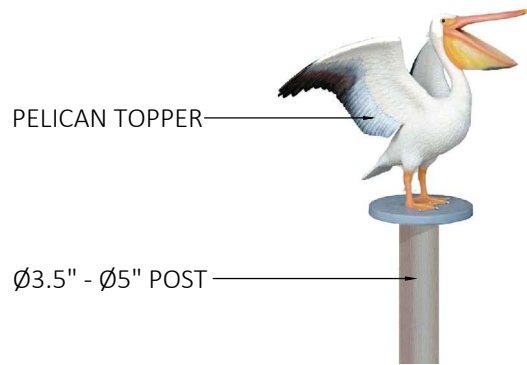

Specifications

Age Range:
N/A

Dimensions:
28.5"L x 23"W x
Post Height

Use Zone:
N/A

Mounting Options:
See Typical
Installation Details

Contact Us

Ordering from The 4 Kids is easy, initial consultation & quote is free. We can also provide you with design ideas and conceptual drawings. We want your whole experience with The 4 Kids to be smooth & rewarding.

4400 Oneal St. Greenville, TX 75401

903.454.9237

info@the4kids.com

www.the4kids.com

© 2014 The 4 Kids Inc. All rights reserved.

PELICAN POST TOPPER

28.5" X 23" X POST HEIGHT

PRODUCT VIEW

SCALE: NTS

TOP VIEW

SCALE: 1/2" = 1'

ALL RIGHTS RESERVED. THIS DRAWING IS PROPERTY OF THE 4 KIDS INC. AND MAY BE USED ONLY WHEN UTILIZING THE 4 KIDS INC. GENERAL TERMS AND CONDITIONS APPLY AND ARE INCORPORATED HERE IN BY REFERENCE. THIS DETAIL MAY NOT APPLY TO ALL CONDITIONS AND CONSTRUCTION SITUATIONS.