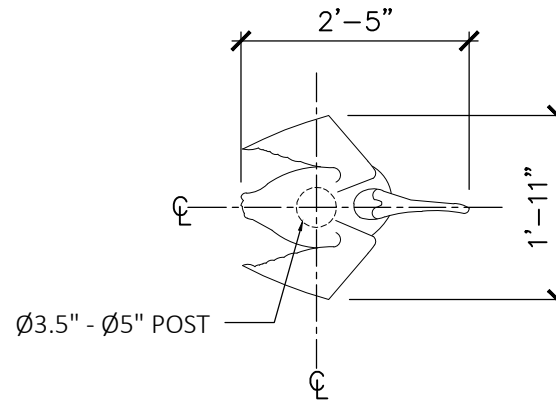

Specifications

Age Range:
N/A

Dimensions:
28.5"L x 23"W x
Post Height

Use Zone:
N/A

Mounting Options:
See Typical
Installation Details

Contact Us

Ordering from The 4 Kids is easy, initial consultation & quote is free. We can also provide you with design ideas and conceptual drawings. We want your whole experience with The 4 Kids to be smooth & rewarding.

SCALE: NTS

TOP VIEW

SCALE: 1/2" = 1'

ALL RIGHTS RESERVED. THIS DRAWING IS PROPERTY OF THE 4 KIDS INC. AND MAY BE USED ONLY WHEN UTILIZING THE 4 KIDS INC. GENERAL TERMS AND CONDITIONS APPLY AND ARE INCORPORATED HERE IN BY REFERENCE. THIS DETAIL MAY NOT APPLY TO ALL CONDITIONS AND CONSTRUCTION SITUATIONS.