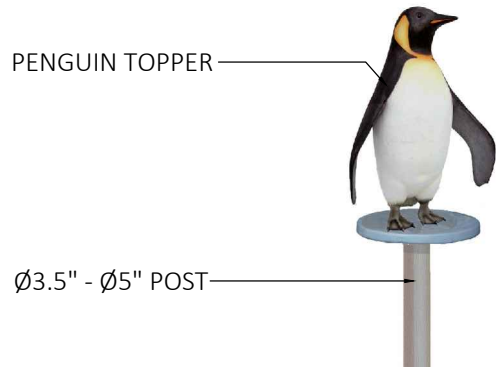

PENGUIN POST TOPPER

34" X 25.25" X POST HEIGHT

PRODUCT VIEW

SCALE: N15