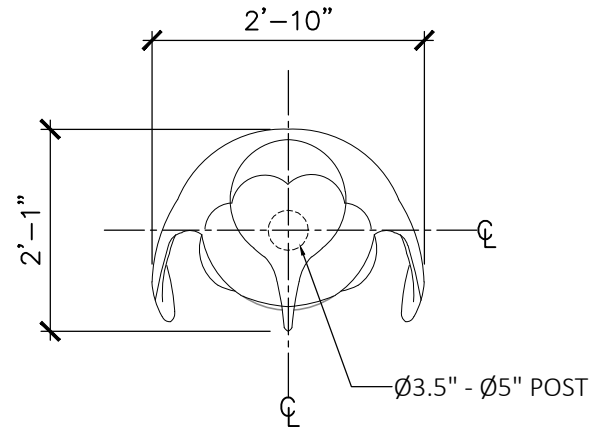

## Specifications

**Age Range:**  
N/A

**Dimensions:**  
34"L x 25.25"W x  
Post Height

**Use Zone:**  
N/A

**Mounting Options:**  
See Typical  
Installation Details

## PRODUCT VIEW

SCALE: N15

## TOP VIEW

SCALE: 1/2" = 1'

ALL RIGHTS RESERVED. THIS DRAWING IS PROPERTY OF THE 4 KIDS INC. AND MAY BE USED ONLY WHEN UTILIZING THE 4 KIDS INC. GENERAL TERMS AND CONDITIONS APPLY AND ARE INCORPORATED HERE IN BY REFERENCE. THIS DETAIL MAY NOT APPLY TO ALL CONDITIONS AND CONSTRUCTION SITUATIONS.