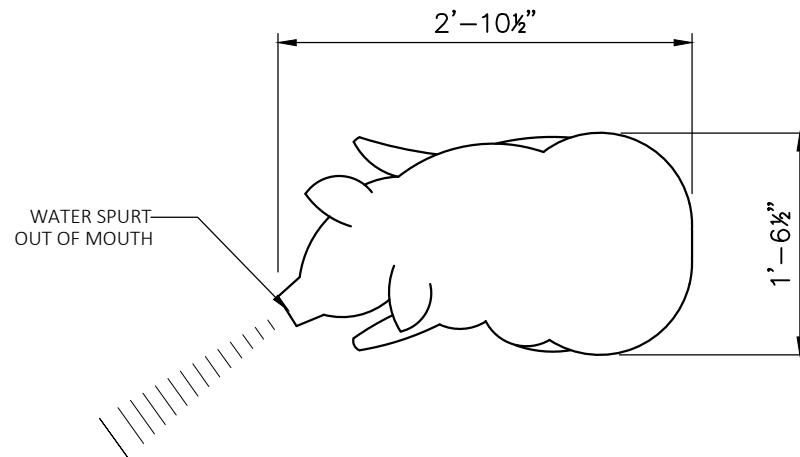

Specifications

Age Range:

2 - 5 years
5 - 12 years

Dimensions:

34.5" x 18.5" x 22.5"

Play Area:

15' X 13.5'

Mounting Options:

4400 Oneal St. Greenville, TX 75401

903.454.9237

info@the4kids.com

www.the4kids.com

© 2014 The 4 Kids Inc. All rights reserved.

PIGLET SPRAY SCULPTURE
34.5" X 18.5" X 22.5"

PRODUCT VIEW

SCALE: NTS