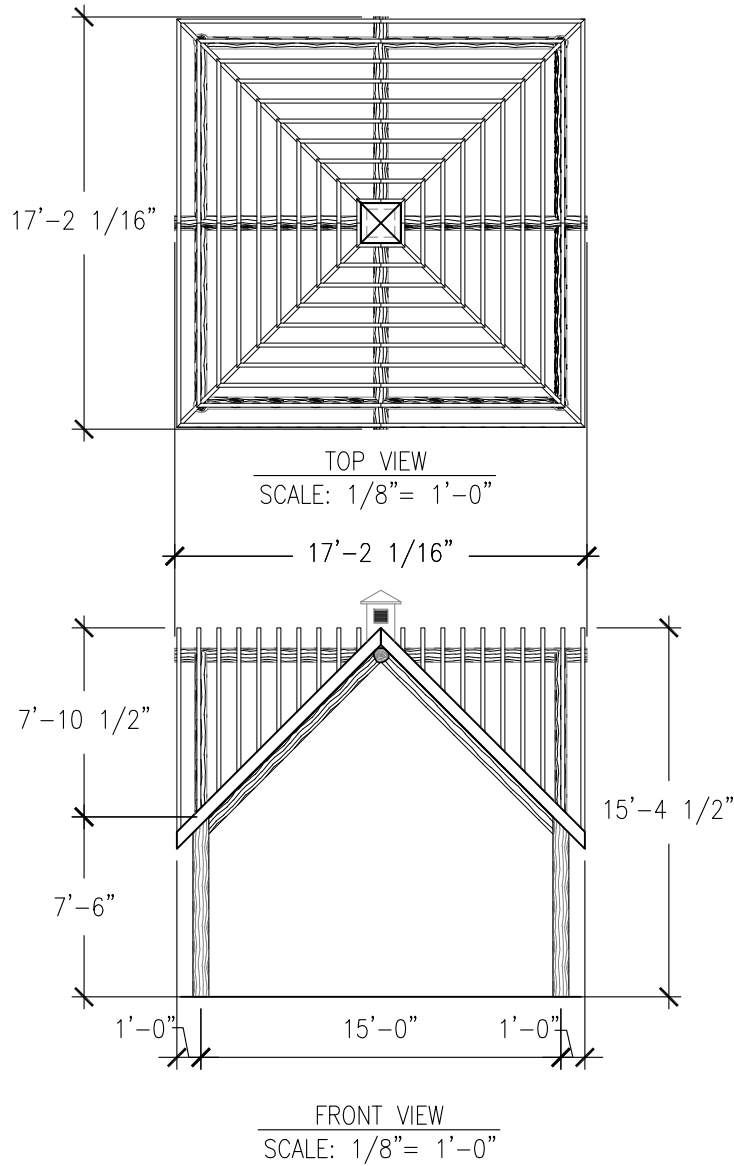

ALL RIGHTS RESERVED. THIS DRAWING IS PROPERTY OF THE 4 KIDS INC. AND MAY BE USED ONLY WHEN UTILIZING THE 4 KIDS PRODUCTS. THE 4 KIDS INC. GENERAL TERMS AND CONDITIONS APPLY AND ARE INCORPORATE HERE IN BY REFERENCE. THIS DETAIL MAY NOT APPLY TO ALL CONDITIONS AND CONSTRUCTION SITUATIONS.

CUSTOM THEMED PLAYGROUNDS

4400 ONEAL STREET, GREENVILLE, TX 75401 PHONE 903.454.9237 FAX 903.454.3642

TITLE: PINNACLES PERGOLA

TYPE DWG: DETAIL

SCALE: AS NOTED

DWG. SHEET: **PER103**