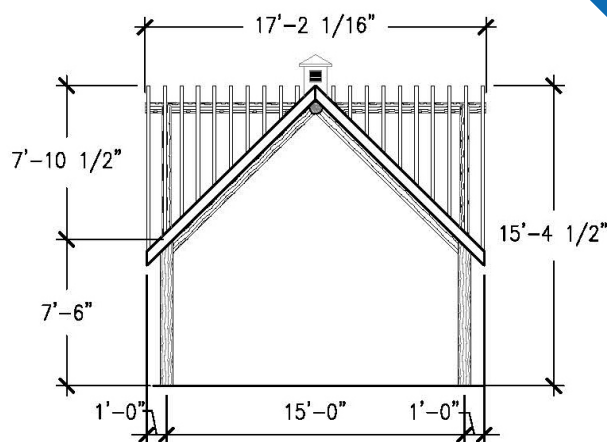

RIGHT-SIDE VIEW

Specifications

Age Range:
N/A

Dimensions:
17'2.25"L x 17'2.25"W
x 15'4.5"H

Use Zone:
N/A

Mounting Options:
Installation Option 1
Installation Option 2