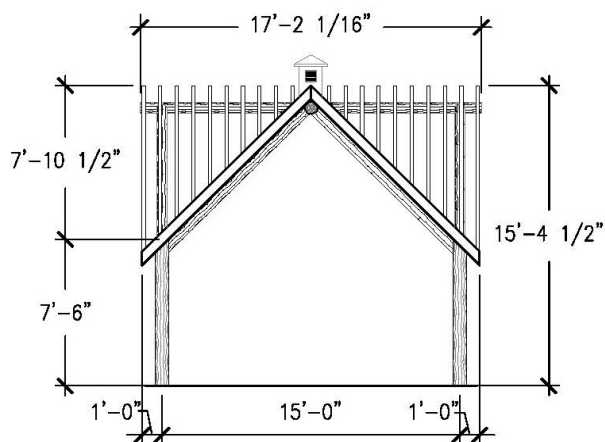

Let our team of experienced engineers and artists make your playground the destination for fun! We can create an exciting space where children's imaginations can run wild. A playscape where parents can feel secure and create lasting memories with their whole family.

Key Features

- Custom pergola designs
- Durable and safe in any weather
- The perfect touch for nature themed play venues
- Unique shelter with shade and sunlight

FRONT VIEW