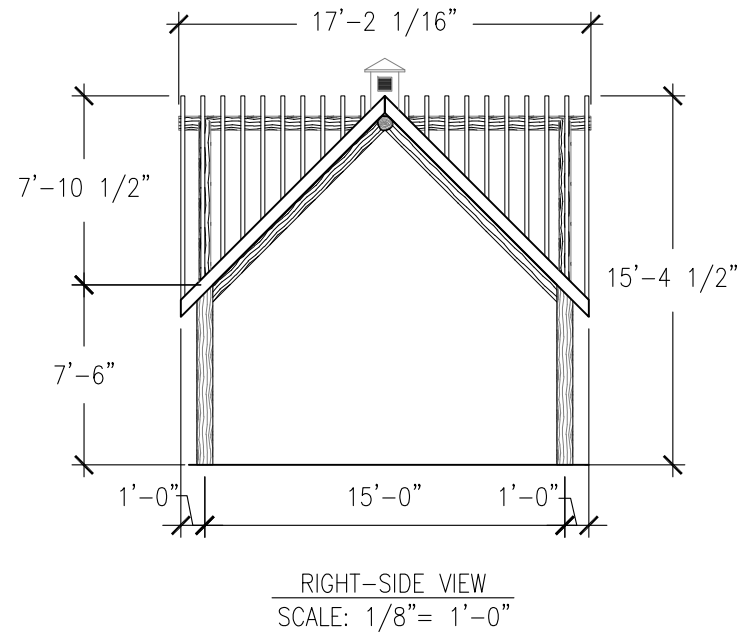

ALL RIGHTS RESERVED. THIS DRAWING IS PROPERTY OF THE 4 KIDS INC. AND MAY BE USED ONLY WHEN UTILIZING THE 4 KIDS PRODUCTS. THE 4 KIDS INC. GENERAL TERMS AND CONDITIONS APPLY AND ARE INCORPORATE HERE IN BY REFERENCE. THIS DETAIL MAY NOT APPLY TO ALL CONDITIONS AND CONSTRUCTION SITUATIONS.

CUSTOM THEMED PLAYGROUNDS

4400 ONEAL STREET, GREENVILLE, TX 75401 PHONE 903.454.9237 FAX 903.454.3642

TITLE: PINNACLES PERGOLA

TYPE DWG: DETAIL

SCALE: AS NOTED

DWG. SHEET: **PER103**