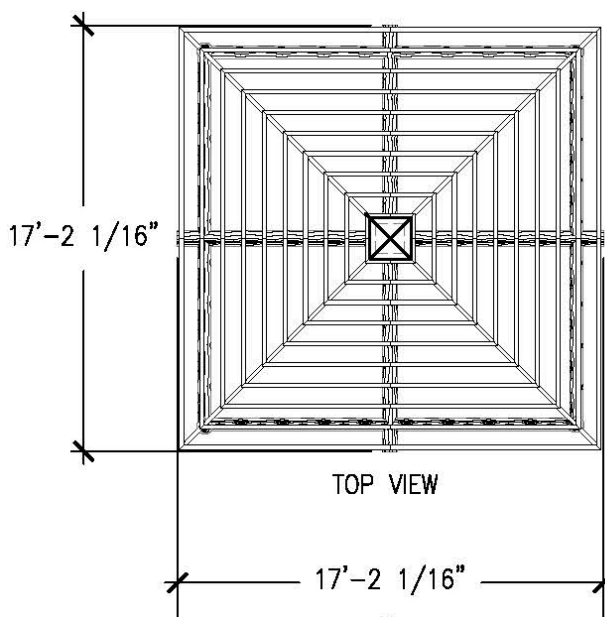

Age Range:
N/A

Dimensions:
17'2.25"L x 17'2.25"W
x 15'4.5"H

Use Zone:
N/A

Mounting Options:
Installation Option 1
Installation Option 2

TOP VIEW

Contact Us

Ordering from The 4 Kids is easy, initial consultation & quote is free. We can also provide you with design ideas and conceptual drawings. We want your whole experience with The 4 Kids to be smooth & rewarding.