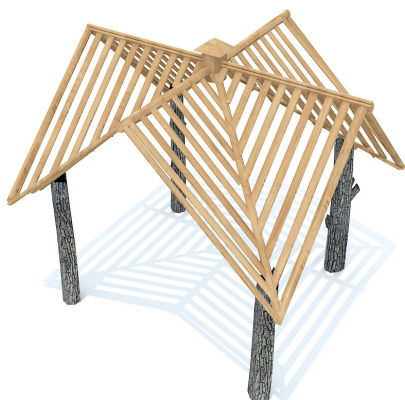

Pinnacles Pergola

The Pinnacles Pergola, in all its angled splendor, lends a woodsy whimsy to every location with its unique, spectacular design. Blending shade and sunshine, the Pinnacles Pergola makes a statement wherever the setting, with a sharply undulated cover design and realistic, log inspired supports. This unusual, fascinating pergola structure is ideal as part of a nature themed park, commercial or community playground, or even within indoor venues such as malls or casinos. Constructed of the finest and most reliable building materials, including five select finishes, the Pinnacles Pergola artists adhere to strict safety standards and this pergola requires very little maintenance.

Key Features

- Custom pergola designs
- Durable and safe in any weather
- The perfect touch for nature themed play venues
- Unique shelter with shade and sunlight

FRONT VIEW

RIGHT-SIDE VIEW

Specifications

Age Range:
N/A

Dimensions:
17'2.25"L x 17'2.25"W
x 15'4.5"H

Use Zone:
N/A

Mounting Options:
Installation Option 1
Installation Option 2

TOP VIEW

Contact Us

Ordering from The 4 Kids is easy, initial consultation & quote is free. We can also provide you with design ideas and conceptual drawings. We want your whole experience with The 4 Kids to be smooth & rewarding.