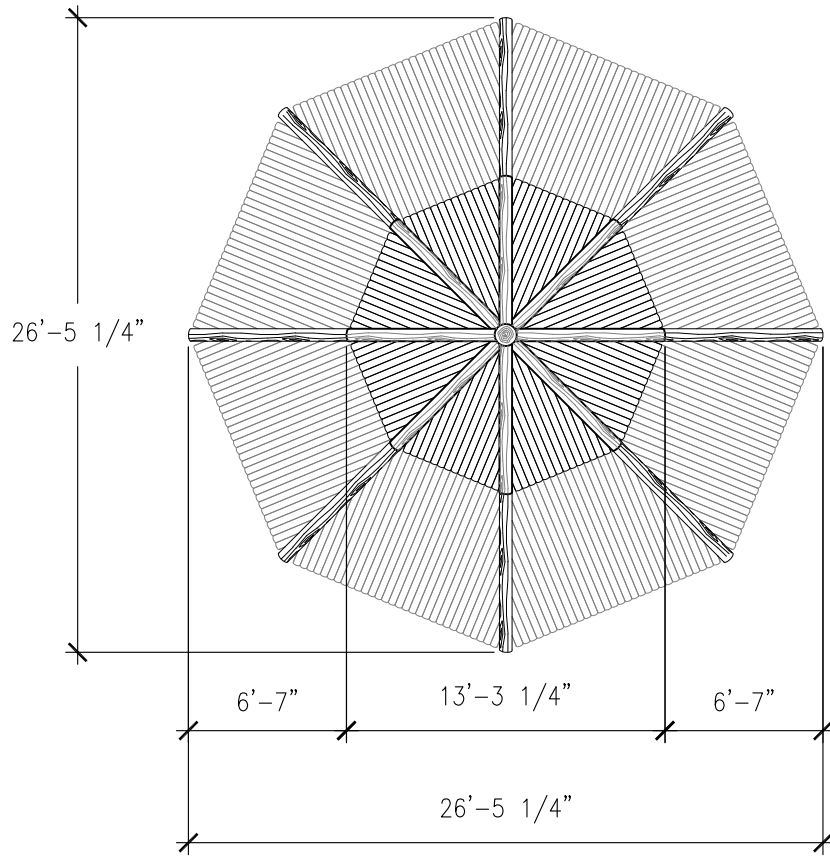

Key Features

- Completely customizable to fit your needs
- Frontier themed
- Weather resistant
- Crafted from **GFRC** (glass fiber reinforced concrete)

The Pioneer Gazebo can also be fitted with seating so all can enjoy the shade. With a great size of 12'10" wide by 10'6" tall, this piece can accommodate quite a few people.

Specifications

Age Range:
N/A

Dimensions:
12'10"L x 12'10"W x 10'6"H

Use Zone:
N/A

Mounting Options:
Installation Option 1
Installation Option 2

Contact Us

Ordering from The 4 Kids is easy, initial consultation & quote is free. We can also provide you with design ideas and conceptual drawings. We want your whole experience with The 4 Kids to be smooth & rewarding.

4400 Oneal St. Greenville, TX 75401

903.454.9237

info@the4kids.com

www.the4kids.com

TOP VIEW
SCALE: 1/8" = 1'-0"

TYPICAL VIEW
SCALE: 1/8" = 1'-0"

ALL RIGHTS RESERVED. THIS DRAWING IS PROPERTY OF THE 4 KIDS INC. AND MAY BE USED ONLY WHEN UTILIZING THE 4 KIDS PRODUCTS. THE 4 KIDS INC. GENERAL TERMS AND CONDITIONS APPLY AND ARE INCORPORATE HERE IN BY REFERENCE. THIS DETAIL MAY NOT APPLY TO ALL CONDITIONS AND CONSTRUCTION SITUATIONS.