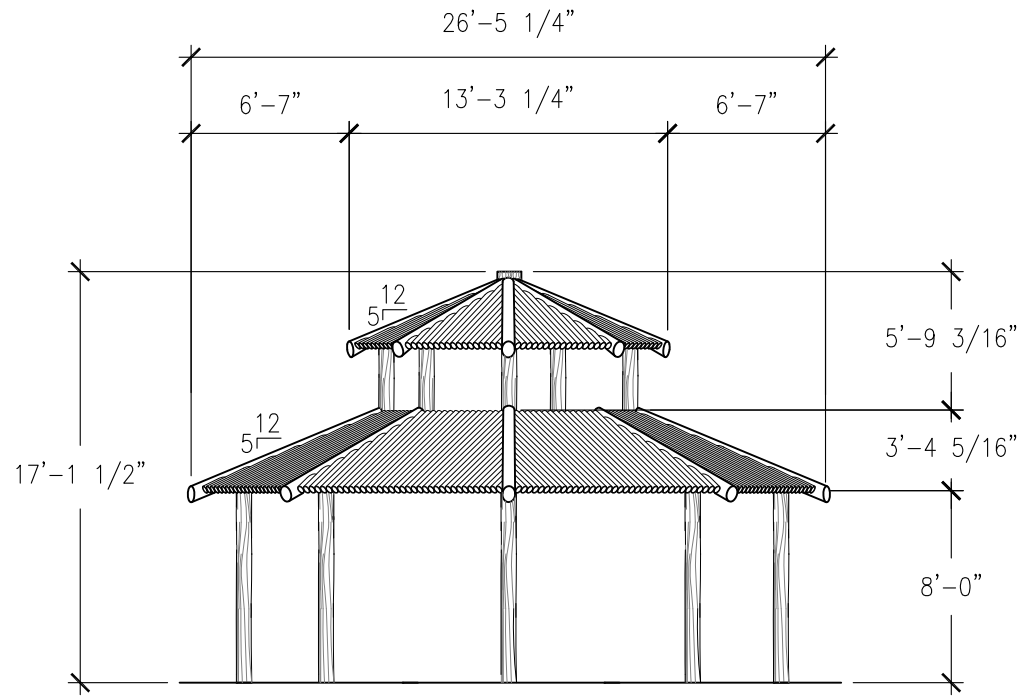

Key Features

- Completely customizable to fit your needs
- Frontier themed
- Weather resistant
- Crafted from **GFRC** (glass fiber reinforced concrete)

The Pioneer Gazebo can also be fitted with seating so all can enjoy the shade. With a great size of 12'10" wide by 10'6" tall, this piece can accommodate quite a few people.

Specifications

Age Range:
N/A

Dimensions:
12'10"L x 12'10"W x 10'6"H

Use Zone:
N/A

Mounting Options:
Installation Option 1
Installation Option 2

Contact Us

Ordering from The 4 Kids is easy, initial consultation & quote is free. We can also provide you with design ideas and conceptual drawings. We want your whole experience with The 4 Kids to be smooth & rewarding.

4400 Oneal St. Greenville, TX 75401

903.454.9237

info@the4kids.com

www.the4kids.com

TOP VIEW
SCALE: 1/8" = 1'-0"

TYPICAL VIEW
SCALE: 1/8" = 1'-0"

ALL RIGHTS RESERVED. THIS DRAWING IS PROPERTY OF THE 4 KIDS INC. AND MAY BE USED ONLY WHEN UTILIZING THE 4 KIDS PRODUCTS. THE 4 KIDS INC. GENERAL TERMS AND CONDITIONS APPLY AND ARE INCORPORATE HERE IN BY REFERENCE. THIS DETAIL MAY NOT APPLY TO ALL CONDITIONS AND CONSTRUCTION SITUATIONS.

CUSTOM THEMED PLAYGROUNDS

4400 ONEAL STREET, GREENVILLE, TX 75401 PHONE 903.454.9237 FAX 903.454.3642

TITLE: GRAND TETON GAZEBO

TYPE DWG: DETAIL

SCALE: AS NOTED

DWG. SHEET: **GAZ104**