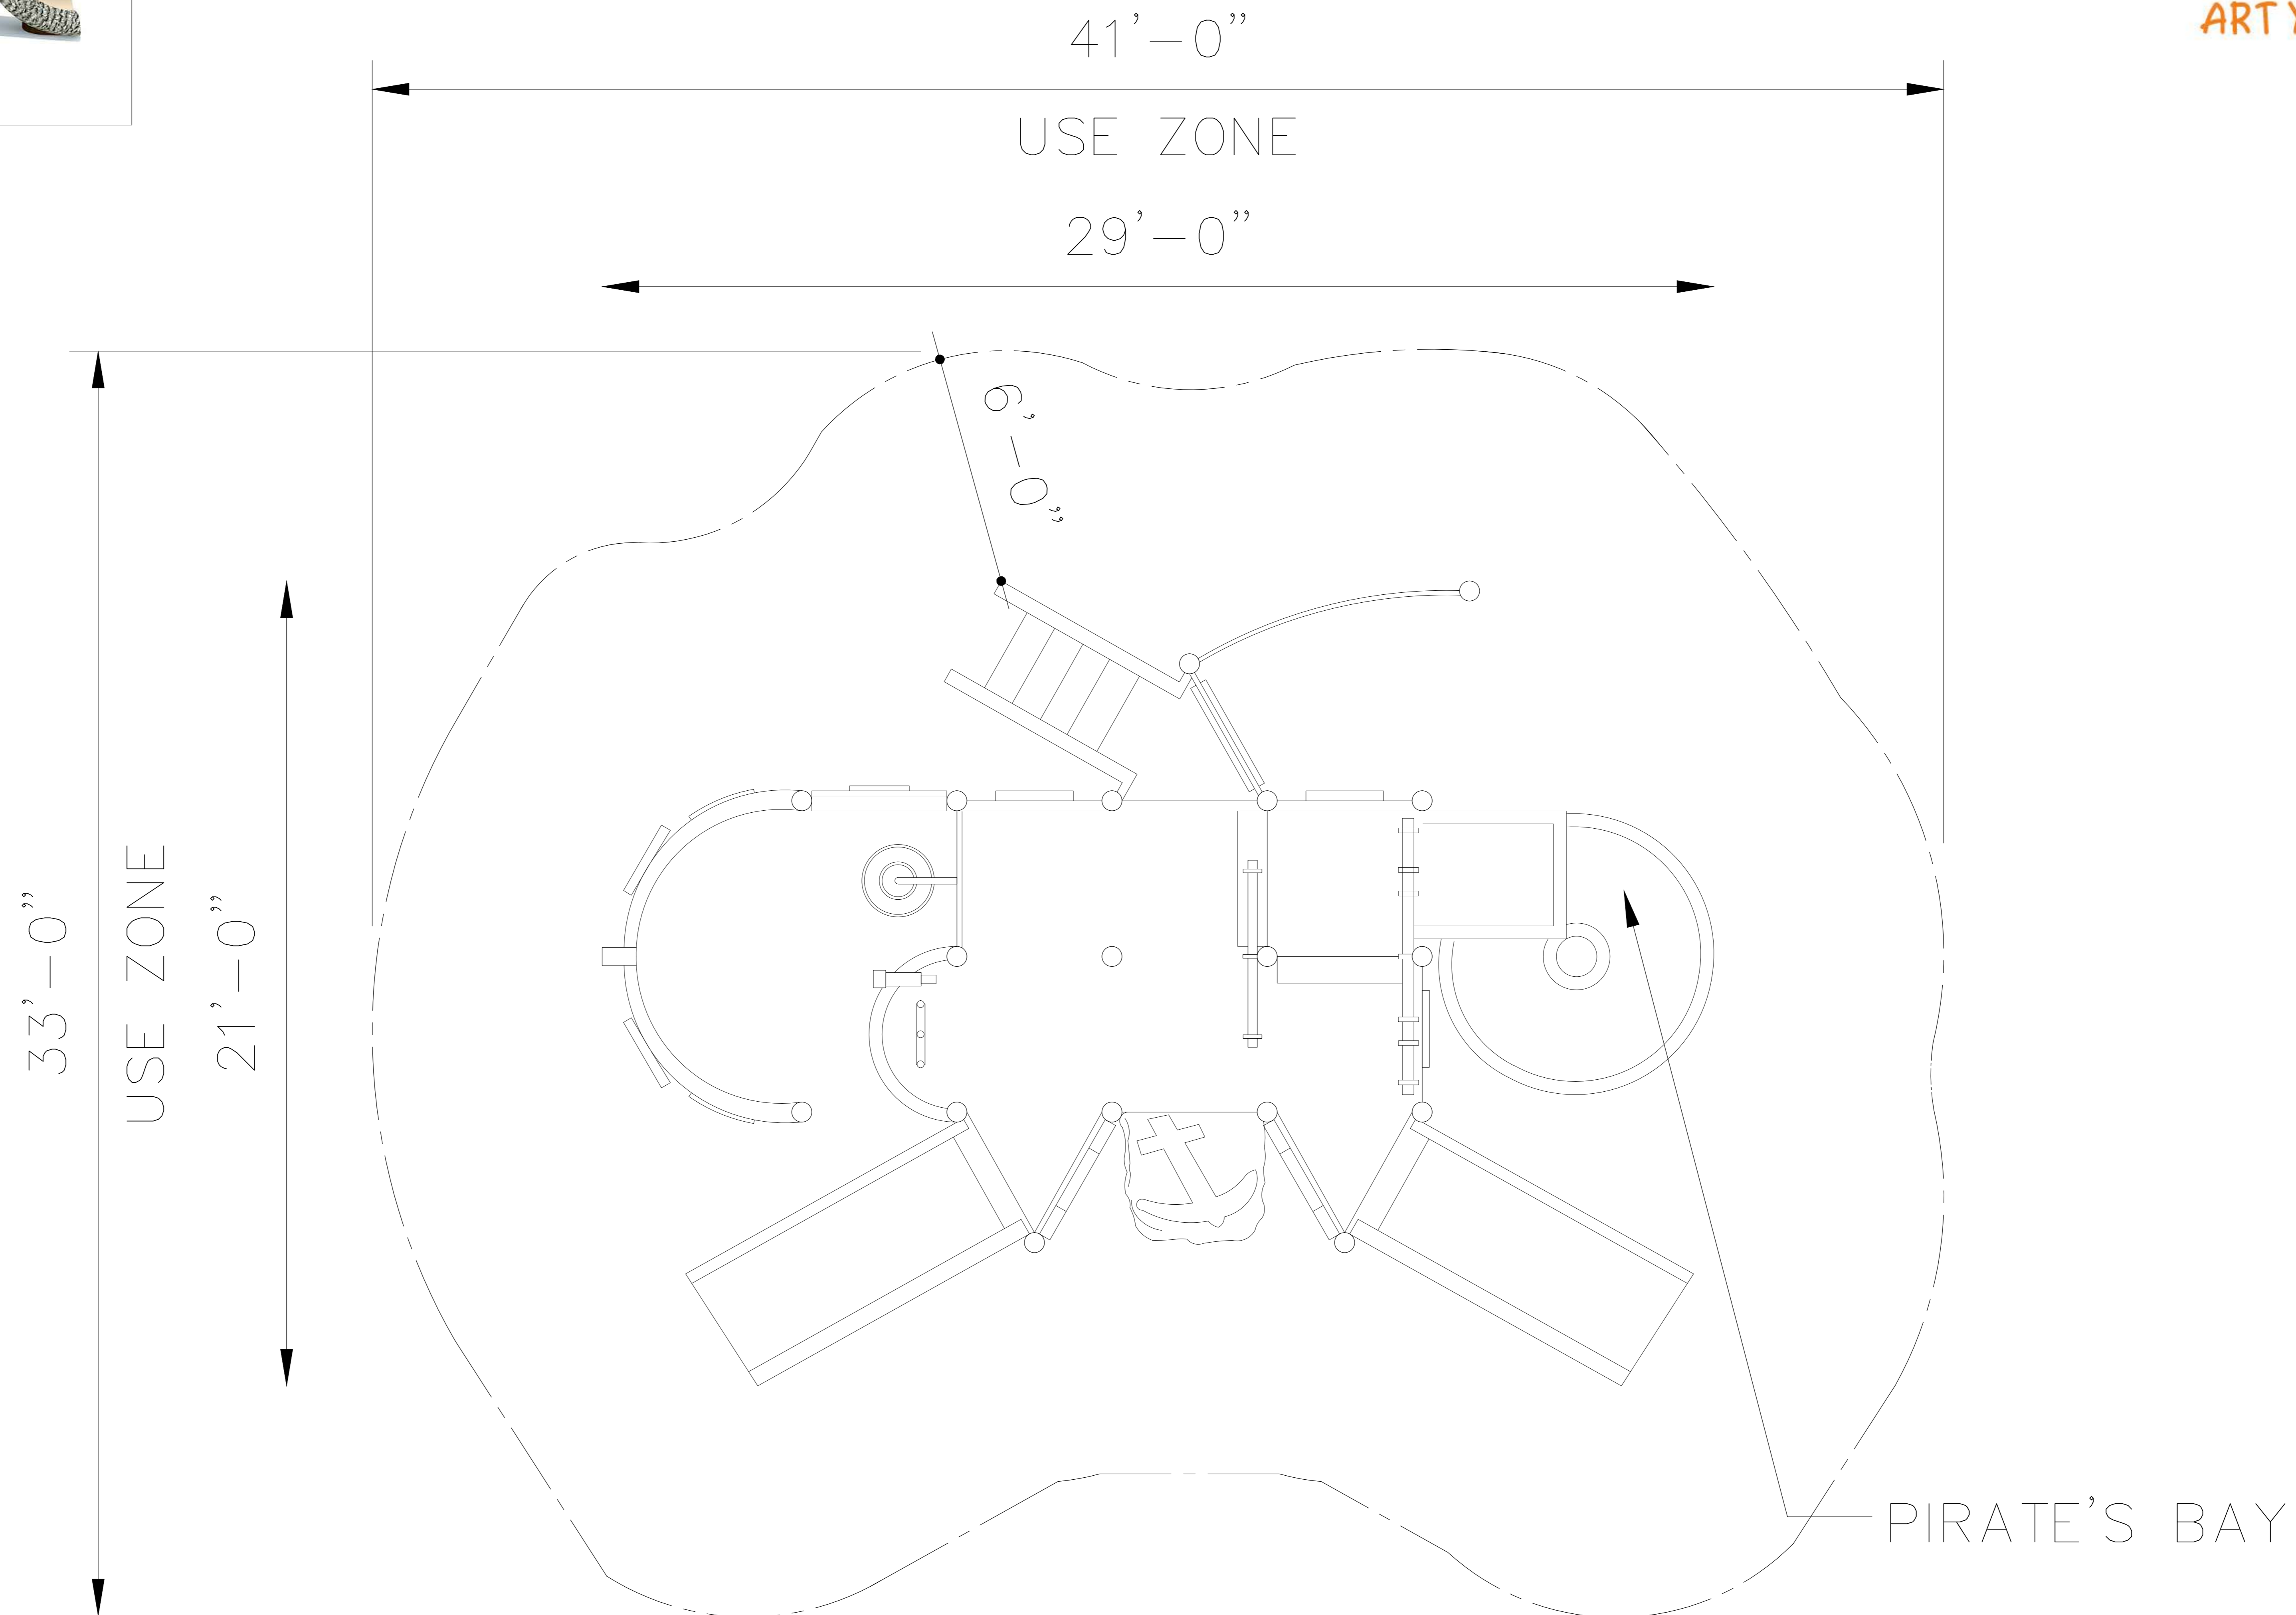

TOP VIEW

SCALE: 1/2" = 1'

4400 Oneal St. • Greenville, Texas • 75401 • Phone: 903.454.9237 • Fax: 903.454.3642

E-mail: info@the4kids.com • Website: www.the4kids.com