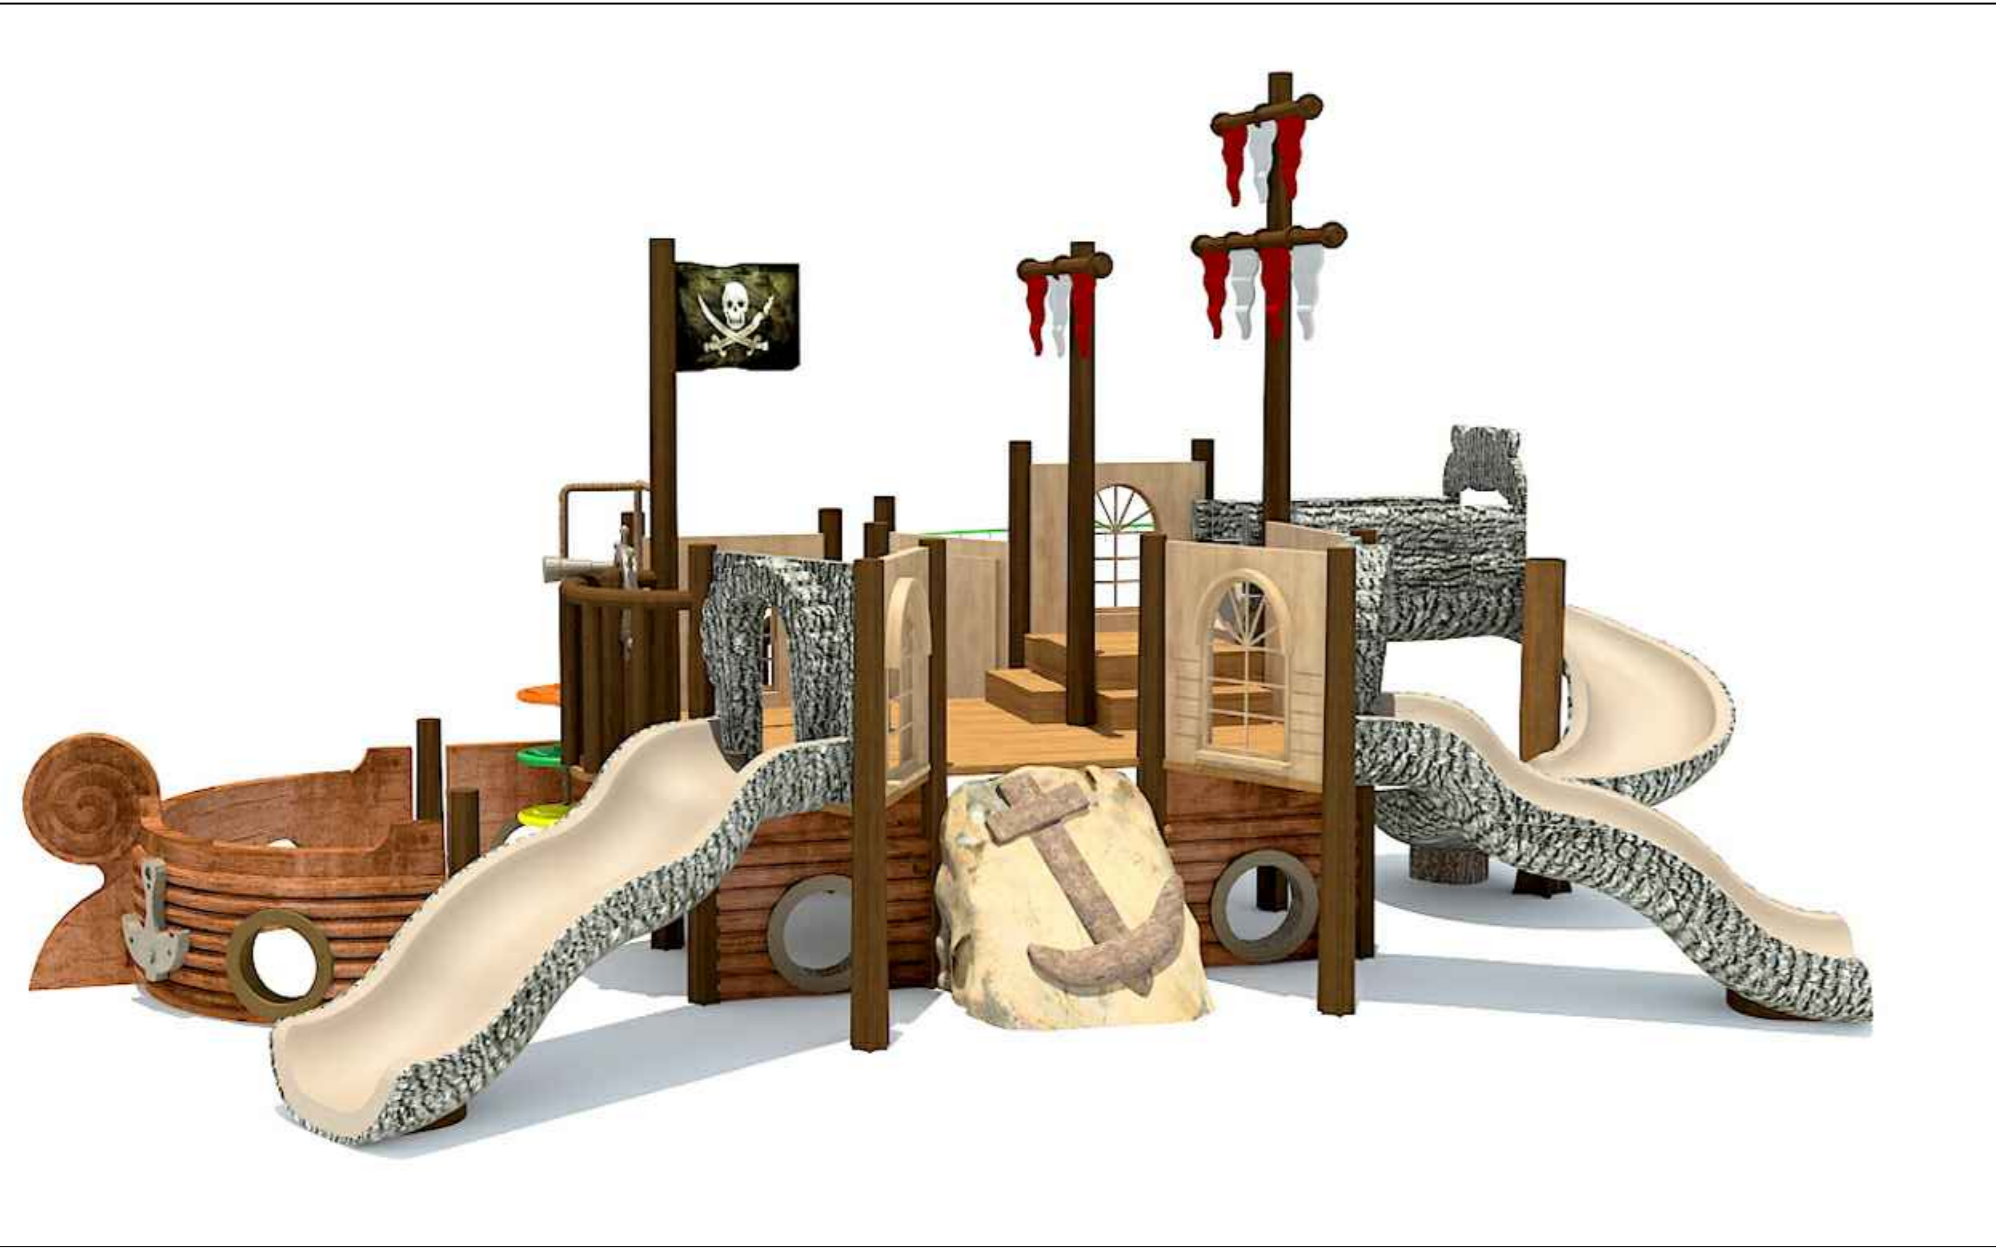

# Pirate's Bay

What's more fascinating to kids than pirates, and what more adventurous place than an exciting Pirate's Bay Playground to while away hours climbing, crawling, sliding and exploring the make believe world of Pirates?! As part of a theme park or playground, commercial or community fun center or even a family resort or museum destination, the Pirate's Bay Playground is certain to impress. Meticulously designed by the playground geniuses in the studios of The 4 Kids in Greenville, Texas, Pirate's Bay Playground offers thirty feet of fun that includes two slides, a climbing rock with embedded anchor design, platforms, bridges and an authentically designed crow's nest for make believe fun with all kids and their mateys. Crafted with glass fiber reinforced concrete, Pirate's Bay is safe and sturdy, with virtually no maintenance requirements for years of service in all weather. Setting the stage for fun in any theme park includes superior play structures like Pirate's Bay as well as playscapes for kids and adults alike.

# Pirate's Bay

Side A

Side B

---

What's more fascinating to kids than pirates, and what more adventurous place than an exciting Pirate's Bay Playground to while away hours climbing, crawling, sliding and exploring the make believe world of Pirates?

- Pirate's Bay Playgrounds are customized
- Highest levels of fun, lowest levels of maintenance
- Perfect for theme parks, splash parks, commercial fun centers
- Investment - Attractive look, great play value and minimal maintenance combine to offer a positive long term investment for your community

PIRATE'S BAY  
29'L x 21'W x 15'H