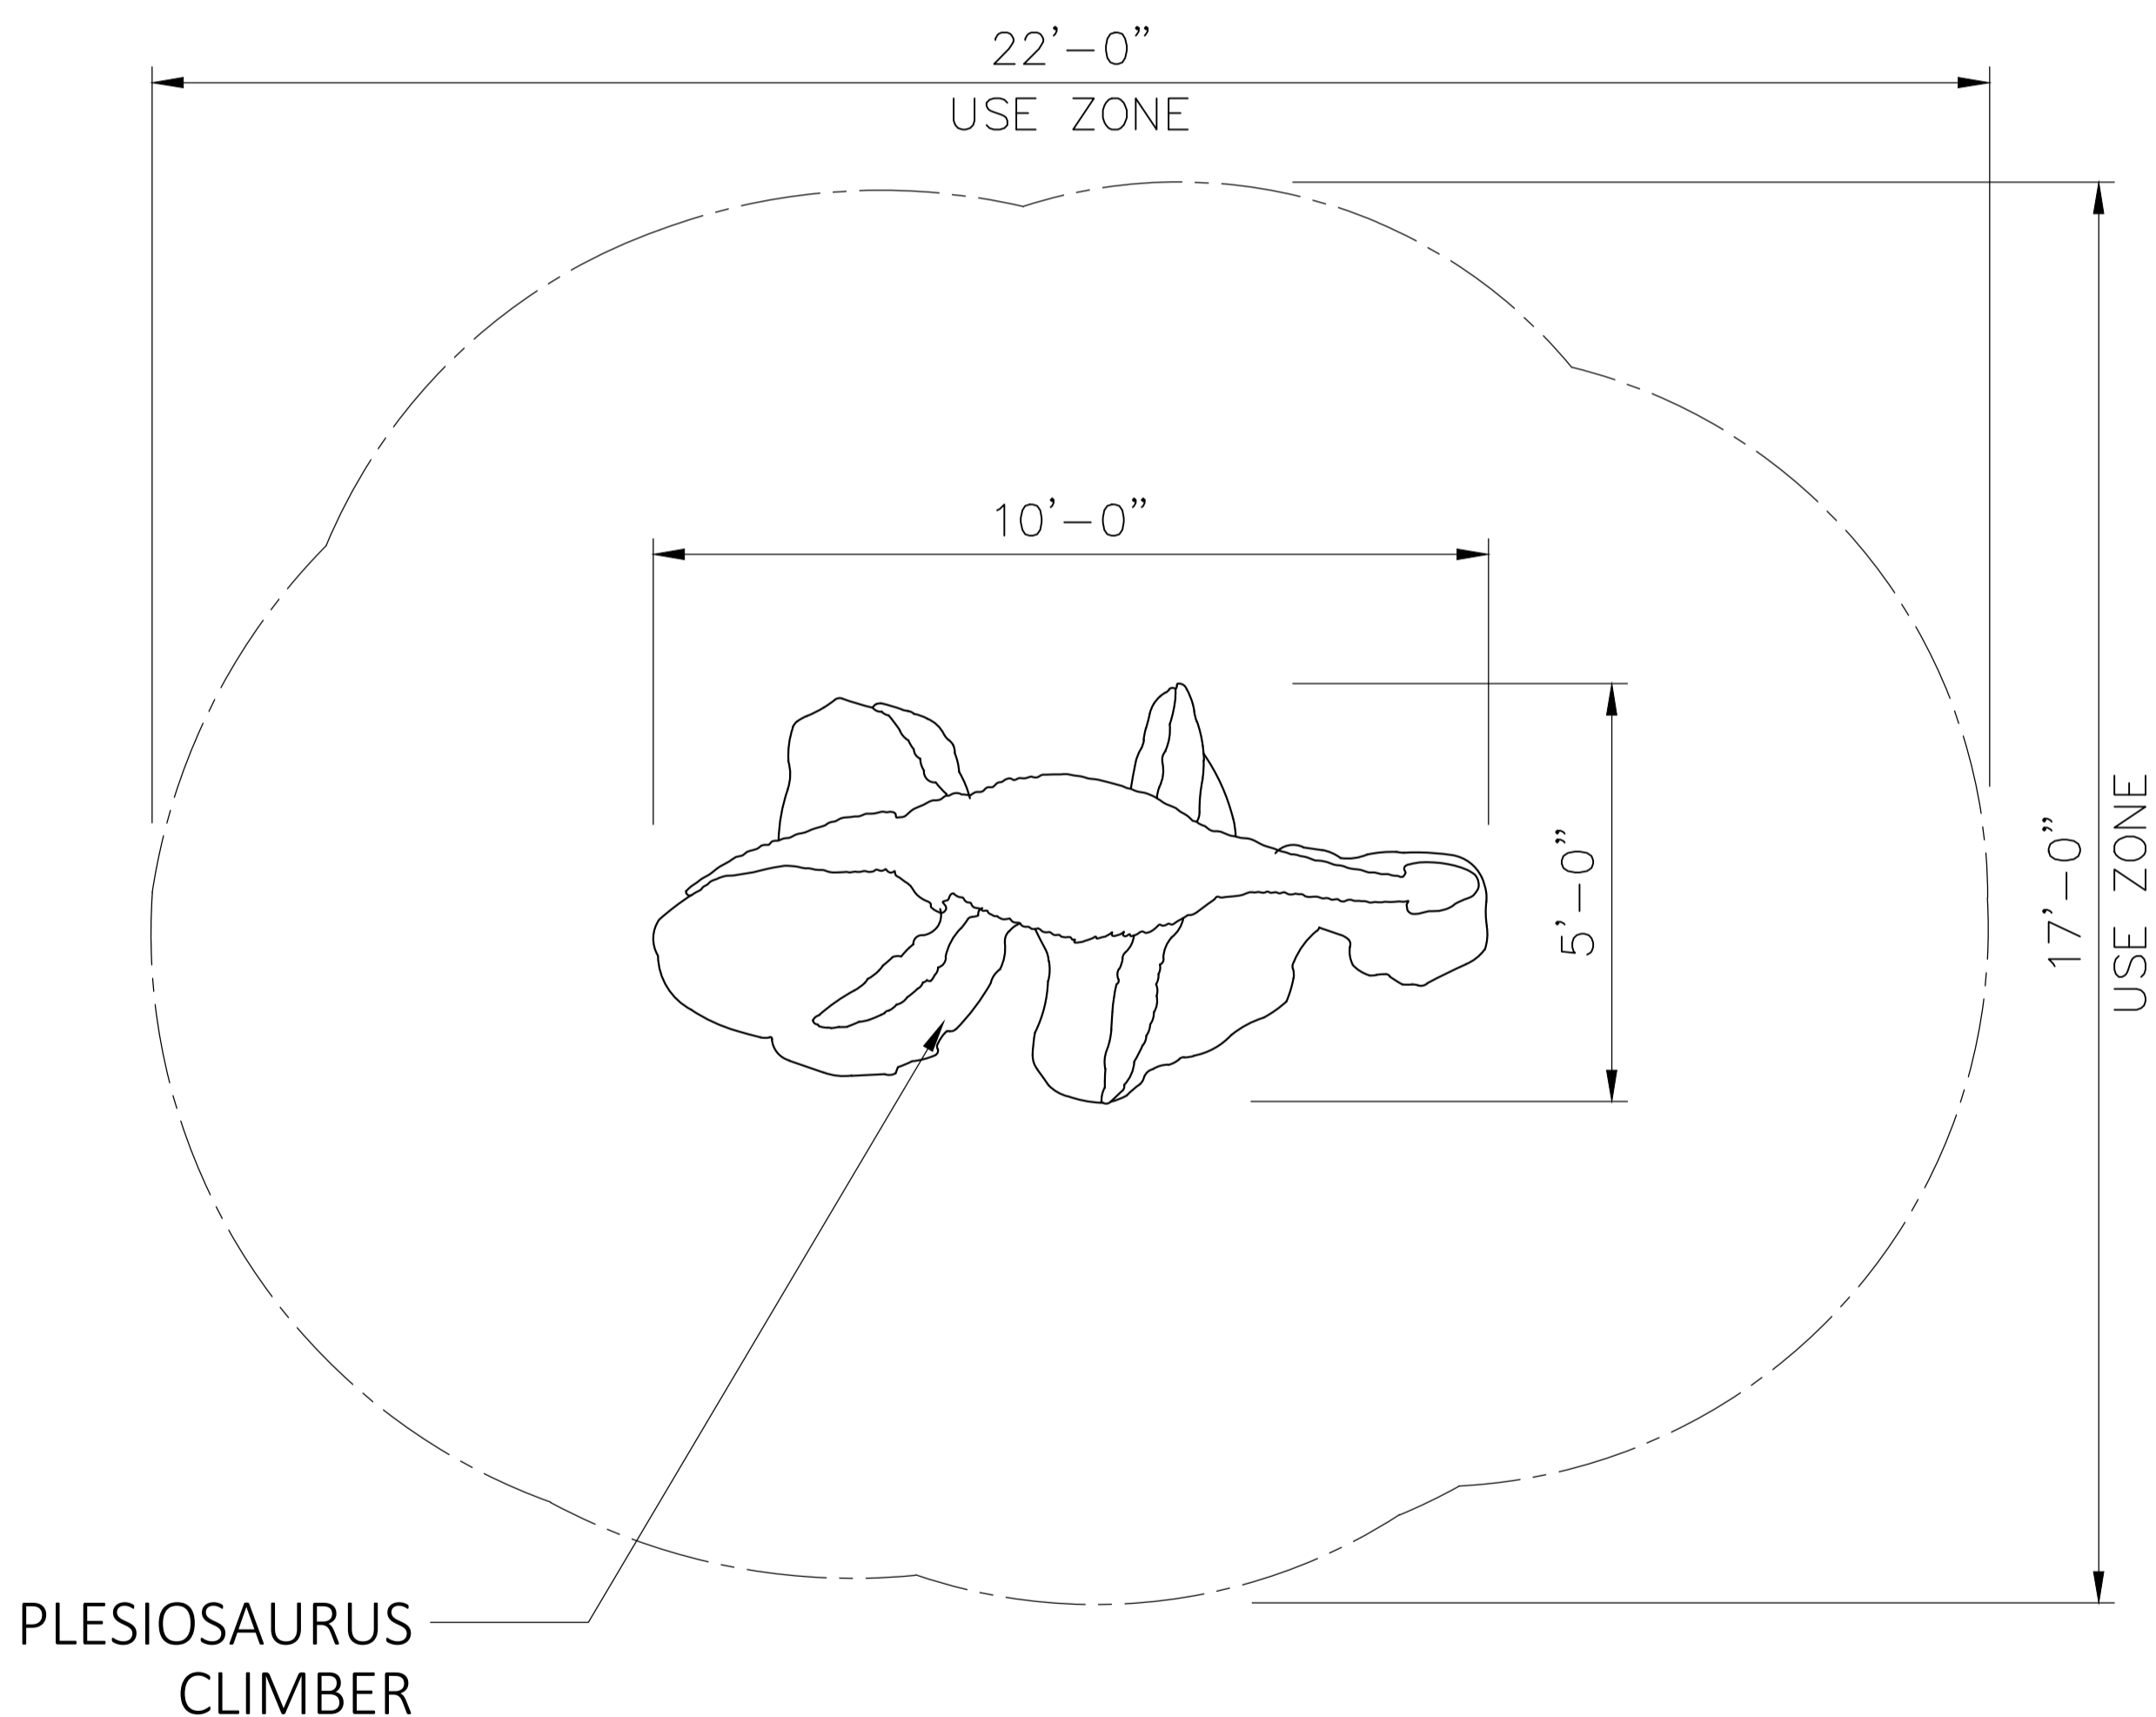

10'L x 5'W

Use Zone:

22'L x 17'W

Mounting Options:

Installation Option 1

Installation Option 2

Contact Us

Ordering from The 4 Kids is easy, initial consultation & quote is free. We can also provide you with design ideas and conceptual drawings. We want your whole experience with The 4 Kids to be smooth & rewarding.

4400 Oneal St. Greenville, TX 75401

903.454.9237

info@the4kids.com

www.the4kids.com

© 2014 The 4 Kids Inc. All rights reserved.

PLESIOSAURUS CLIMBER
10'L x 5'W

TOP VIEW

SCALE: 1/2" = 1'