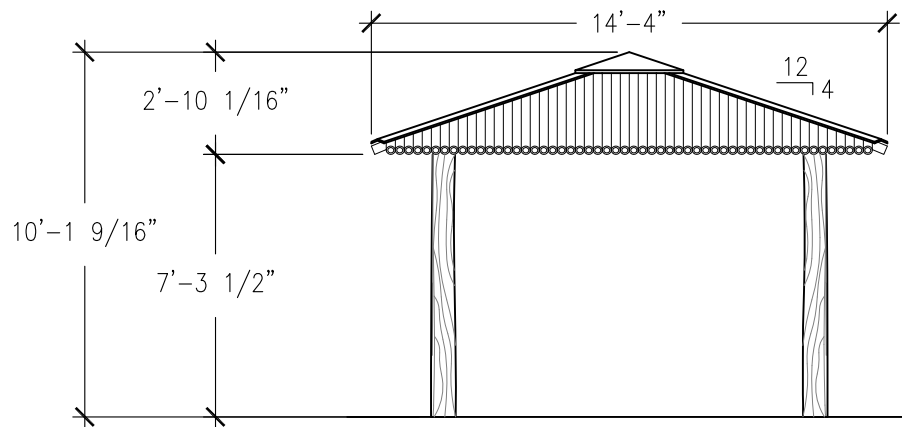

4400 Oneal St. Greenville, TX 75401

903.454.9237

info@the4kids.com

www.the4kids.com

© 2014 The 4 Kids Inc. All rights reserved.

TOP VIEW
SCALE: 3/16" = 1'-0"

FRONT VIEW
SCALE: 3/16" = 1'-0"

RIGHT-SIDE VIEW
SCALE: 3/16" = 1'-0"