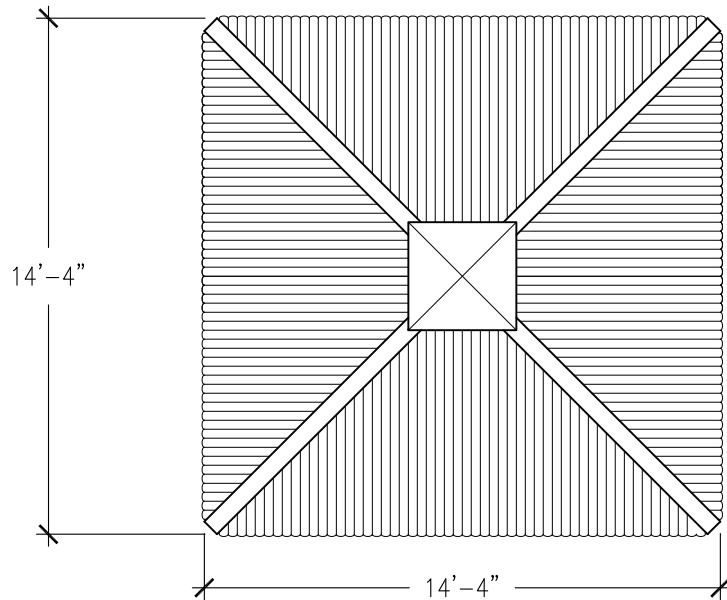

Key Features

- Shelter from sun, weather, a haven for rest
- Completely customizable
- High safety factor, low maintenance
- Accent for nature themed venues

Specifications

Age Range:
N/A

Dimensions:
14'4" x 14'4" x 10'1.5"

4400 Oneal St. Greenville, TX 75401

903.454.9237

info@the4kids.com

www.the4kids.com

© 2014 The 4 Kids Inc. All rights reserved.

TOP VIEW
SCALE: 3/16" = 1'-0"

FRONT VIEW
SCALE: 3/16" = 1'-0"

RIGHT-SIDE VIEW
SCALE: 3/16" = 1'-0"