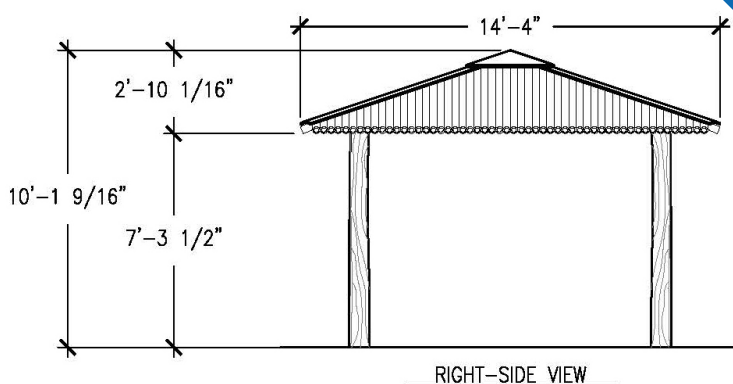

Key Features

- Shelter from sun, weather, a haven for rest
- Completely customizable
- High safety factor, low maintenance
- Accent for nature themed venues

Specifications

Age Range:
N/A

Dimensions:
14'4" x 14'4" x 10'1.5"