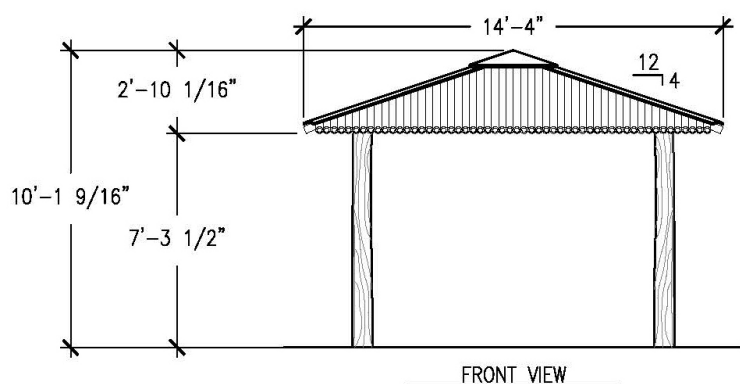

Key Features

- Shelter from sun, weather, a haven for rest
- Completely customizable
- High safety factor, low maintenance
- Accent for nature themed venues

Specifications

Age Range:
N/A

Dimensions:
14'4" x 14'4" x 10'1.5"