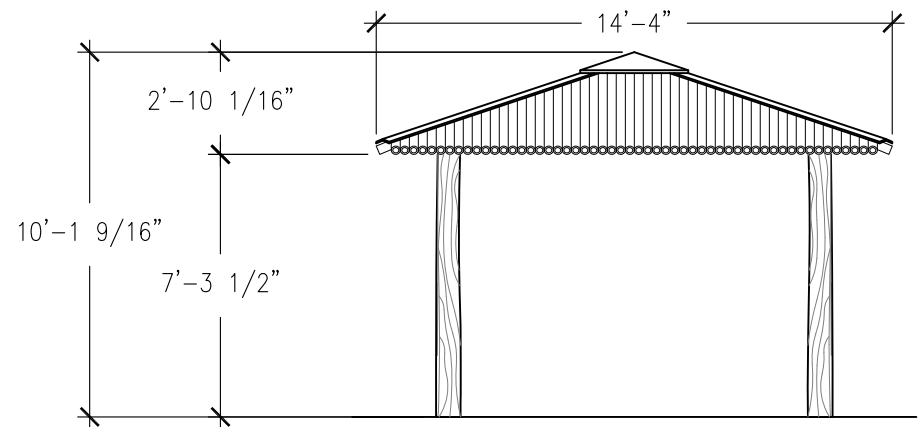

4400 Oneal St. Greenville, TX 75401

903.454.9237

info@the4kids.com

www.the4kids.com

© 2014 The 4 Kids Inc. All rights reserved.

TOP VIEW
SCALE: 3/16" = 1'-0"

FRONT VIEW
SCALE: 3/16" = 1'-0"

RIGHT-SIDE VIEW
SCALE: 3/16" = 1'-0"