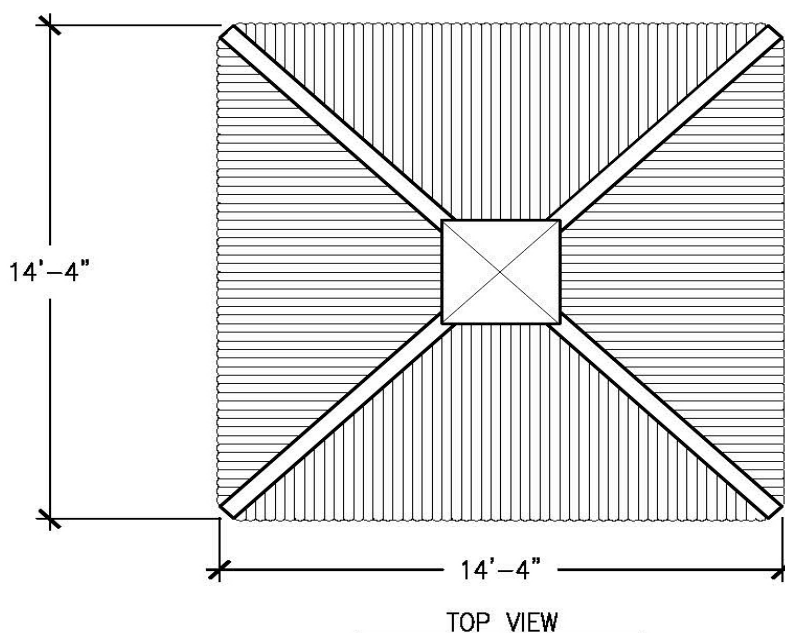

Specifications

Age Range:
N/A

Dimensions:
14'4" x 14'4" x 10'1.5"

Use Zone:
N/A

Mounting Options:
Installation Option 1
Installation Option 2