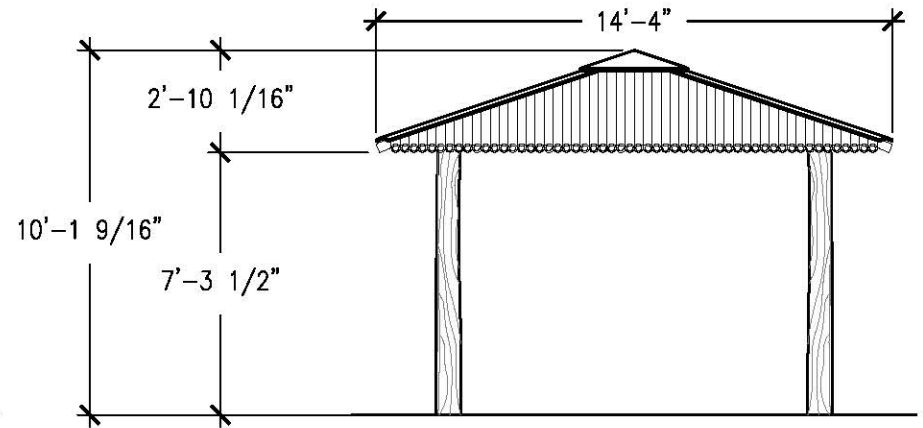

TOP VIEW  
SCALE: 3/16" = 1'-0"

FRONT VIEW  
SCALE: 3/16" = 1'-0"

RIGHT-SIDE VIEW  
SCALE: 3/16" = 1'-0"

ALL RIGHTS RESERVED. THIS DRAWING IS PROPERTY OF THE 4 KIDS INC. AND MAY BE USED ONLY WHEN UTILIZING THE 4 KIDS PRODUCTS. THE 4 KIDS INC. GENERAL TERMS AND CONDITIONS APPLY AND ARE INCORPORATE HERE IN BY REFERENCE. THIS DETAIL MAY NOT APPLY TO ALL CONDITIONS AND CONSTRUCTION SITUATIONS.