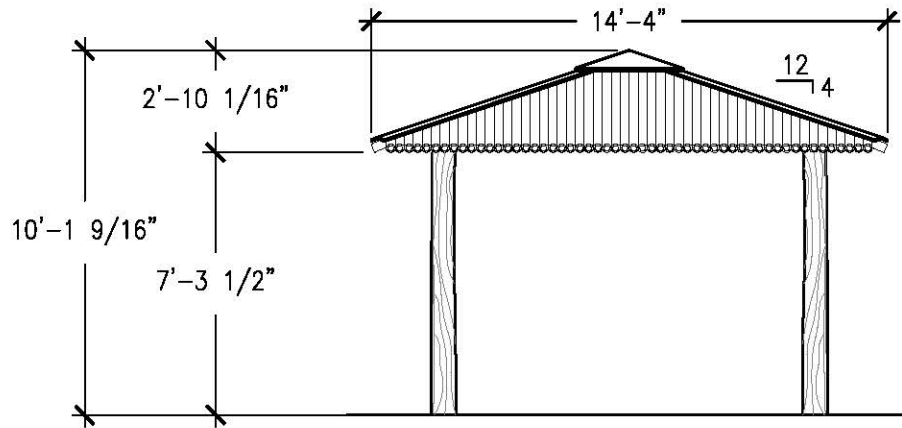

TOP VIEW  
SCALE: 3/16" = 1'-0"

FRONT VIEW  
SCALE: 3/16" = 1'-0"

RIGHT-SIDE VIEW  
SCALE: 3/16" = 1'-0"

ALL RIGHTS RESERVED. THIS DRAWING IS PROPERTY OF THE 4 KIDS INC. AND MAY BE USED ONLY WHEN UTILIZING THE 4 KIDS PRODUCTS. THE 4 KIDS INC. GENERAL TERMS AND CONDITIONS APPLY AND ARE INCORPORATE HERE IN BY REFERENCE. THIS DETAIL MAY NOT APPLY TO ALL CONDITIONS AND CONSTRUCTION SITUATIONS.