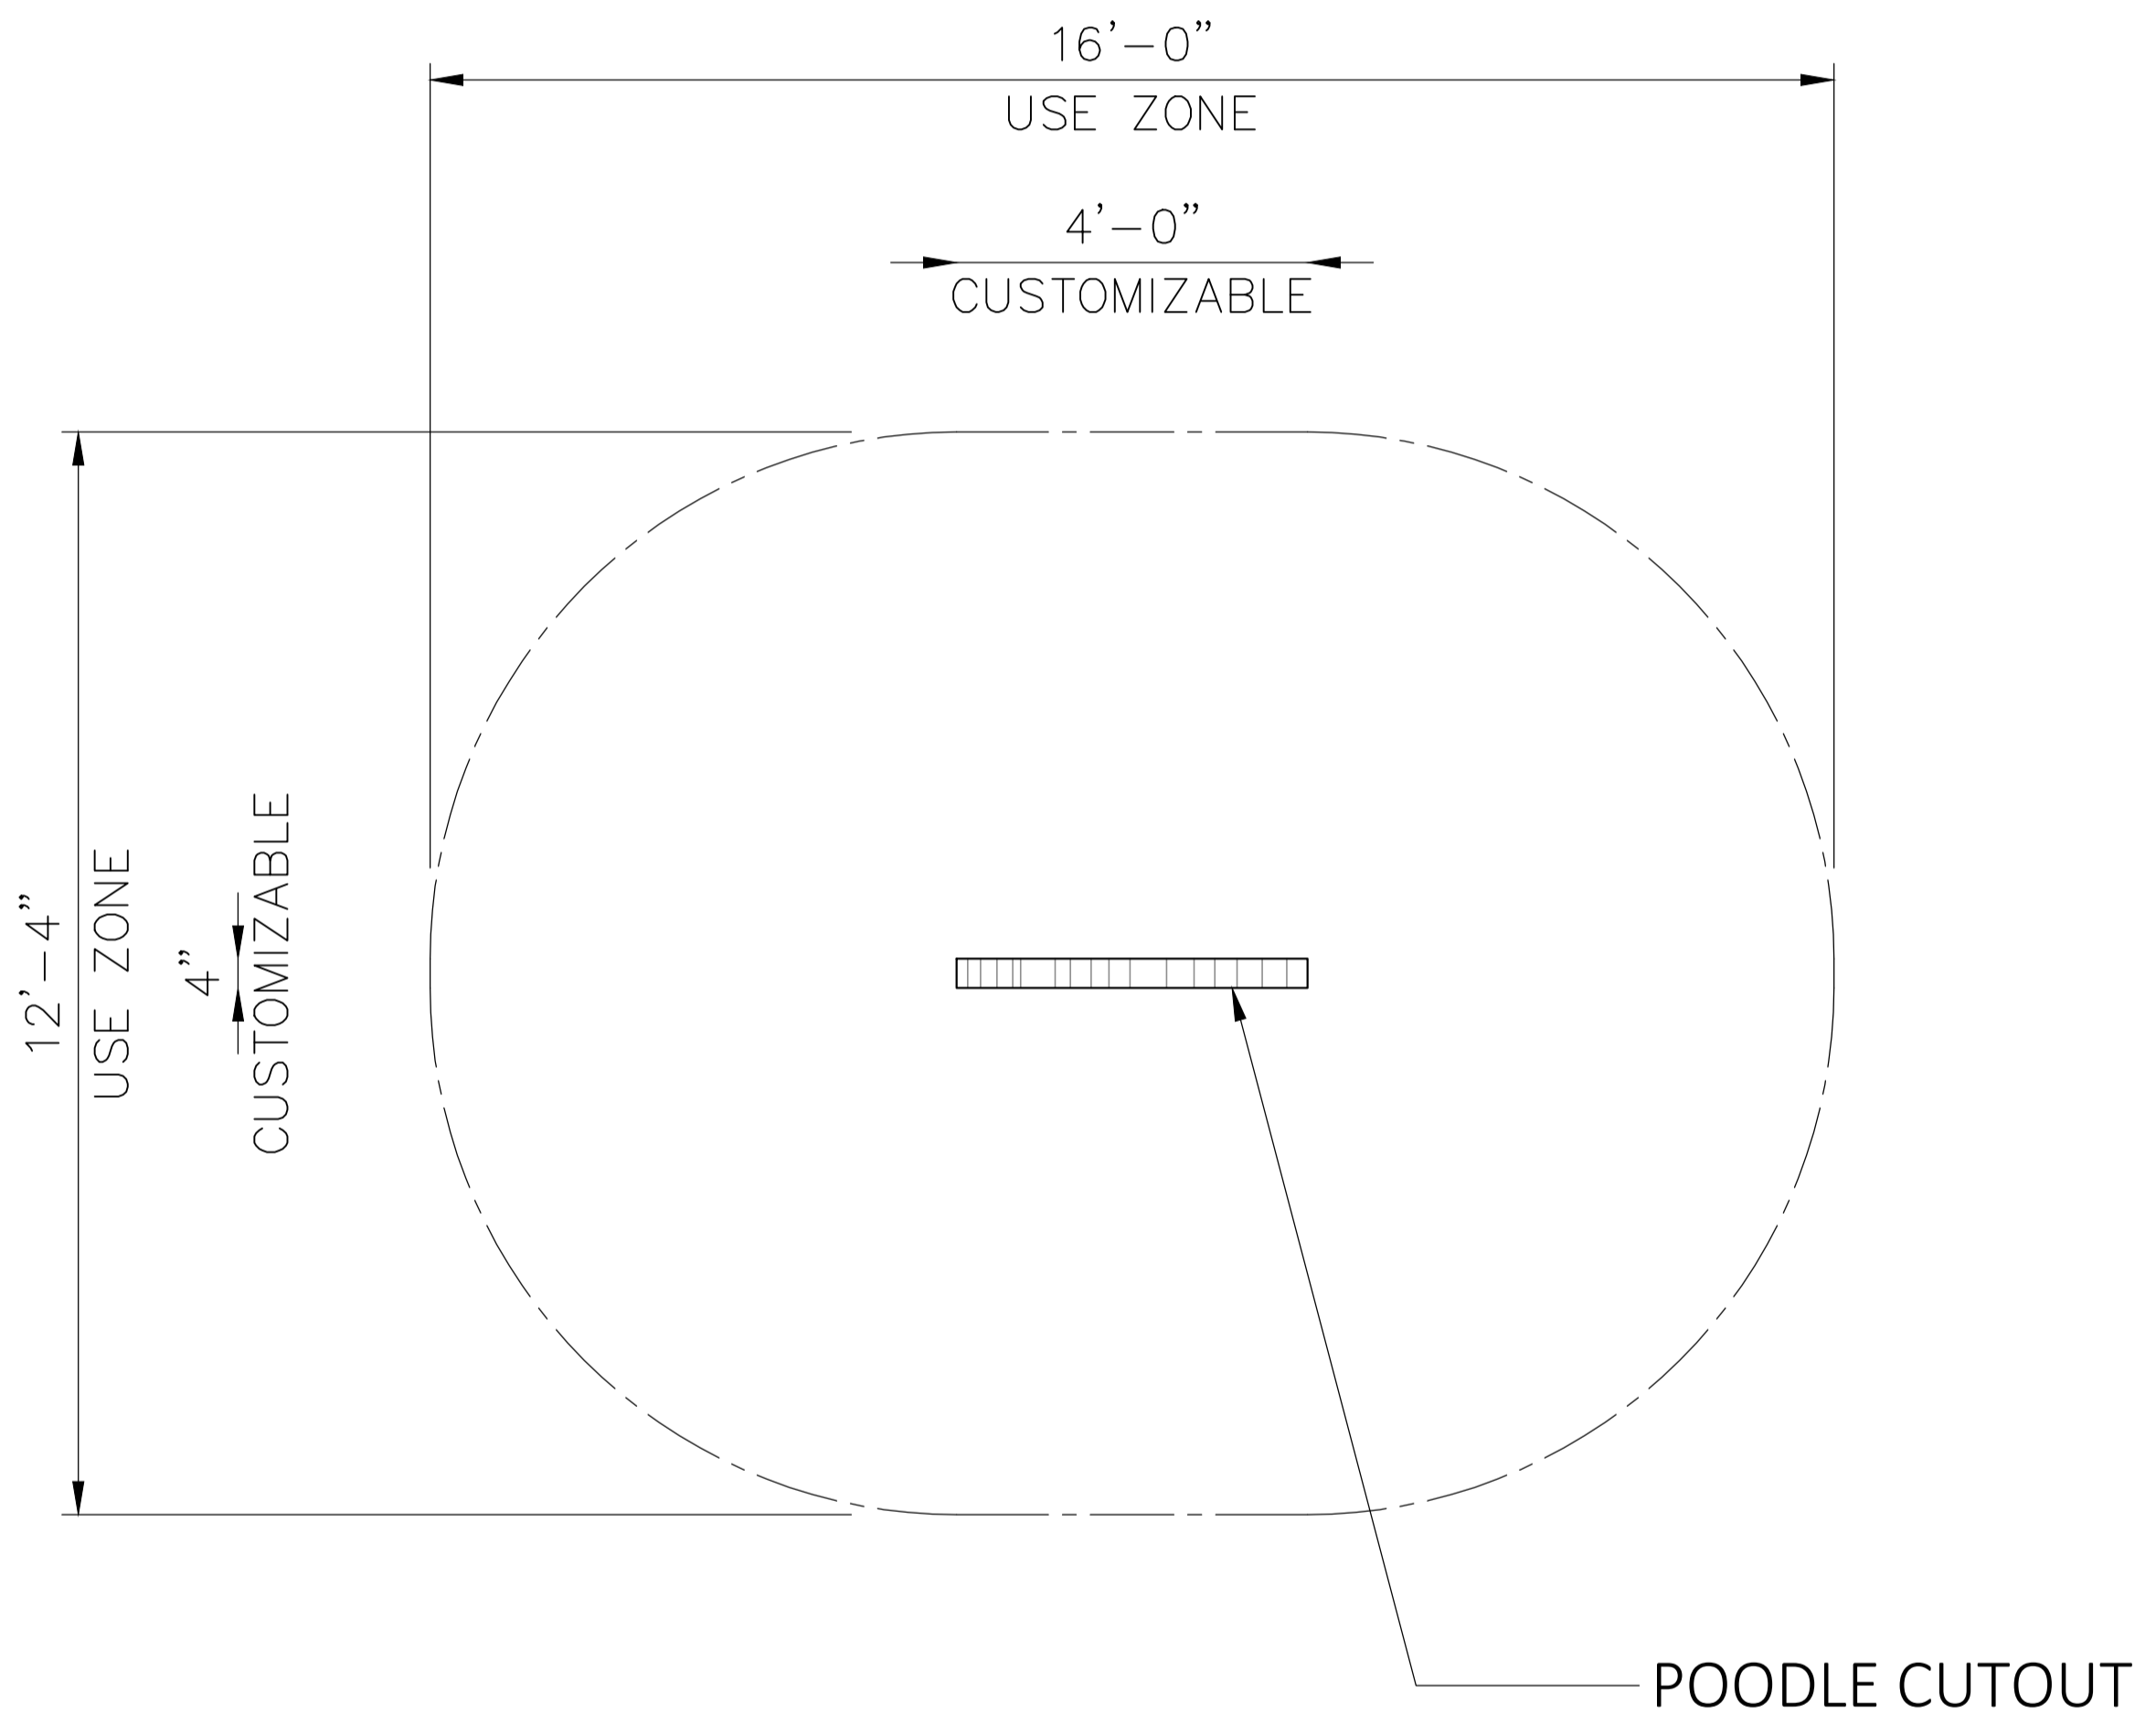

4400 Oneal St. Greenville, TX 75401

903.454.9237

info@the4kids.com

www.the4kids.com

© 2014 The 4 Kids Inc. All rights reserved.

**POODLE CUTOUT  
FULLY CUSTOMIZABLE**

**TOP VIEW**

SCALE: 1/2" = 1'-0"