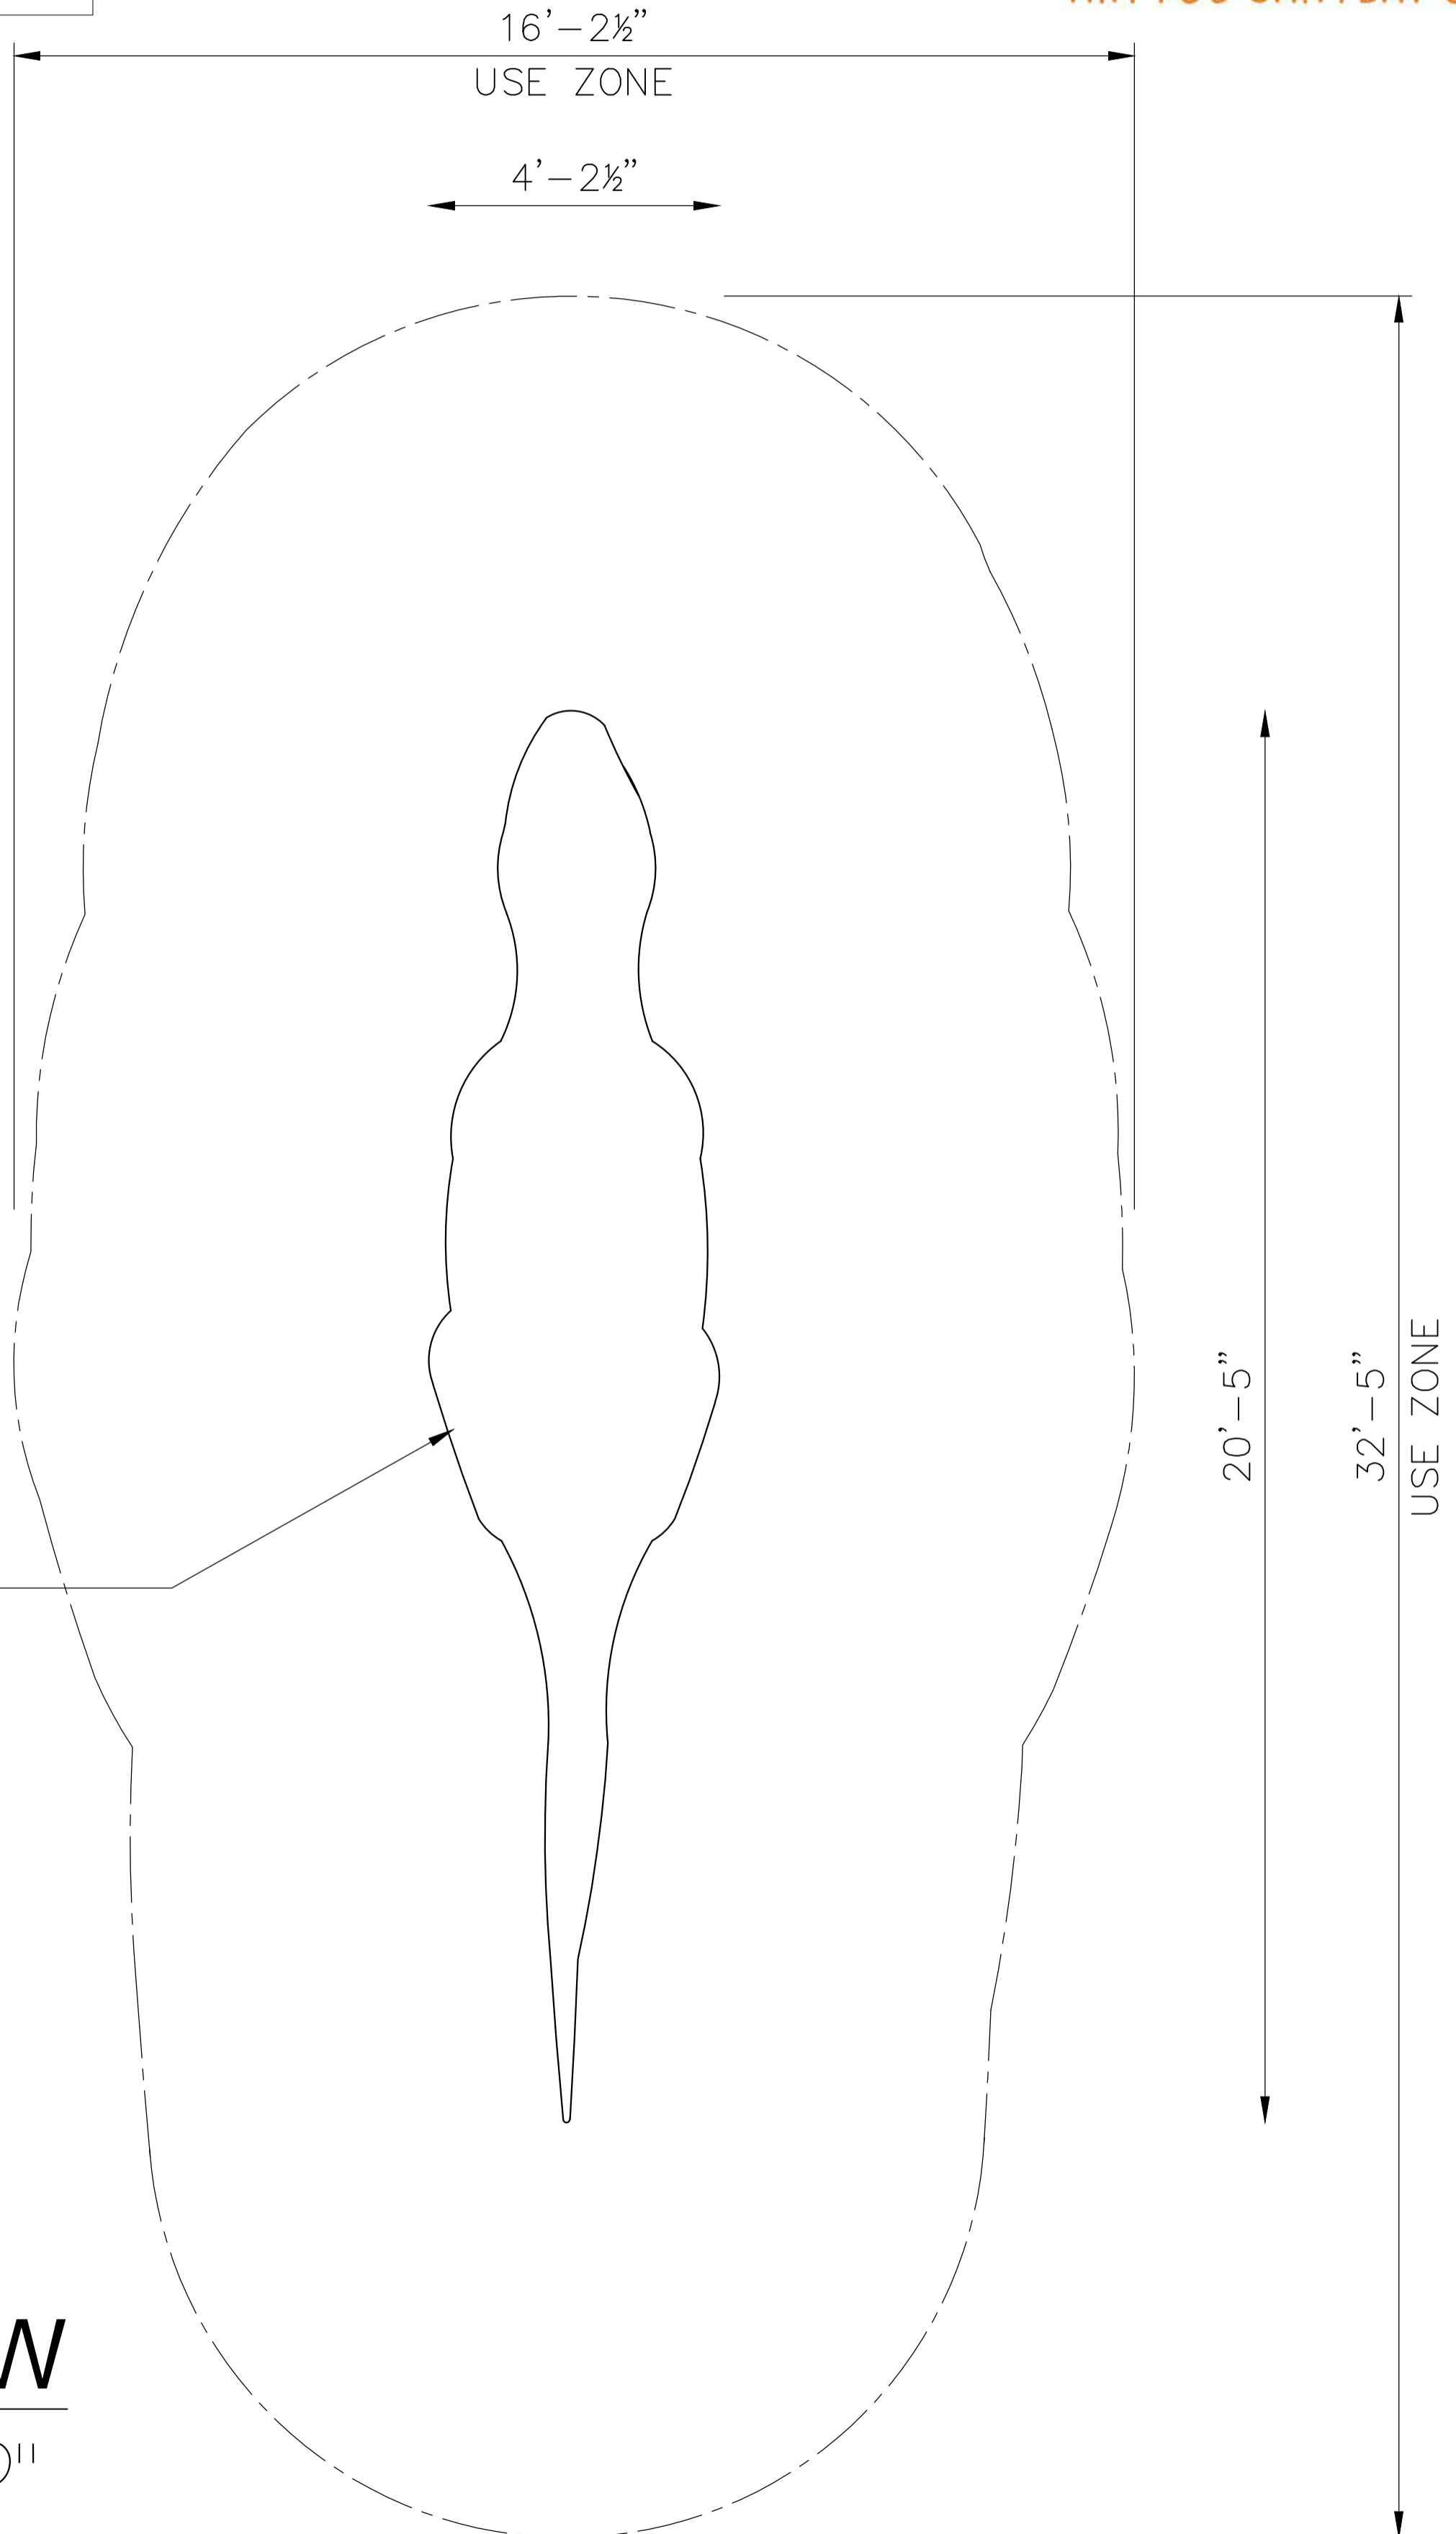

## Specifications

**Age Range:**  
N/A

**Dimensions:**  
245" X 50.54" X 78.25"

**Play Area:**  
N/A

**Mounting Options:**  
See Typical  
Installation Details

4400 Oneal St. Greenville, TX 75401

903.454.9237

info@the4kids.com

www.the4kids.com

© 2014 The 4 Kids Inc. All rights reserved.

POSTOSUCHUS  
SCULPTURE  
245" X 50.5" X 78.25"

POSTOSUCHUS  
SCULPTURE

## TOP VIEW

SCALE: 1/2" = 1'-0"