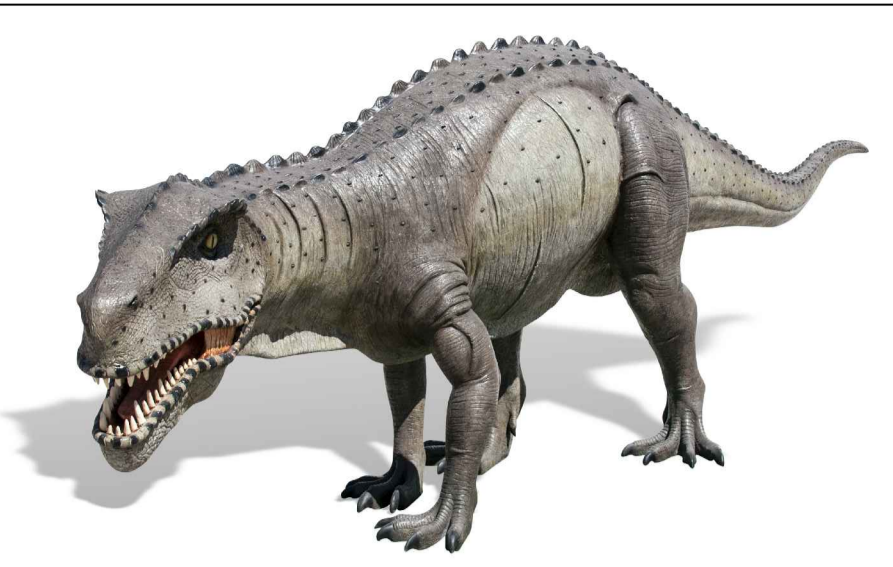

POSTOSUCHUS
SCULPTURE
245" X 50.5" X 78.25"