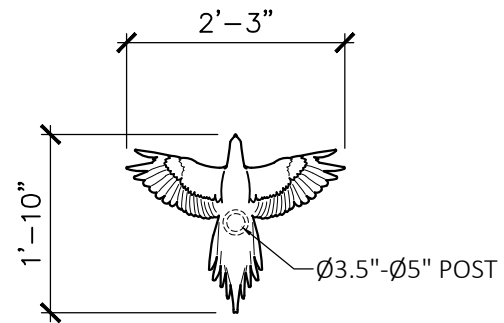

Specifications

Age Range:
N/A

Dimensions:
27.25"L x 7.25"W x
Post Height

Use Zone:
N/A

Mounting Options:
See Typical
Installation Details

Contact Us

Ordering from The 4 Kids is easy, initial consultation & quote is free. We can also provide you with design ideas and conceptual drawings. We want your whole experience with The 4 Kids to be smooth & rewarding.

4400 Oneal St. Greenville, TX 75401

903.454.9237

info@the4kids.com

www.the4kids.com

© 2014 The 4 Kids Inc. All rights reserved.

RED PARROT POST TOPPER

27.25" X 7.25" X POST HEIGHT

PRODUCT VIEW

SCALE: NTS

TOP VIEW

SCALE: 1/2" = 1'

ALL RIGHTS RESERVED. THIS DRAWING IS PROPERTY OF THE 4 KIDS INC. AND MAY BE USED ONLY WHEN UTILIZING THE 4 KIDS INC. GENERAL TERMS AND CONDITIONS APPLY AND ARE INCORPORATED HERE IN BY REFERENCE. THIS DETAIL MAY NOT APPLY TO ALL CONDITIONS AND CONSTRUCTION SITUATIONS.