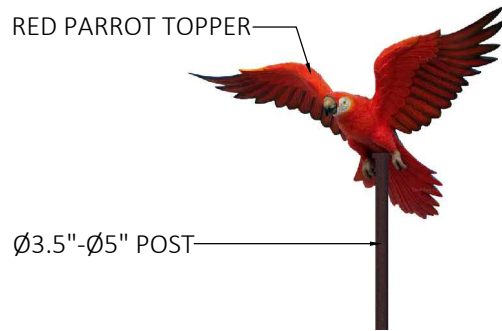

4400 Oneal St. Greenville, TX 75401

903.454.9237

info@the4kids.com

www.the4kids.com

© 2014 The 4 Kids Inc. All rights reserved.

RED PARROT POST TOPPER

27.25" X 7.25" X POST HEIGHT

PRODUCT VIEW

SCALE: NTS

TOP VIEW

SCALE: 1/2" = 1'

ALL RIGHTS RESERVED. THIS DRAWING IS PROPERTY OF THE 4 KIDS INC. AND MAY BE USED ONLY WHEN UTILIZING THE 4 KIDS INC. GENERAL TERMS AND CONDITIONS APPLY AND ARE INCORPORATED HERE IN BY REFERENCE. THIS DETAIL MAY NOT APPLY TO ALL CONDITIONS AND CONSTRUCTION SITUATIONS.