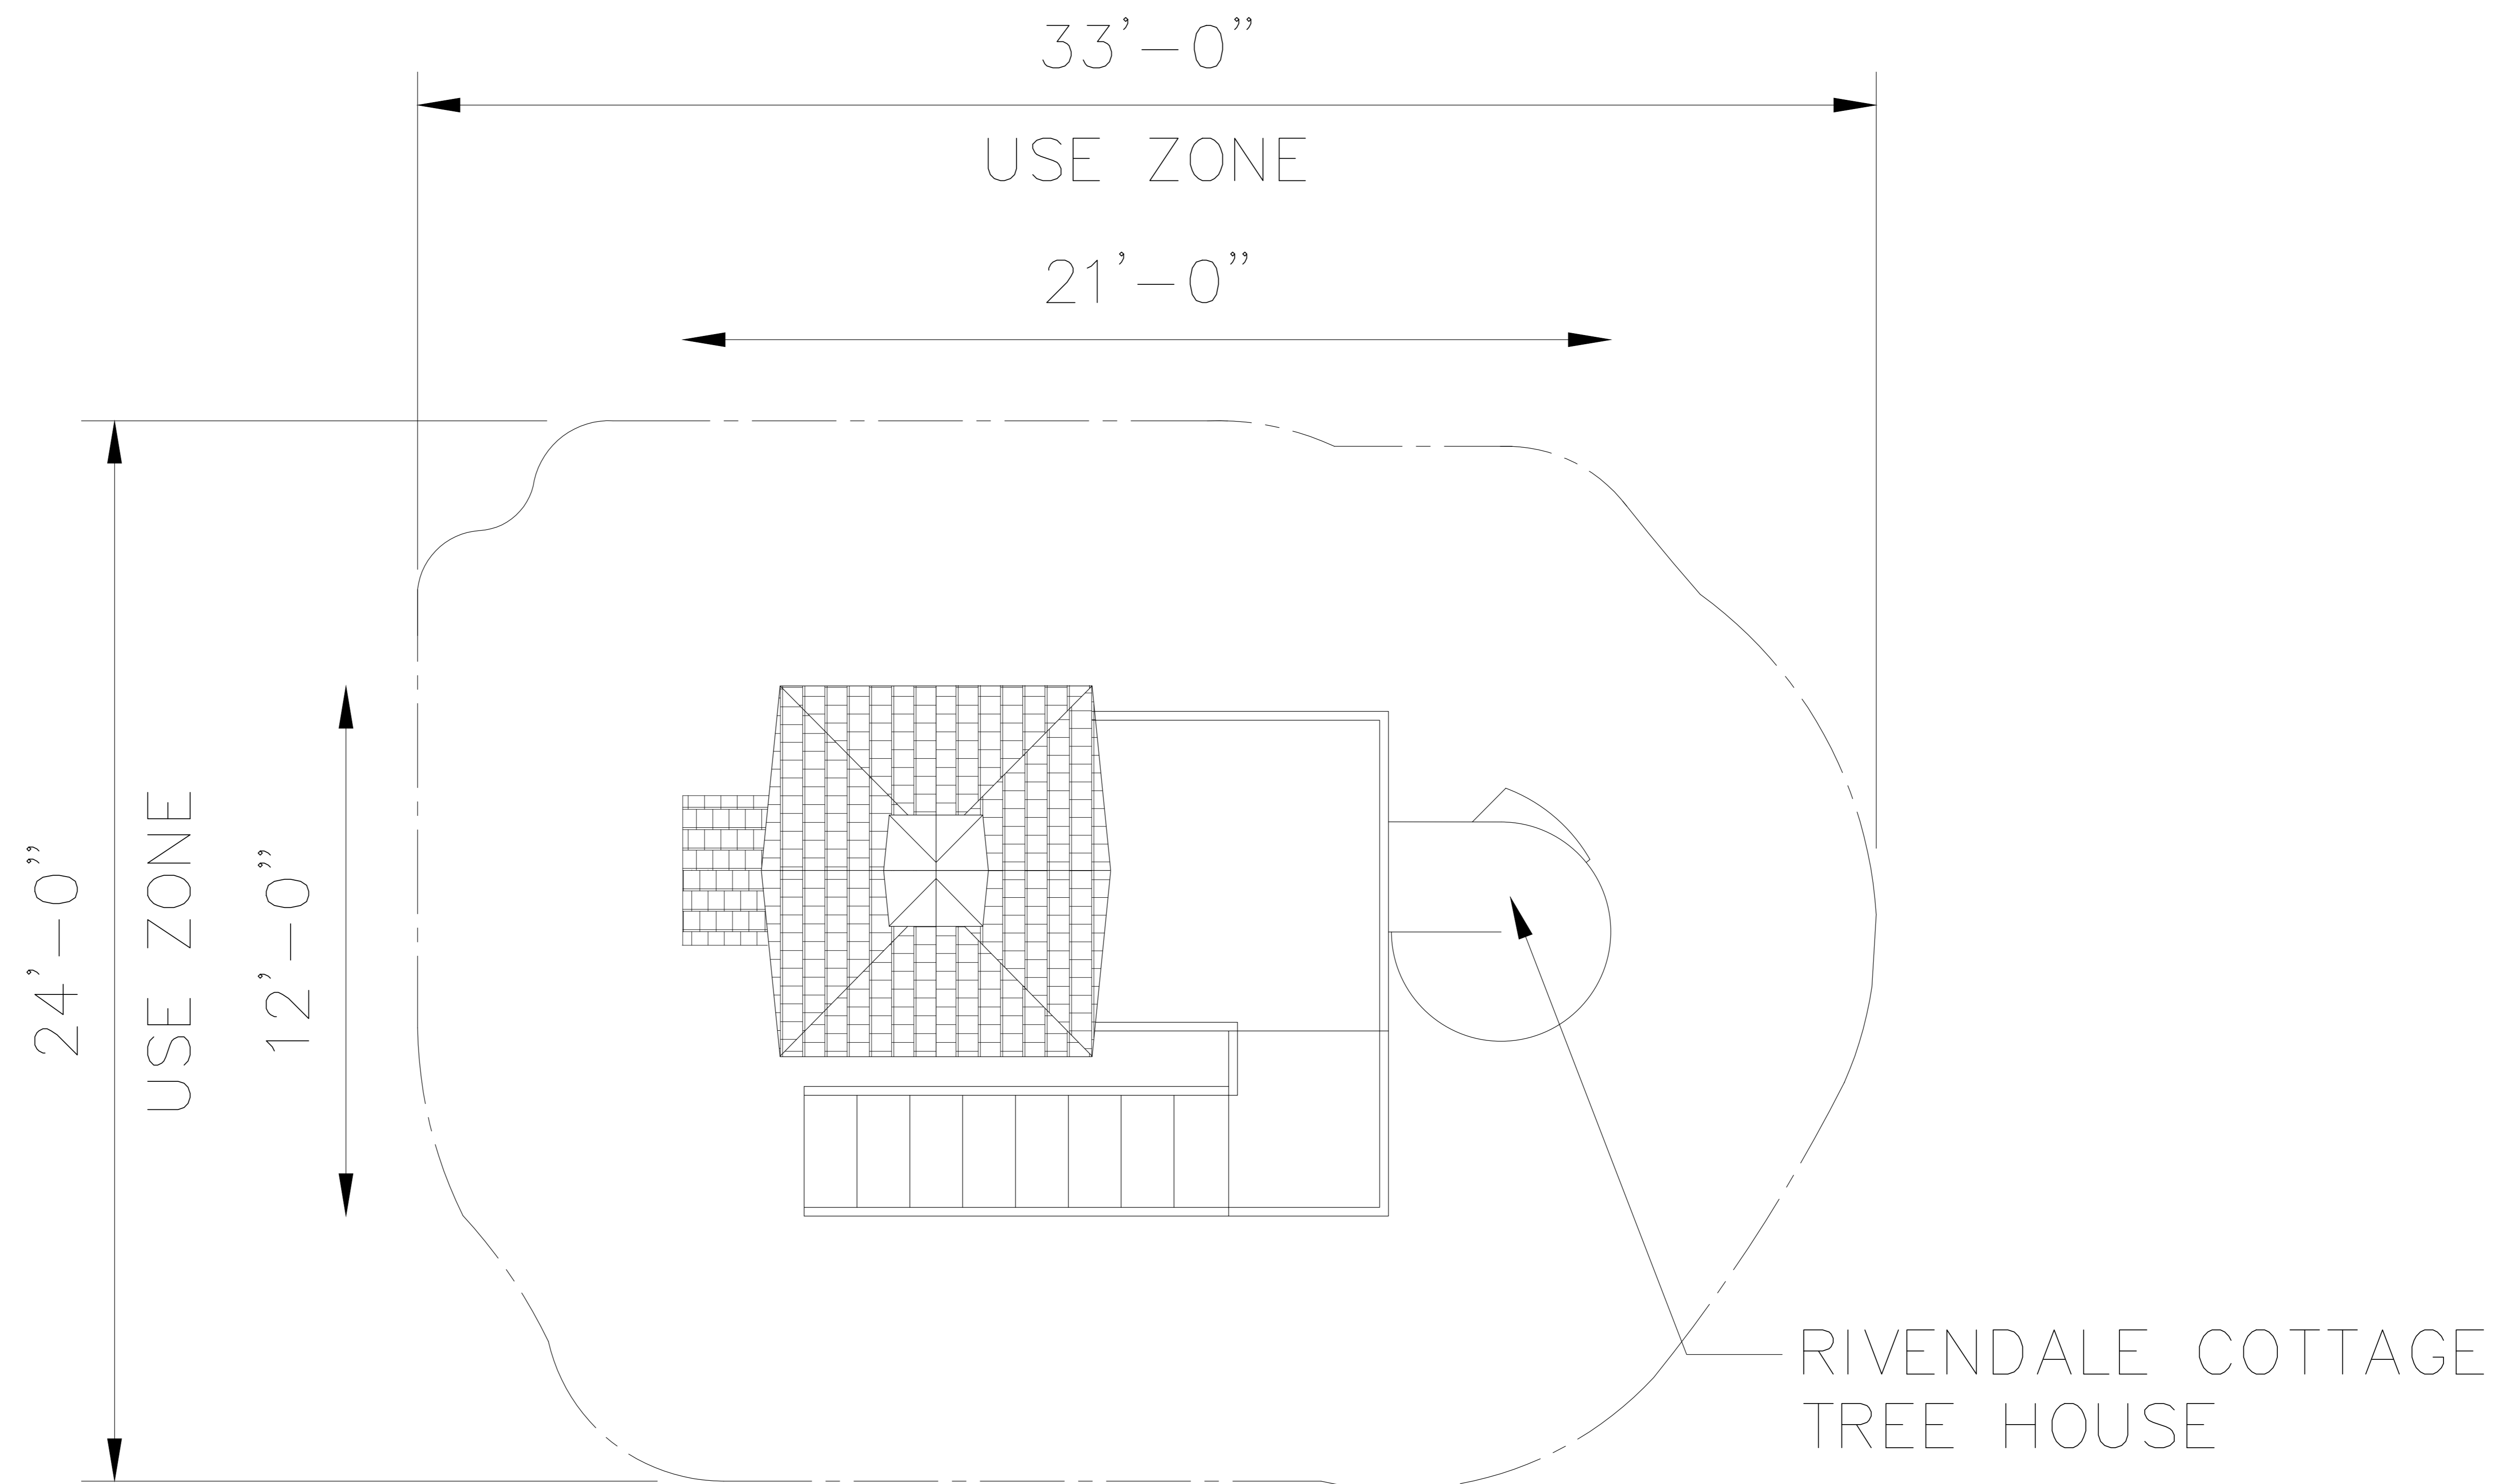

Specifications

Age Range:

N/A

Dimensions:

21'2"L x 12'W x 12'H

Play Area:

N/A

Mounting Options:

RIVENDALE COTTAGE TREE HOUSE
21'2"L x 12'W x 12'H

TOP VIEW

SCALE: 1/2" = 1'