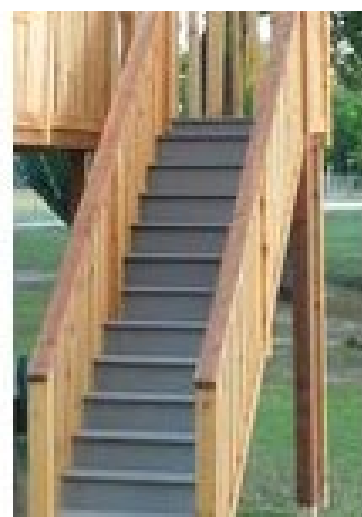

Tree House Stairs