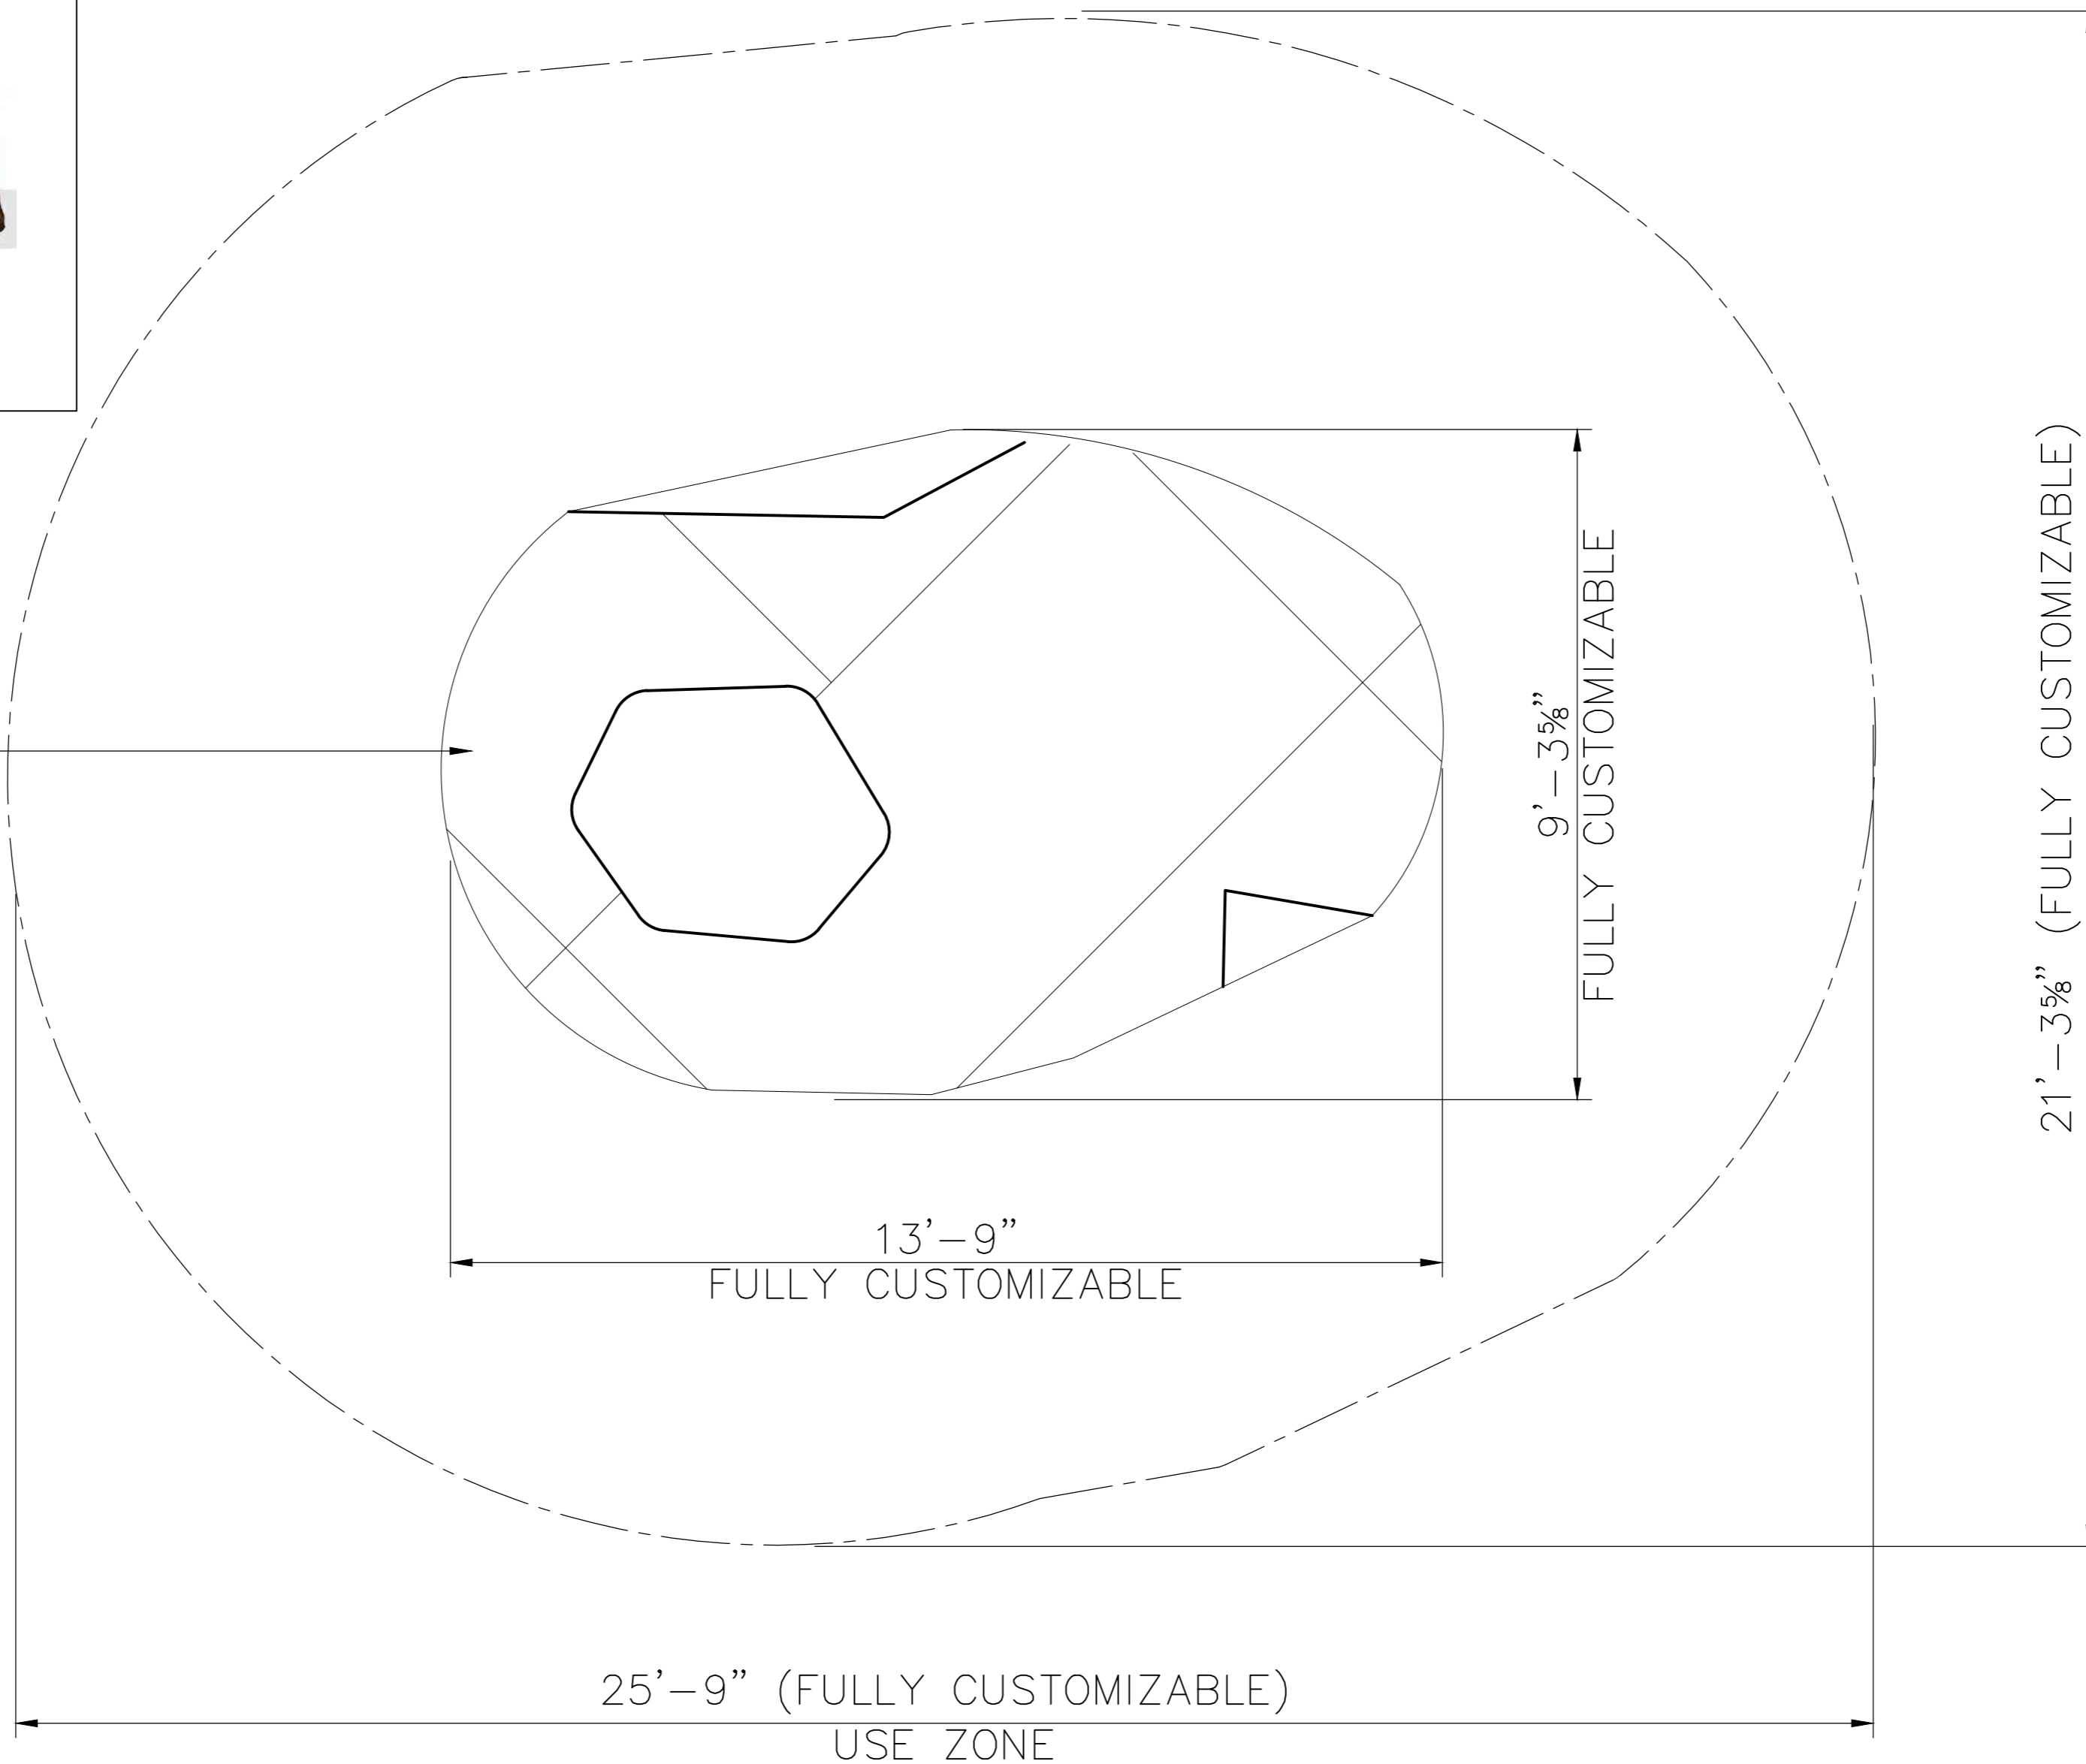

ALTAI ROCK CLIMBER  
FULLY CUSTOMIZABLE

ALTAI ROCK  
CLIMBER

**TOP VIEW**

SCALE: 1/2" = 1'