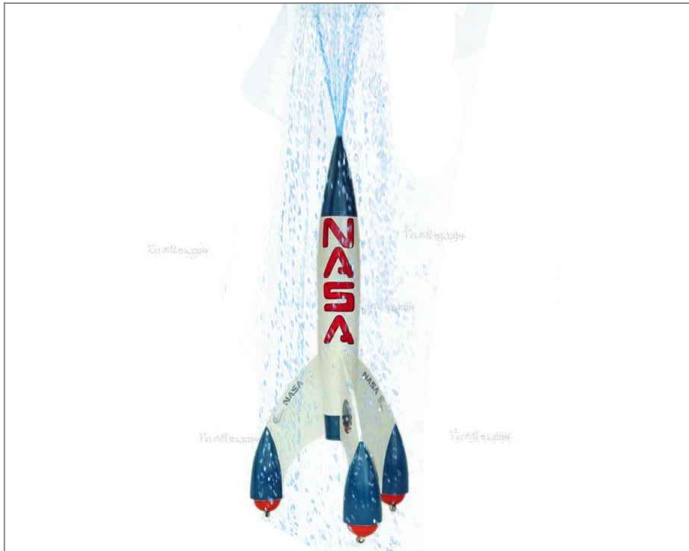

Rocket Sculpture

It's time to blast off into a stratosphere of fun on the playground aboard The 4 Kids Rocket playground sculpture, designed to carry kids to new worlds of make believe adventure in every play area or theme park. Part of the large and varied collection of transportation themed park and playground equipment from the studio of The 4 Kids in Greenville, Texas, the Rocket will propel your kids to the highest levels of playground delight. Rounding out the décor of an Aerospace themed play setting or exhibit hall or providing kids with a chance to climb, crawl, slide or pretend, the Rocket is amazing. Meticulously detailed and realistically rendered, the Rocket play structure almost convinces visitors it's the real thing at 8 foot 4 inch tall. Perfect for space theme parks, water splash parks, community or commercial playgrounds, wherever young people gather for superior interactive play opportunities. A favorite of kids of all ages, the Rocket is also favored by park staffers, who value its high quality, durable construction material which is tough, weather-resistant and virtually maintenance free.

4400 Oneal St. Greenville, TX 75401

903.454.9237

info@the4kids.com

www.the4kids.com

© 2014 The 4 Kids Inc. All rights reserved.

ROCKET WATER BLASTER

1' 11" X 1' 11" X 8' 4"

PRODUCT VIEW

SCALE: NTS

TOP VIEW

SCALE: 3/4" = 1'

NAME: ROCKET WATER BLASTER		ITEM CODE: TRA105	REFERENCES: WATER SPRAY SCULPTURE	
 CUSTOM THEMED PLAYGROUNDS 4400 ONEAL STREET, GREENVILLE, TX 75402 PHONE 903.454.9237 FAX 903.454.3642	TYPE DWG: FABRICATION		DRAWN BY: AS	DATE:
	SCALE: AS SHOWN		DWG. SHEET:	