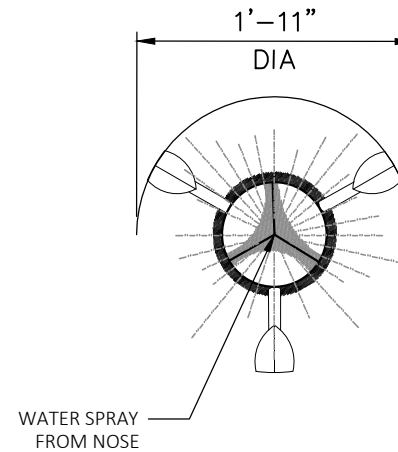

Specifications

Age Range:

N/A

Dimensions:

1'11" L x 1'1" W x 8'4" H

Play Area:

N/A

Mounting Options:

4400 Oneal St. Greenville, TX 75401

903.454.9237

info@the4kids.com

www.the4kids.com

© 2014 The 4 Kids Inc. All rights reserved.

ROCKET WATER BLASTER

1' 11" X 1' 11" X 8' 4"

PRODUCT VIEW

SCALE: NTS

TOP VIEW

SCALE: 3/4" = 1'

NAME: ROCKET WATER BLASTER		ITEM CODE: TRA105	REFERENCES: WATER SPRAY SCULPTURE	
 CUSTOM THEMED PLAYGROUNDS 4400 ONEAL STREET, GREENVILLE, TX 75402 PHONE 903.454.9237 FAX 903.454.3642	TYPE DWG: FABRICATION		DRAWN BY: AS	DATE:
	SCALE: AS SHOWN		DWG. SHEET:	