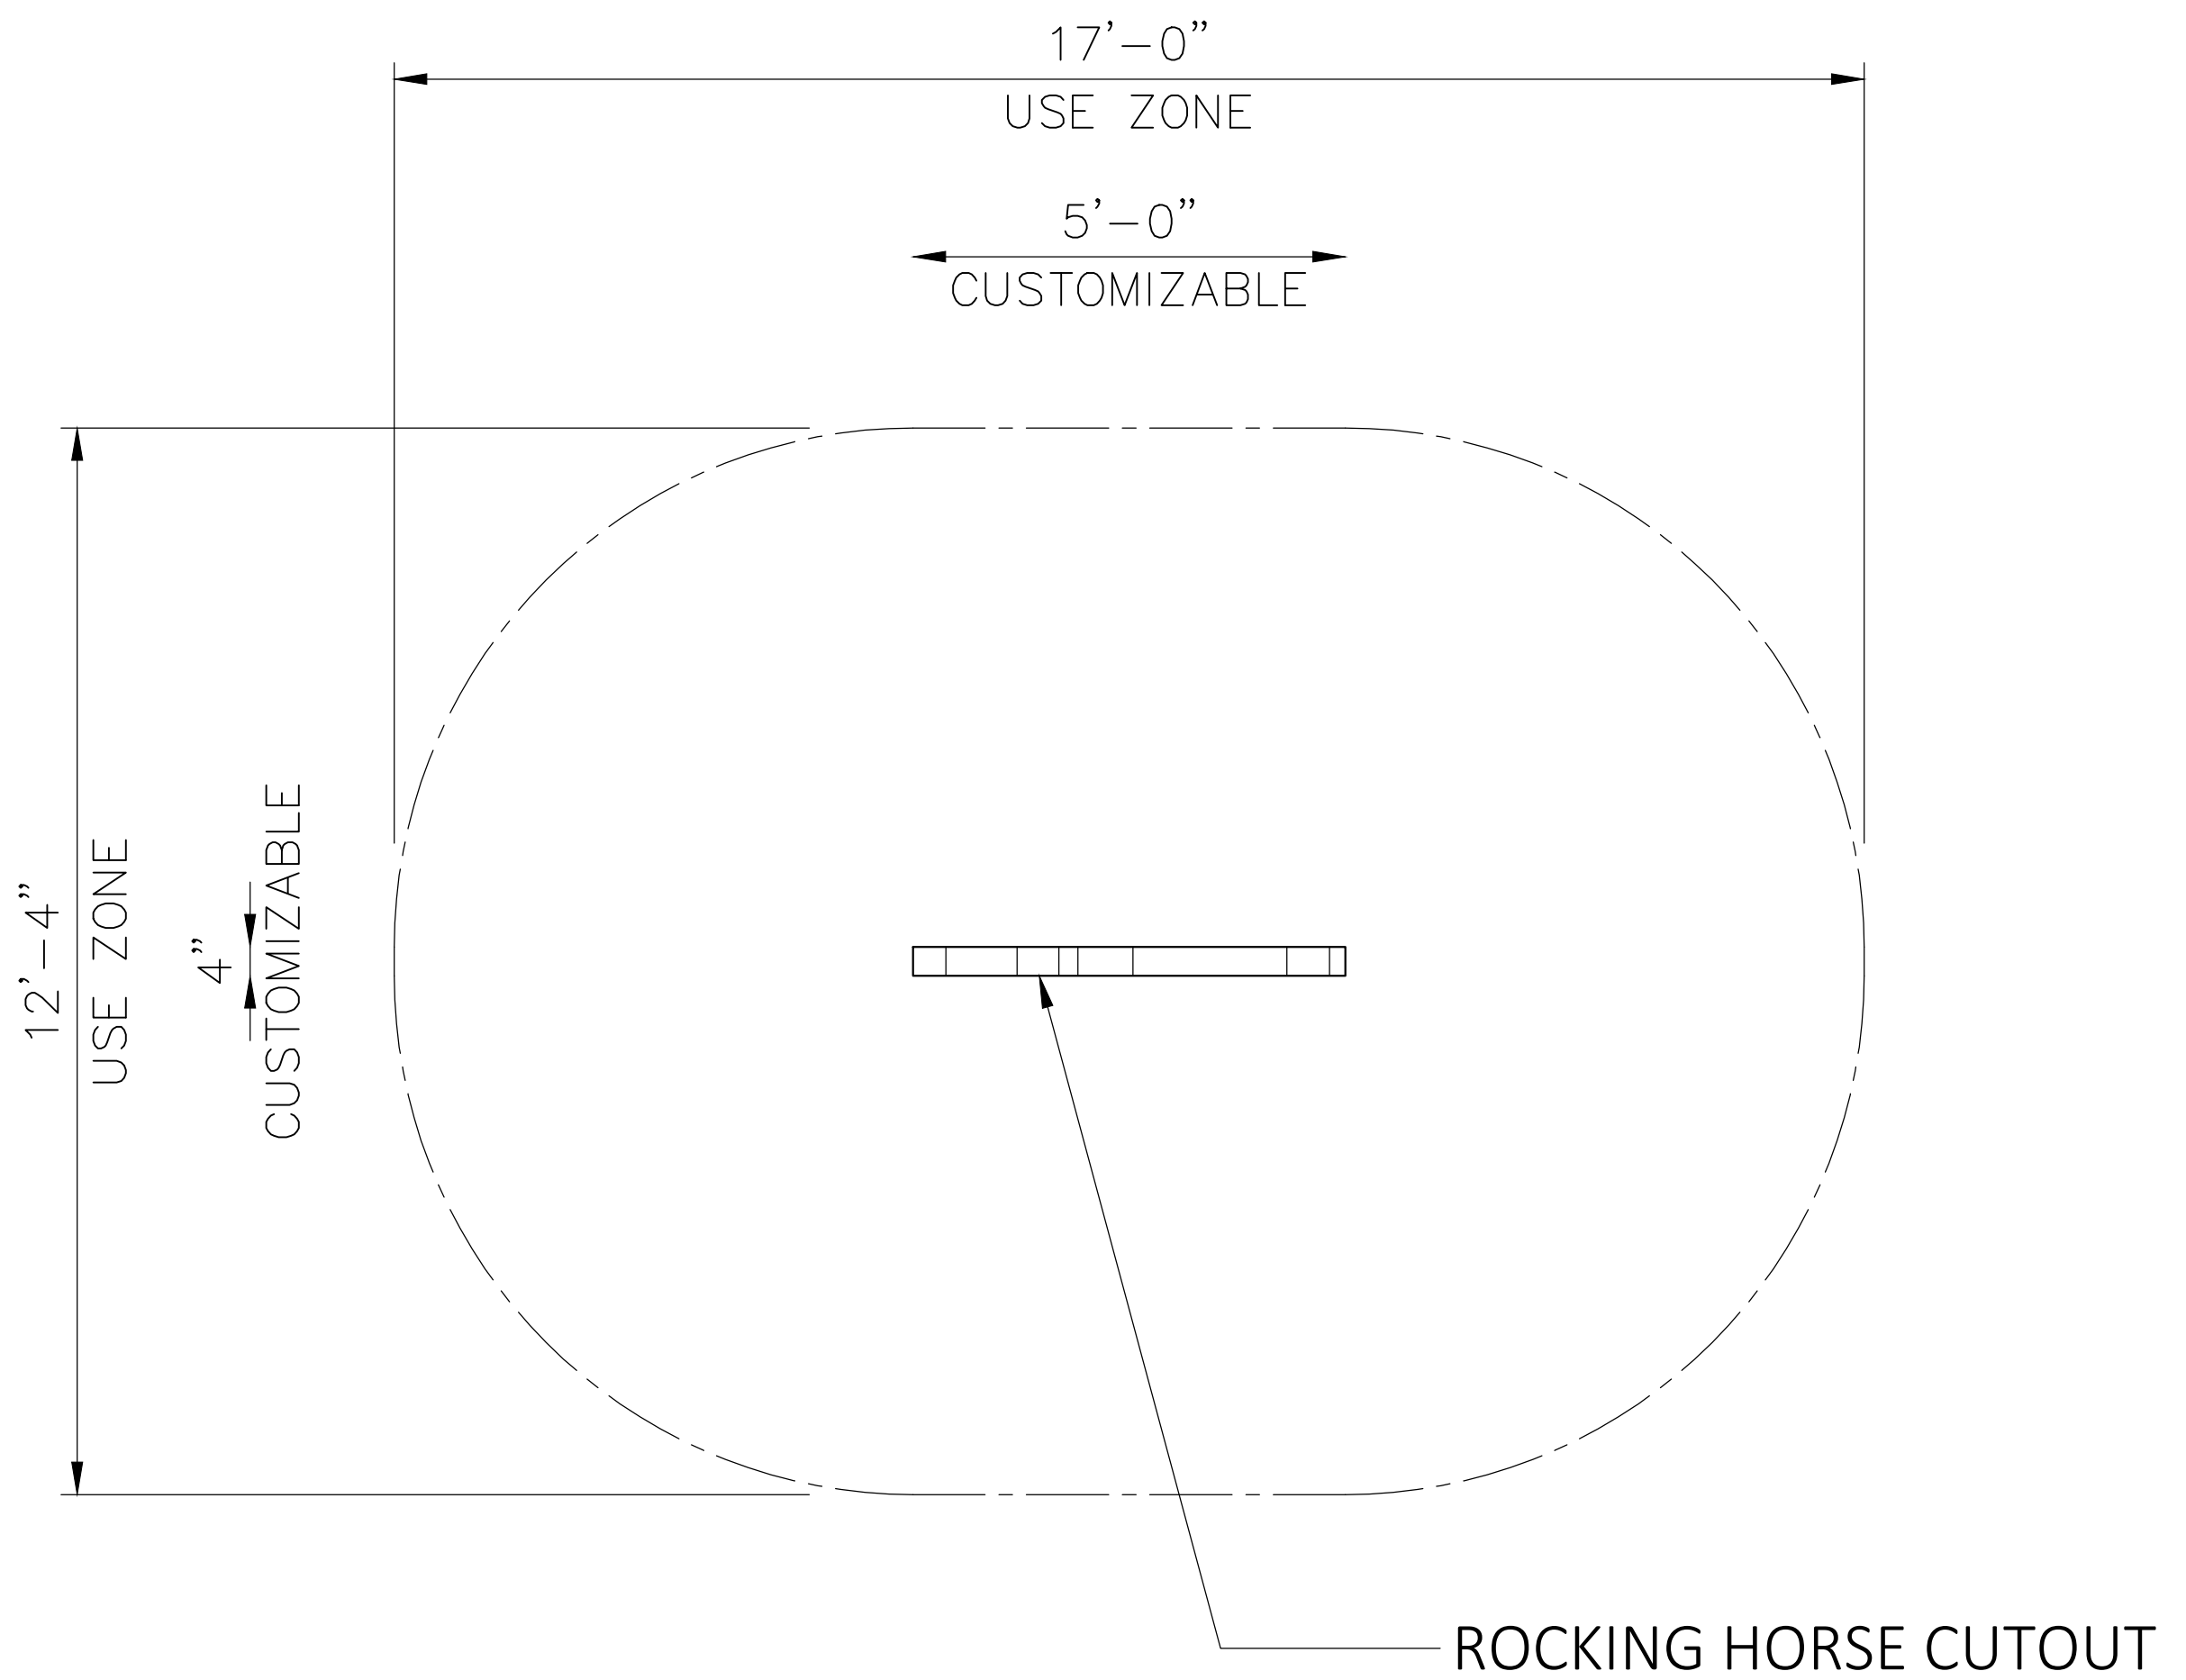

Specifications

Age Range:

2 - 5 years
5 - 12 years

Dimensions:

Fully Customizable

Use Zone:

N/A

Mounting Options:

4400 Oneal St. Greenville, TX 75401

903.454.9237

info@the4kids.com

www.the4kids.com

© 2014 The 4 Kids Inc. All rights reserved.

**ROCKING HORSE CUTOUT
FULLY CUSTOMIZABLE**

TOP VIEW

SCALE: 1/2" = 1'-0"