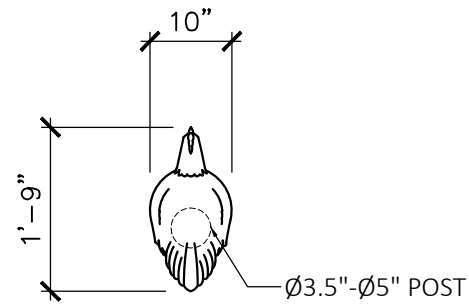

Key Features

- World renowned designers
- Top quality craftsmanship
- Lifelike replica
- Low maintenance
- Enhances park décor

Specifications

Age Range:
N/A

Dimensions:
20.5"L x 10.25"W x
Post Height

Use Zone:
N/A

4400 Oneal St. Greenville, TX 75401

903.454.9237

info@the4kids.com

www.the4kids.com

© 2014 The 4 Kids Inc. All rights reserved.

ROOSTER POST TOPPER

20.5" X 10.25" X POST HEIGHT

PRODUCT VIEW

SCALE: NTS

TOP VIEW

SCALE: 1/2" = 1'

ALL RIGHTS RESERVED. THIS DRAWING IS PROPERTY OF THE 4 KIDS INC. AND MAY BE USED ONLY WHEN UTILIZING THE 4 KIDS INC. GENERAL TERMS AND CONDITIONS APPLY AND ARE INCORPORATED HERE IN BY REFERENCE. THIS DETAIL MAY NOT APPLY TO ALL CONDITIONS AND CONSTRUCTION SITUATIONS.