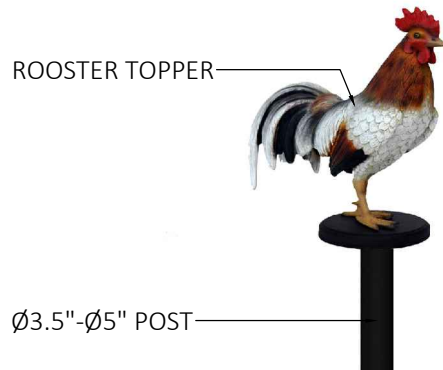

4400 Oneal St. Greenville, TX 75401

903.454.9237

info@the4kids.com

www.the4kids.com

© 2014 The 4 Kids Inc. All rights reserved.

ROOSTER POST TOPPER

20.5" X 10.25" X POST HEIGHT

PRODUCT VIEW

SCALE: NTS

TOP VIEW

SCALE: 1/2" = 1'

ALL RIGHTS RESERVED. THIS DRAWING IS PROPERTY OF THE 4 KIDS INC. AND MAY BE USED ONLY WHEN UTILIZING THE 4 KIDS INC. GENERAL TERMS AND CONDITIONS APPLY AND ARE INCORPORATED HERE IN BY REFERENCE. THIS DETAIL MAY NOT APPLY TO ALL CONDITIONS AND CONSTRUCTION SITUATIONS.