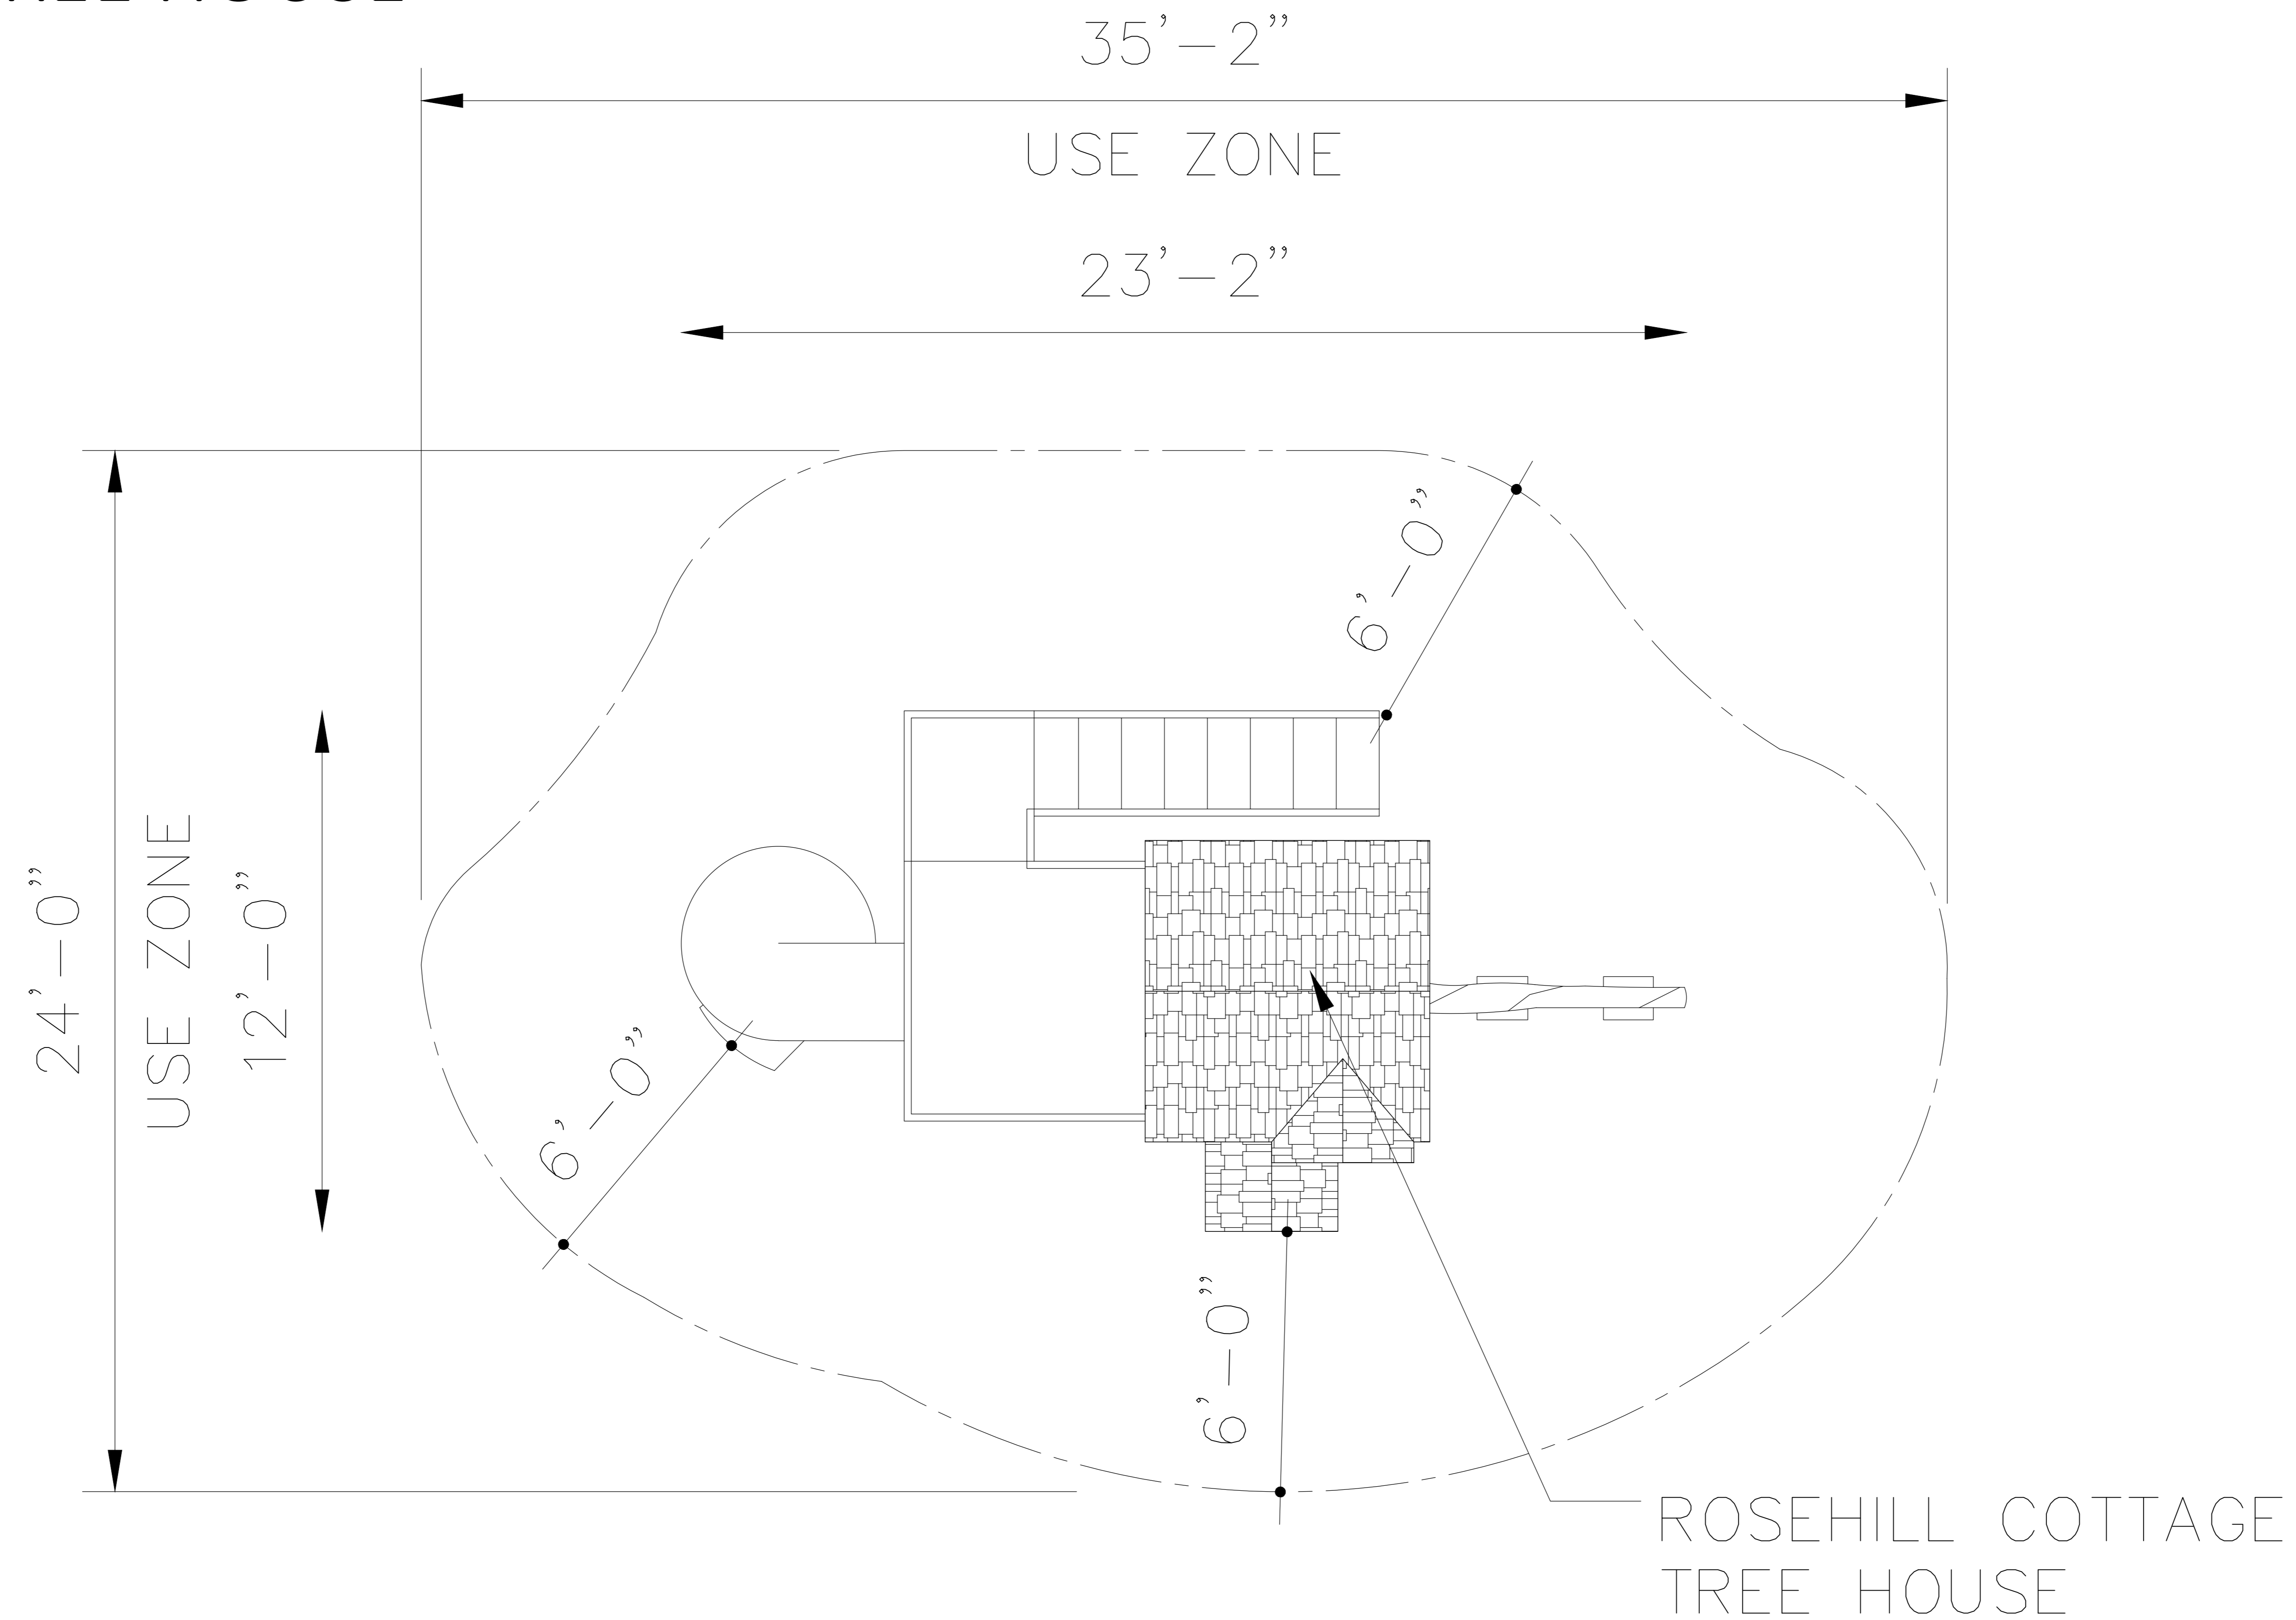

Specifications

Age Range:

N/A

Dimensions:

23'2"L x 12'W x 12'H

Play Area:

N/A

Mounting Options:

ROSEHILL COTTAGE TREE HOUSE
 23'2"L x 12'W x 12'H

TOP VIEW

SCALE: 1/2" = 1'