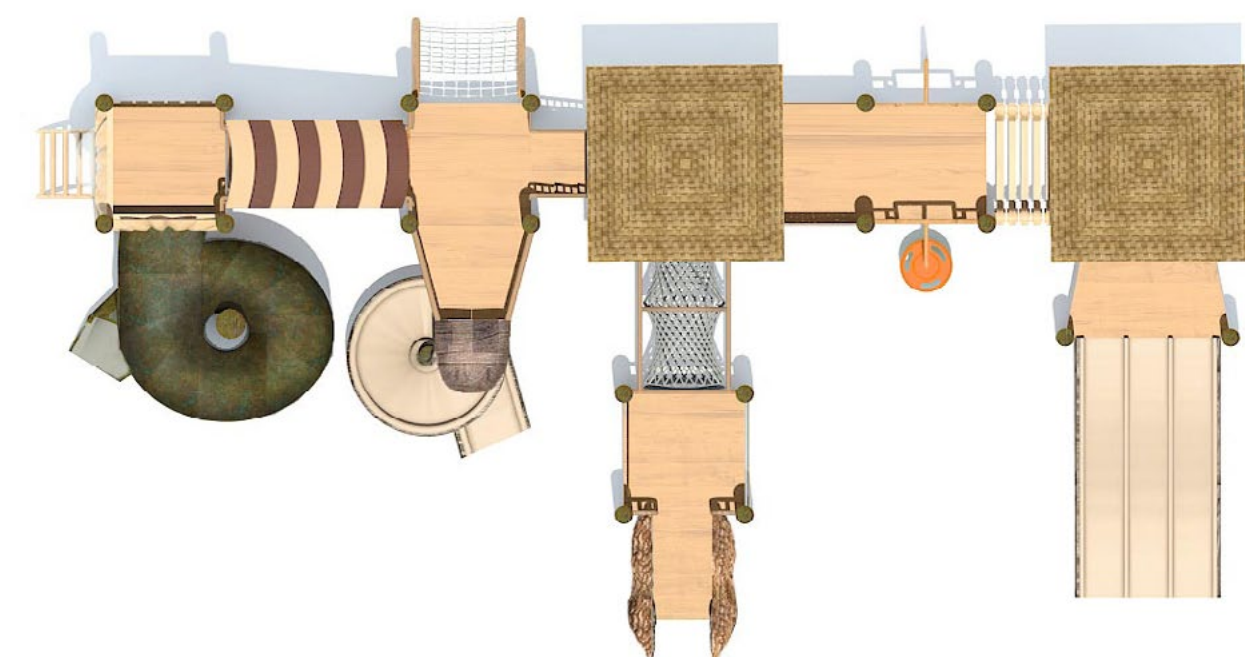

# Accessories and Options

Twisty Turbo Slide

Log Racing Slide

Log Slide

Net Bridge

# Rugged Play Scape

Side A

Side B

---

The 4 Kids Playground designers are committed to making each creation a highly safe work of playground art in its own right, a stand-alone center of fun and delight at the park, but even with all the fantastic features this one boasts, it can be just the beginning.