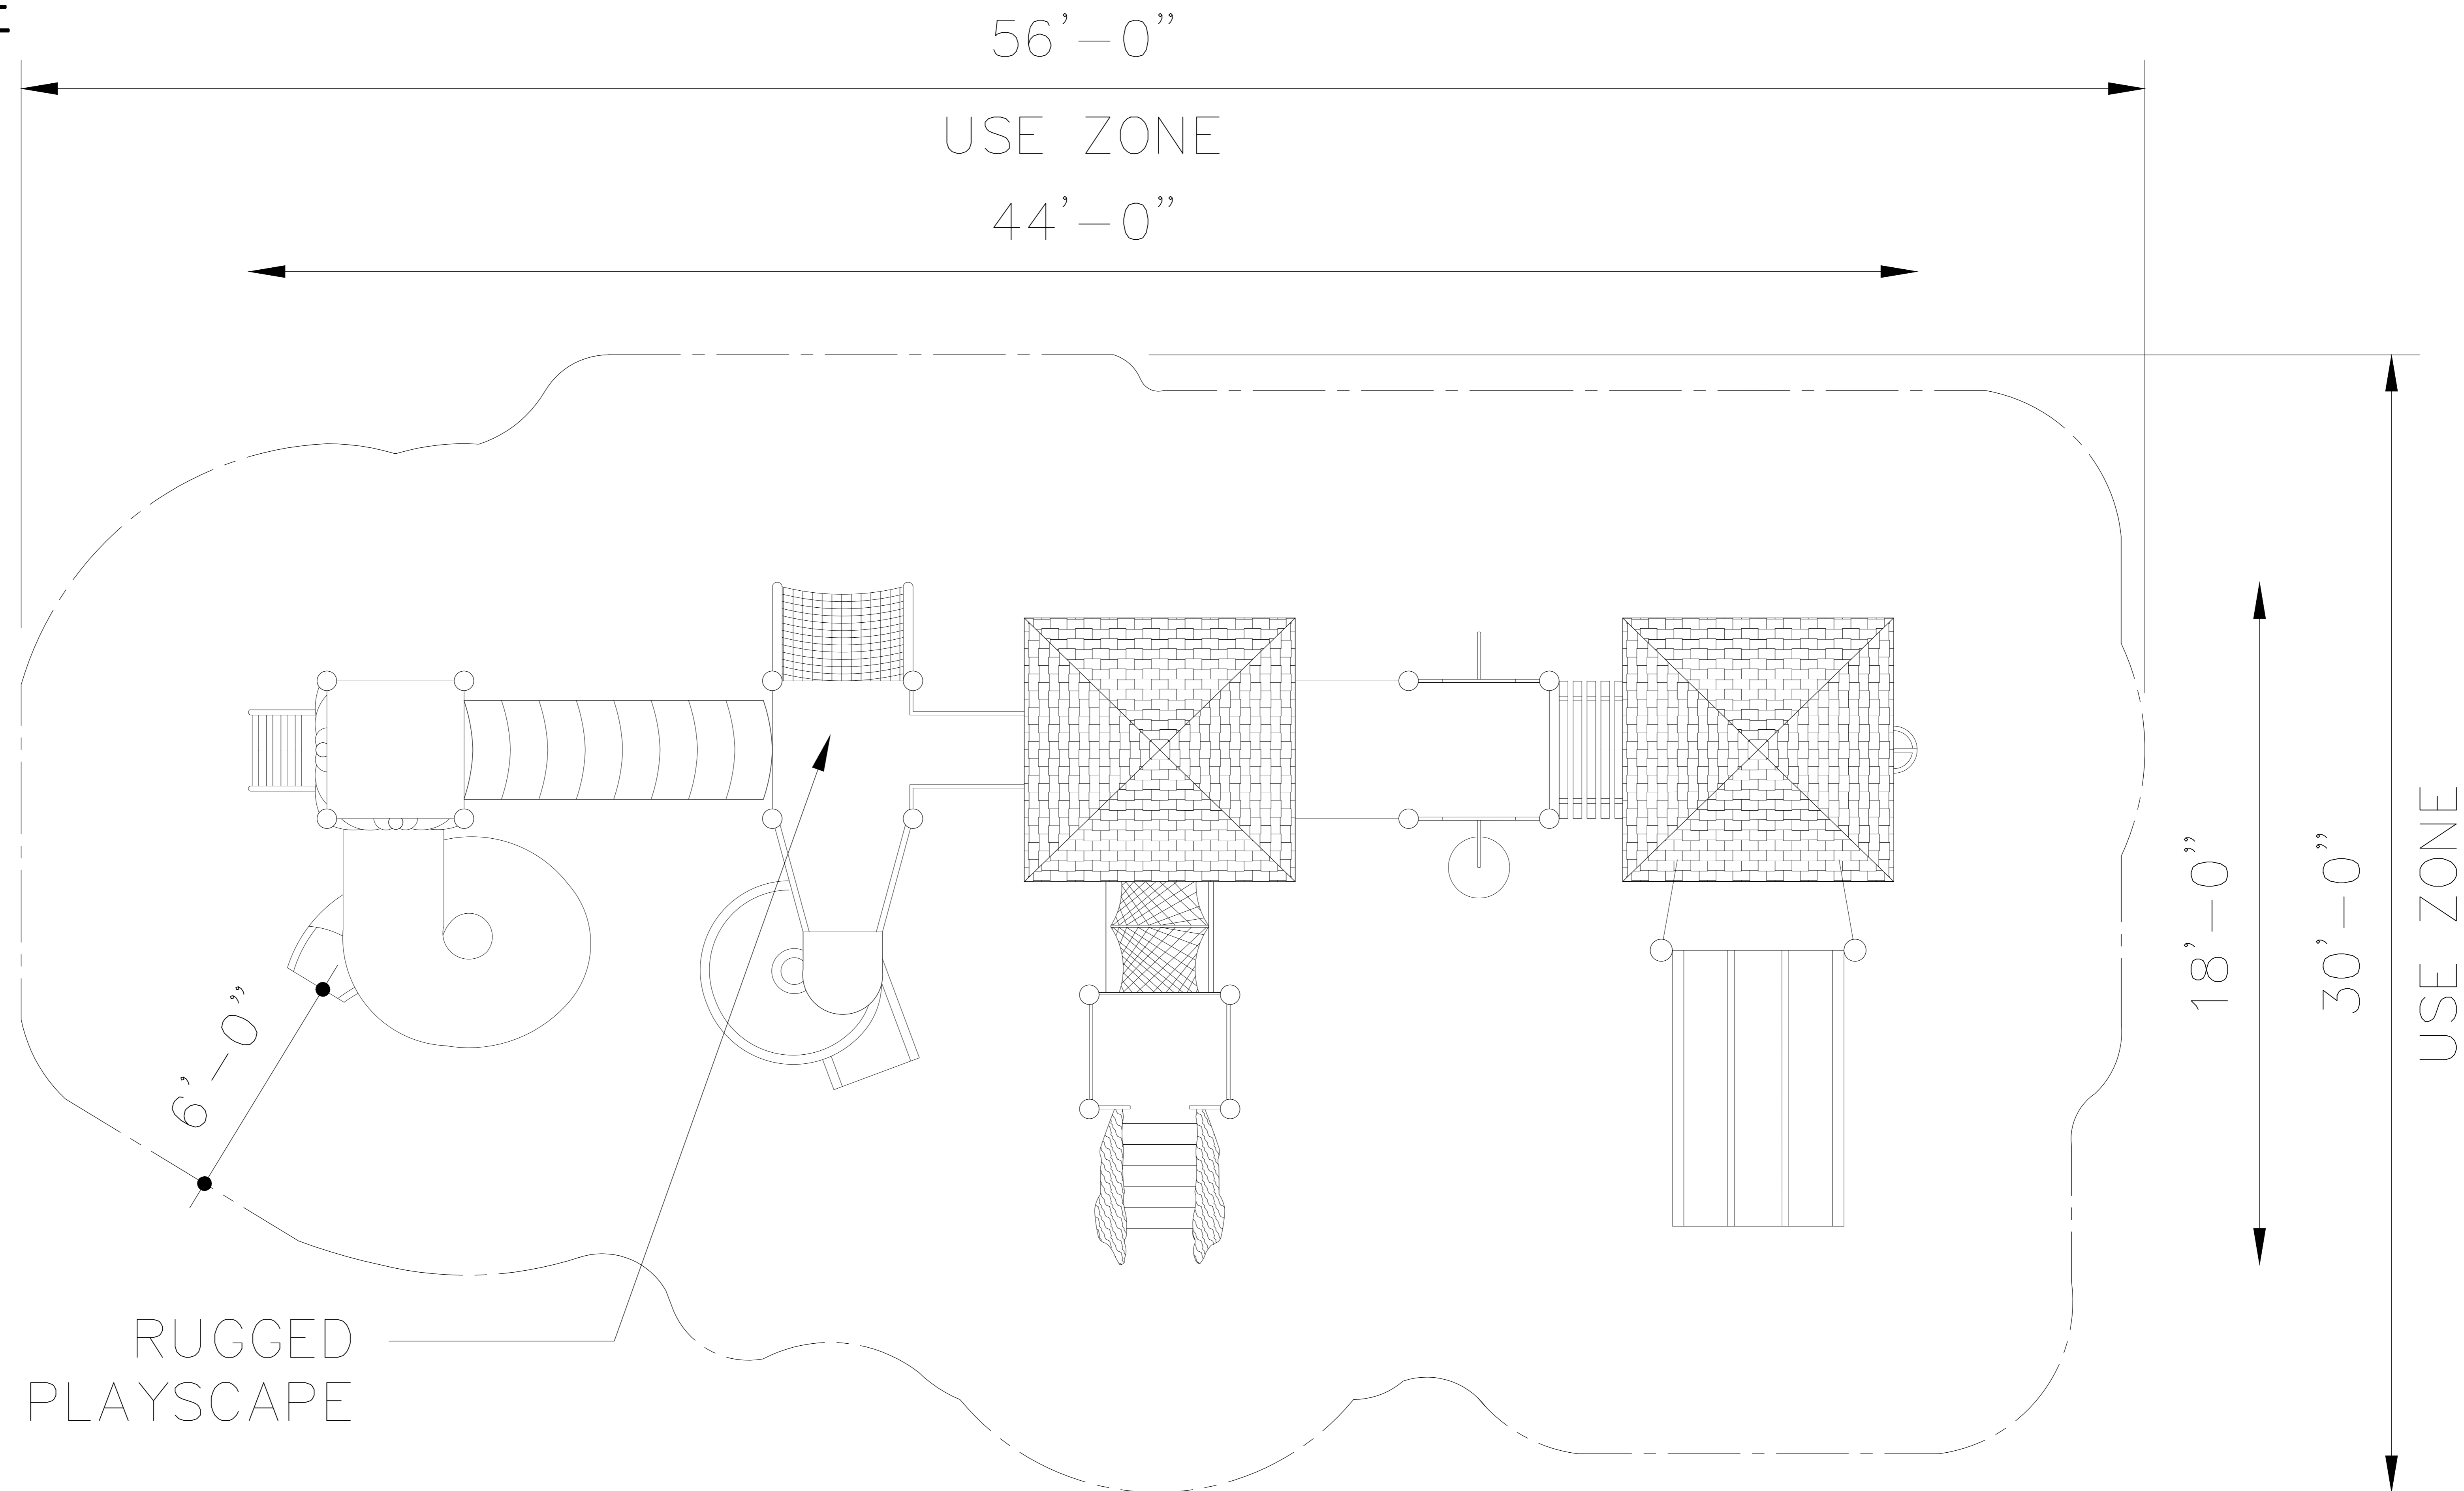

**Specifications**

**Age Range:**

N/A

**Dimensions:**

44'L x 18'W x 16'H

**Play Area:**

N/A

**Mounting Options:**

# Rugged Play Scape

Side A

Side B

---

The 4 Kids Playground designers are committed to making each creation a highly safe work of playground art in its own right, a stand-alone center of fun and delight at the park, but even with all the fantastic features this one boasts, it can be just the beginning.

RUGGED PLAYSCAPE  
44'L x 18'W x 16'H

**TOP VIEW**

SCALE: 1/2" = 1'