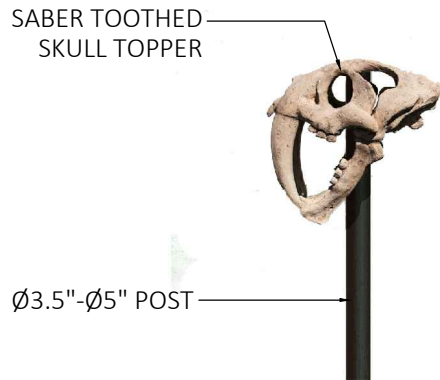

Saber Toothed Tiger Skull Post Topper

Kids love nothing more than exploring the prehistoric world of dinosaurs, and budding archaeologists are able to indulge their penchant for bones during an exciting day at the theme park. The 4 Kids Saber Tooth Skull Post Topper is a unique and one of a kind design that perfectly replicates an authentic artifact, thrilling kids and adults alike at dinosaur theme parks, playgrounds, indoor and outdoor family fun centers. Enscorced at the top of a park utility post, the saber tooth skull adds panache and flair to the themed décor at parks and play centers, whether they are lining walkways, displaying signage, greeting park goers at entrances or defining spaces for food courts or ride queues. Intricately detailed and realistic, the skull is a superior work of playground art from the experts in the Greenville, Texas studios of The 4 Kids. Meticulous artistry and high quality craftsmanship give the skull sculpture a tough, resilient finish that is virtually maintenance free in all weather, even ice and snow, intense heat or sea salt spray.

Specifications

Age Range:
N/A

Dimensions:
1'3"L x 1'1"W x
Post Height

Use Zone:
N/A

Mounting Options:
See Typical
Installation Details

Contact Us

Ordering from The 4 Kids is easy, initial consultation & quote is free. We can also provide you with design ideas and conceptual drawings. We want your whole experience with The 4 Kids to be smooth & rewarding.

4400 Oneal St. Greenville, TX 75401

903.454.9237

info@the4kids.com

www.the4kids.com

© 2014 The 4 Kids Inc. All rights reserved.

SABER TOOTHED TIGER SKULL POST TOPPER

FULLY CUSTOMIZABLE

PRODUCT VIEW

SCALE: NTS

TOP VIEW

SCALE: 1/2" = 1"

ALL RIGHTS RESERVED. THIS DRAWING IS PROPERTY OF THE 4 KIDS INC. AND MAY BE USED ONLY WHEN UTILIZING THE 4 KIDS INC. GENERAL TERMS AND CONDITIONS APPLY AND ARE INCORPORATED HERE IN BY REFERENCE. THIS DETAIL MAY NOT APPLY TO ALL CONDITIONS AND CONSTRUCTION SITUATIONS.