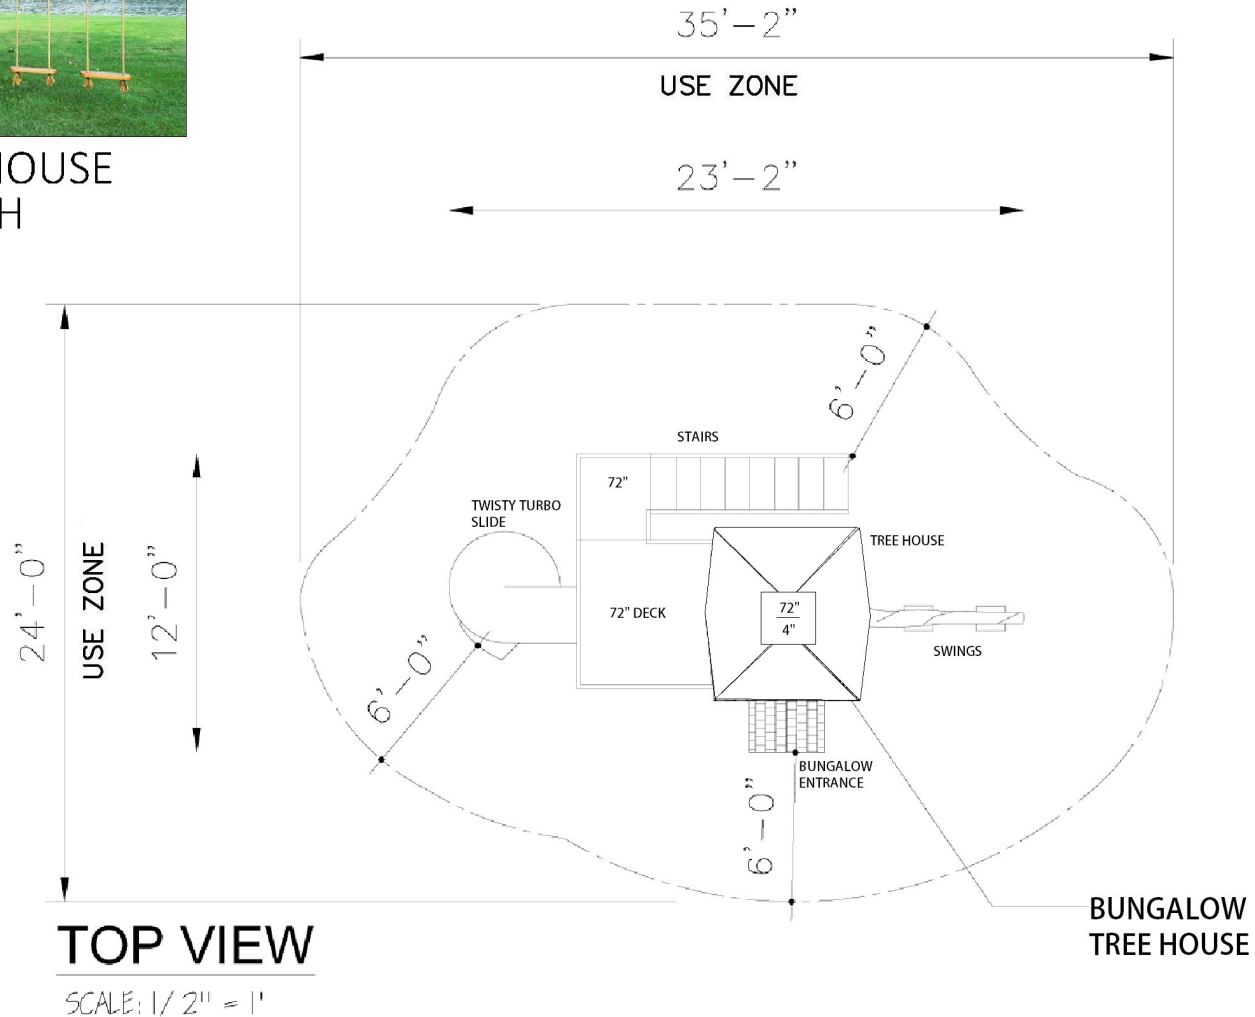

BUNGALOW TREE HOUSE
23'2" L X 12' W X 12' H

The Maximum Fall Height for this structure is 72".

ALL RIGHTS RESERVED. THIS DRAWING IS PROPERTY OF THE 4 KIDS INC. AND MAY BE USED ONLY WHEN UTILIZING THE 4 KIDS INC. GENERAL TERMS AND CONDITIONS APPLY AND ARE INCORPORATED HERE IN BY REFERENCE. THIS DETAIL MAY NOT APPLY TO ALL CONDITIONS AND CONSTRUCTION SITUATIONS.

TITLE:	ITEM ID:	TOTAL SQ FT:	USE ZONE: 35'-2" x 24'-0"
 CUSTOM THEMED PLAYGROUNDS 4400 oneal street, greenville, tx 75402 phone 903.454.9237 fax	TYPE DWG: FABRICATION		COLOR: PER APPROVED SAMPLE
	SCALE: AS NOTED	DATE:	TEXTURE: PER APPROVED SAMPLE