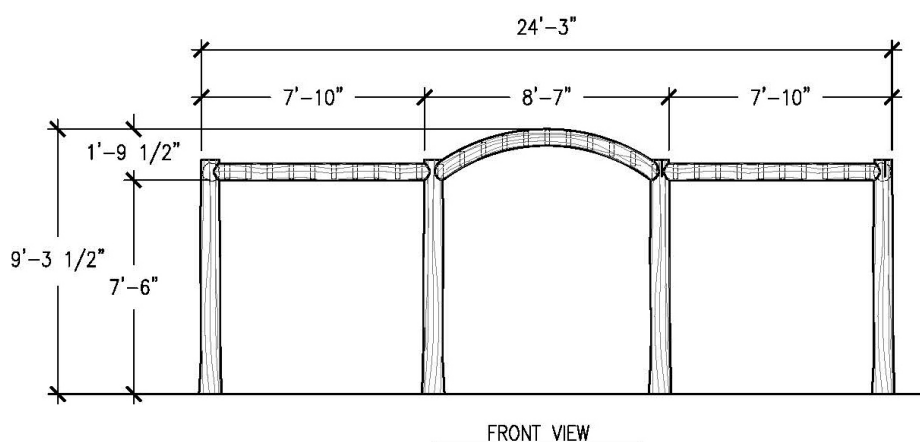

## Specifications

**Age Range:**  
N/A

**Dimensions:**  
24'3"L x 8'3"W x 9'4"H

**Use Zone:**  
N/A

**Mounting Options:**  
Installation Option 1  
Installation Option 2