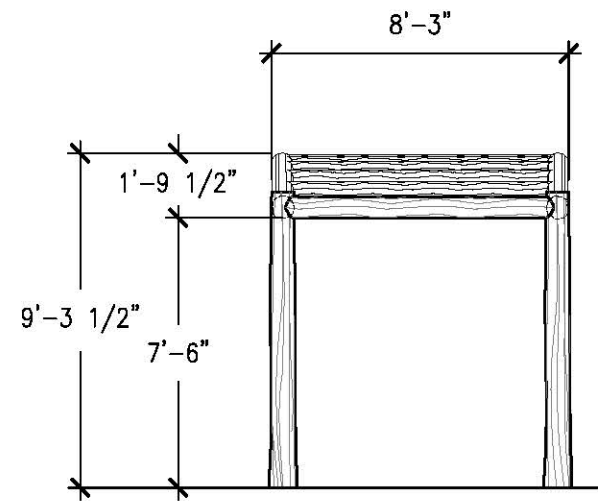

## Specifications

**Age Range:**  
N/A

**Dimensions:**  
24'3"L x 8'3"W x 9'4"H

**Use Zone:**  
N/A

**Mounting Options:**  
Installation Option 1  
Installation Option 2

4400 Oneal St. Greenville, TX 75401

903.454.9237

info@the4kids.com

www.the4kids.com

© 2014 The 4 Kids Inc. All rights reserved.

TOP VIEW  
SCALE: 3/16" = 1'-0"

FRONT VIEW  
SCALE: 3/16" = 1'-0"

RIGHT-SIDE VIEW  
SCALE: 3/16" = 1'-0"