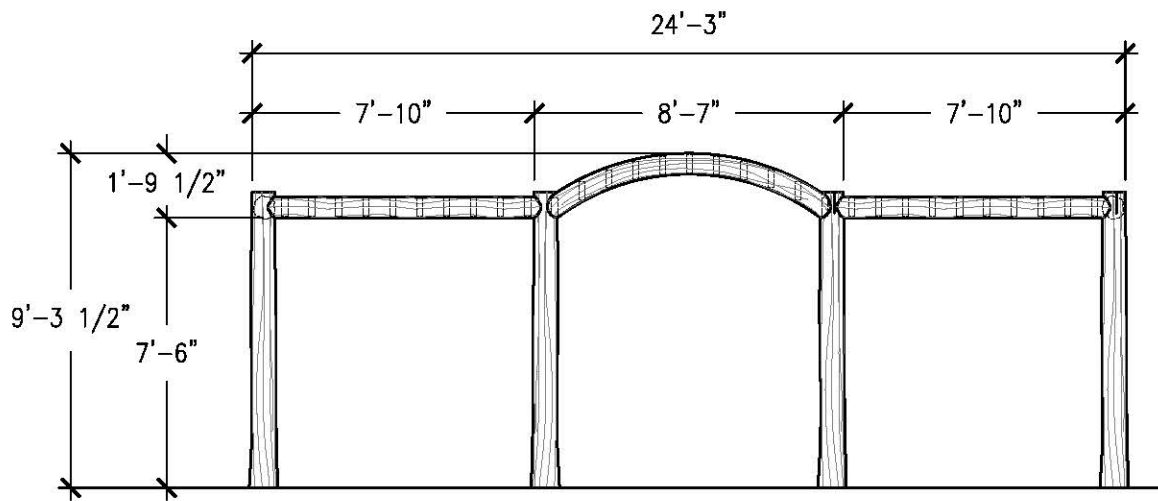

## Specifications

**Age Range:**  
N/A

**Dimensions:**  
24'3"L x 8'3"W x 9'4"H

**Use Zone:**  
N/A

**Mounting Options:**  
Installation Option 1  
Installation Option 2

4400 Oneal St. Greenville, TX 75401

903.454.9237

info@the4kids.com

www.the4kids.com

© 2014 The 4 Kids Inc. All rights reserved.

TOP VIEW  
SCALE: 3/16" = 1'-0"

FRONT VIEW  
SCALE: 3/16" = 1'-0"

RIGHT-SIDE VIEW  
SCALE: 3/16" = 1'-0"