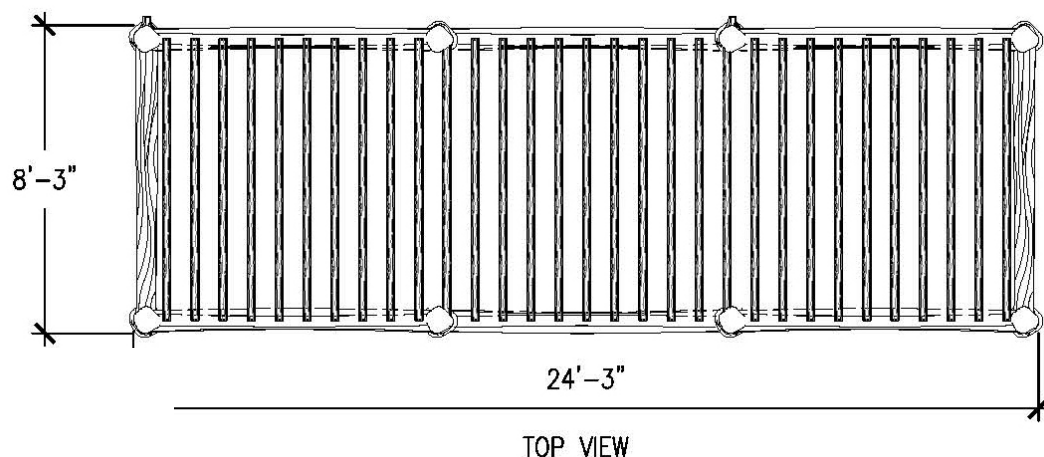

## Specifications

**Age Range:**  
N/A

**Dimensions:**  
24'3"L x 8'3"W x 9'4"H

**Use Zone:**  
N/A

**Mounting Options:**  
Installation Option 1  
Installation Option 2