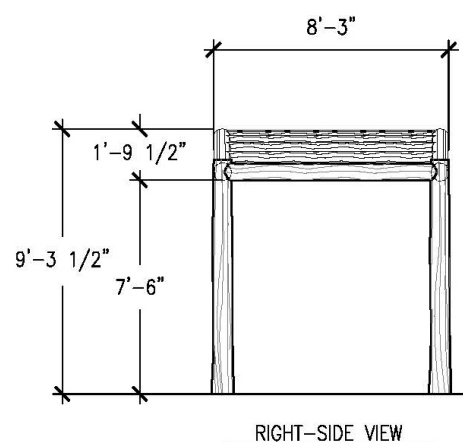

## Specifications

**Age Range:**  
N/A

**Dimensions:**  
24'3"L x 8'3"W x 9'4"H

**Use Zone:**  
N/A

**Mounting Options:**  
Installation Option 1  
Installation Option 2