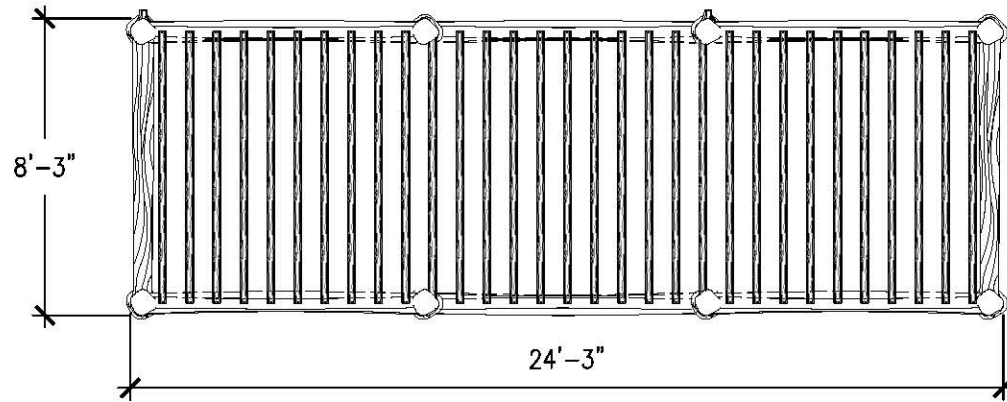

## Specifications

**Age Range:**  
N/A

**Dimensions:**  
24'3"L x 8'3"W x 9'4"H

**Use Zone:**  
N/A

**Mounting Options:**  
Installation Option 1  
Installation Option 2

4400 Oneal St. Greenville, TX 75401

903.454.9237

info@the4kids.com

www.the4kids.com

© 2014 The 4 Kids Inc. All rights reserved.

TOP VIEW  
SCALE: 3/16" = 1'-0"

FRONT VIEW  
SCALE: 3/16" = 1'-0"

RIGHT-SIDE VIEW  
SCALE: 3/16" = 1'-0"