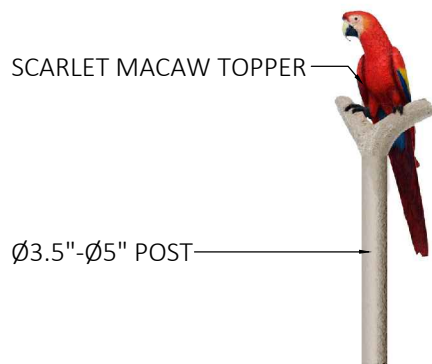

## Specifications

**Age Range:**  
N/A

**Dimensions:**  
18.25"L x 16.25"W  
x Post Height

**Use Zone:**  
N/A

**Mounting Options:**  
See Typical  
Installation Details

# SCARLET MACAW POST TOPPER

18.25" X 16.25" X POST HEIGHT