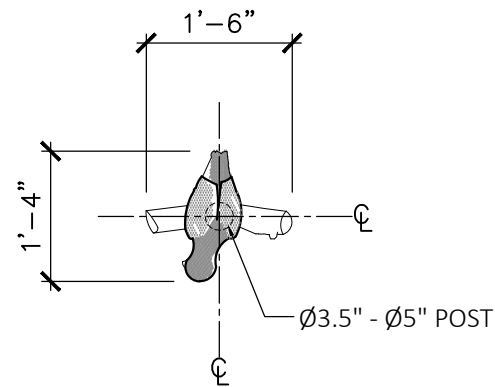

## Specifications

**Age Range:**  
N/A

**Dimensions:**  
18.25"L x 16.25"W  
x Post Height

**Use Zone:**  
N/A

**Mounting Options:**  
See Typical  
Installation Details

# SCARLET MACAW POST TOPPER

18.25" X 16.25" X POST HEIGHT

## TOP VIEW

SCALE: 1/2" = 1'

ALL RIGHTS RESERVED. THIS DRAWING IS PROPERTY OF THE 4 KIDS INC. AND MAY BE USED ONLY WHEN UTILIZING THE 4 KIDS INC. GENERAL TERMS AND CONDITIONS APPLY AND ARE INCORPORATED HERE IN BY REFERENCE. THIS DETAIL MAY NOT APPLY TO ALL CONDITIONS AND CONSTRUCTION SITUATIONS.