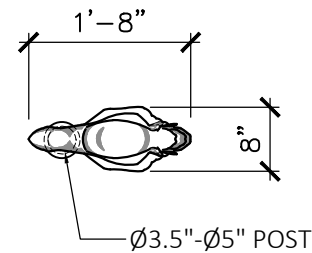

TOP VIEW

SCALE: 1/2" = 1'

ALL RIGHTS RESERVED. THIS DRAWING IS PROPERTY OF THE 4 KIDS INC. AND MAY BE USED ONLY WHEN UTILIZING THE 4 KIDS INC. GENERAL TERMS AND CONDITIONS APPLY AND ARE INCORPORATED HERE IN BY REFERENCE. THIS DETAIL MAY NOT APPLY TO ALL CONDITIONS AND CONSTRUCTION SITUATIONS.

ITEM ID: POS167

MATERIAL:

MOLD

APX. TTL. WEIGHT

TOTAL # OF ITEM:

- LBS. [- KG]

TOTAL SQ. FEET: - [- sqm.]

PROJECT:

TITLE: SEAHORSE POST TOPPER

REFERENCES:

COLOR & PER APPROVED SAMPLE
TEXTURE: PER APPROVED SAMPLE

CUSTOM THEMED PLAYGROUNDS

4400 ONEAL STREET, GREENVILLE, TX 75402 PHONE 903.454.9237 FAX 903.454.3642

TYPE DWG:

DRAWN BY: ABS

DATE:

SCALE: AS NOTED

SHEET:

DWG. SHEET: