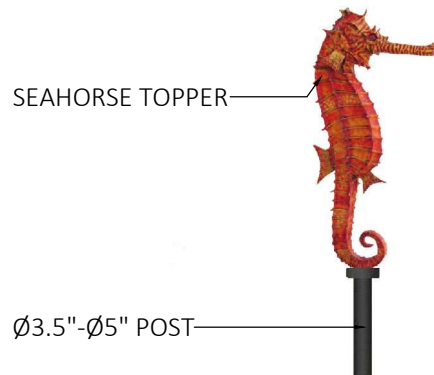

SEAHORSE POST TOPPER

20.25" X 41" X POST HEIGHT

PRODUCT VIEW

SCALE: NTS