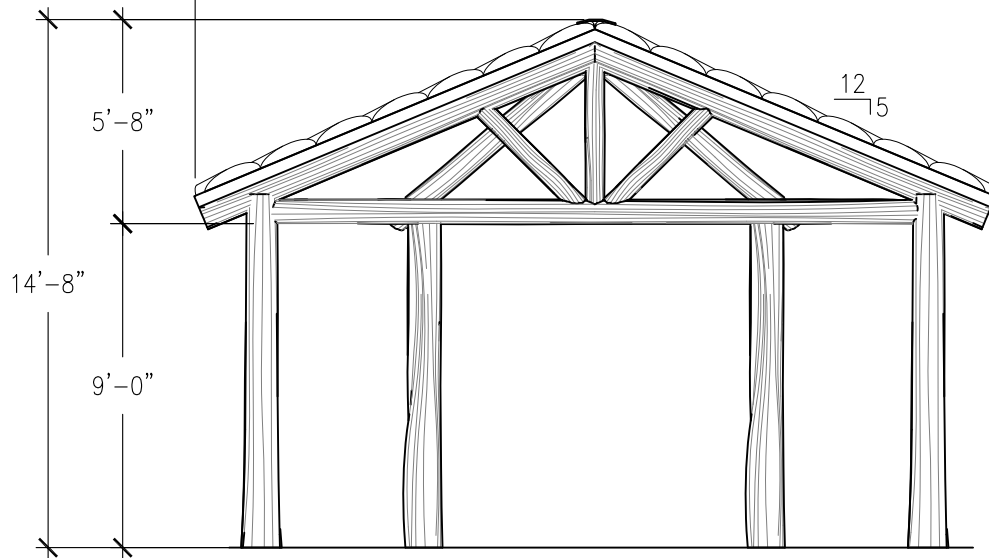

Key Features

- Perfect addition to park or playground
- Customized design
- Versatile for shelter or shell
- Wide array of finishes
- Safe and durable, low maintenance

Specifications

Age Range:
N/A

Dimensions:
22'2.75"L x 11'3.75"W
x 14'8"H

4400 Oneal St. Greenville, TX 75401

903.454.9237

info@the4kids.com

www.the4kids.com

© 2014 The 4 Kids Inc. All rights reserved.

22'-2 13/16"

TOP VIEW
SCALE: 3/16" = 1'-0"

12/15

FRONT VIEW
SCALE: 3/16" = 1'-0"

RIGHT-SIDE VIEW
SCALE: 3/16" = 1'-0"

ALL RIGHTS RESERVED. THIS DRAWING IS PROPERTY OF THE 4 KIDS INC. AND MAY BE USED ONLY WHEN UTILIZING THE 4 KIDS PRODUCTS. THE 4 KIDS INC. GENERAL TERMS AND CONDITIONS APPLY AND ARE INCORPORATE HERE IN BY REFERENCE. THIS DETAIL MAY NOT APPLY TO ALL CONDITIONS AND CONSTRUCTION SITUATIONS.