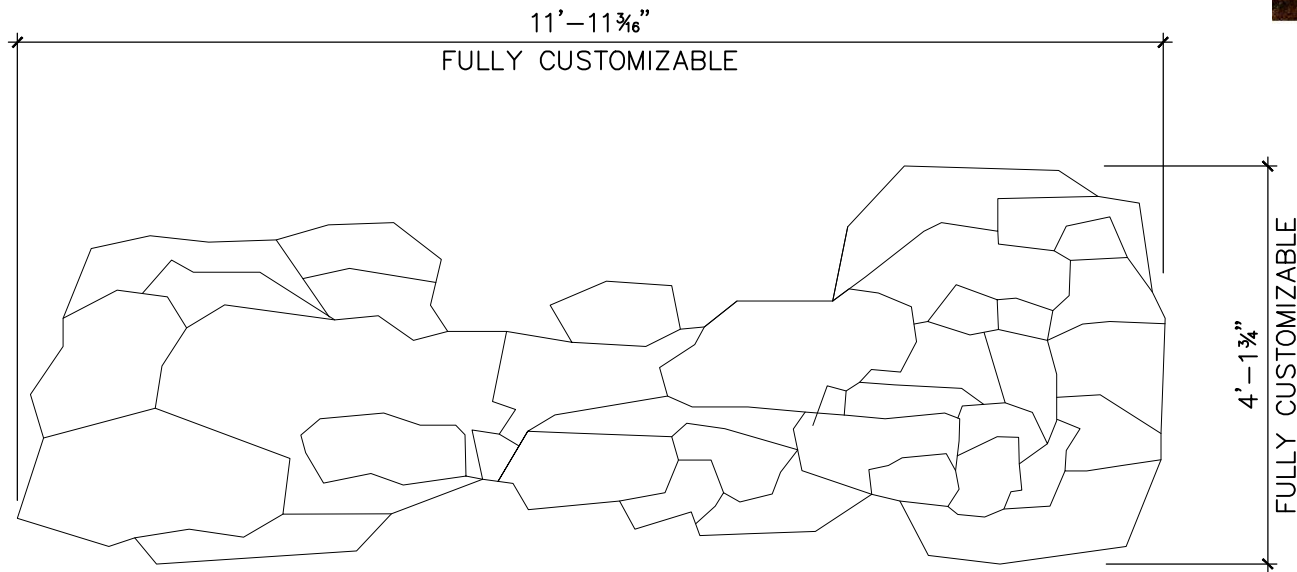

SCALE: 1/2" = 1'

PRODUCT VIEW

SCALE: NTS

TOP VIEW

SCALE: 1/2" = 1'

ALL RIGHTS RESERVED. THIS DRAWING IS PROPERTY OF THE 4 KIDS INC. AND MAY BE USED ONLY WHEN UTILIZING THE 4 KIDS INC. GENERAL TERMS AND CONDITIONS APPLY AND ARE INCORPORATED HERE IN BY REFERENCE. THIS DETAIL MAY NOT APPLY TO ALL CONDITIONS AND CONSTRUCTION SITUATIONS.