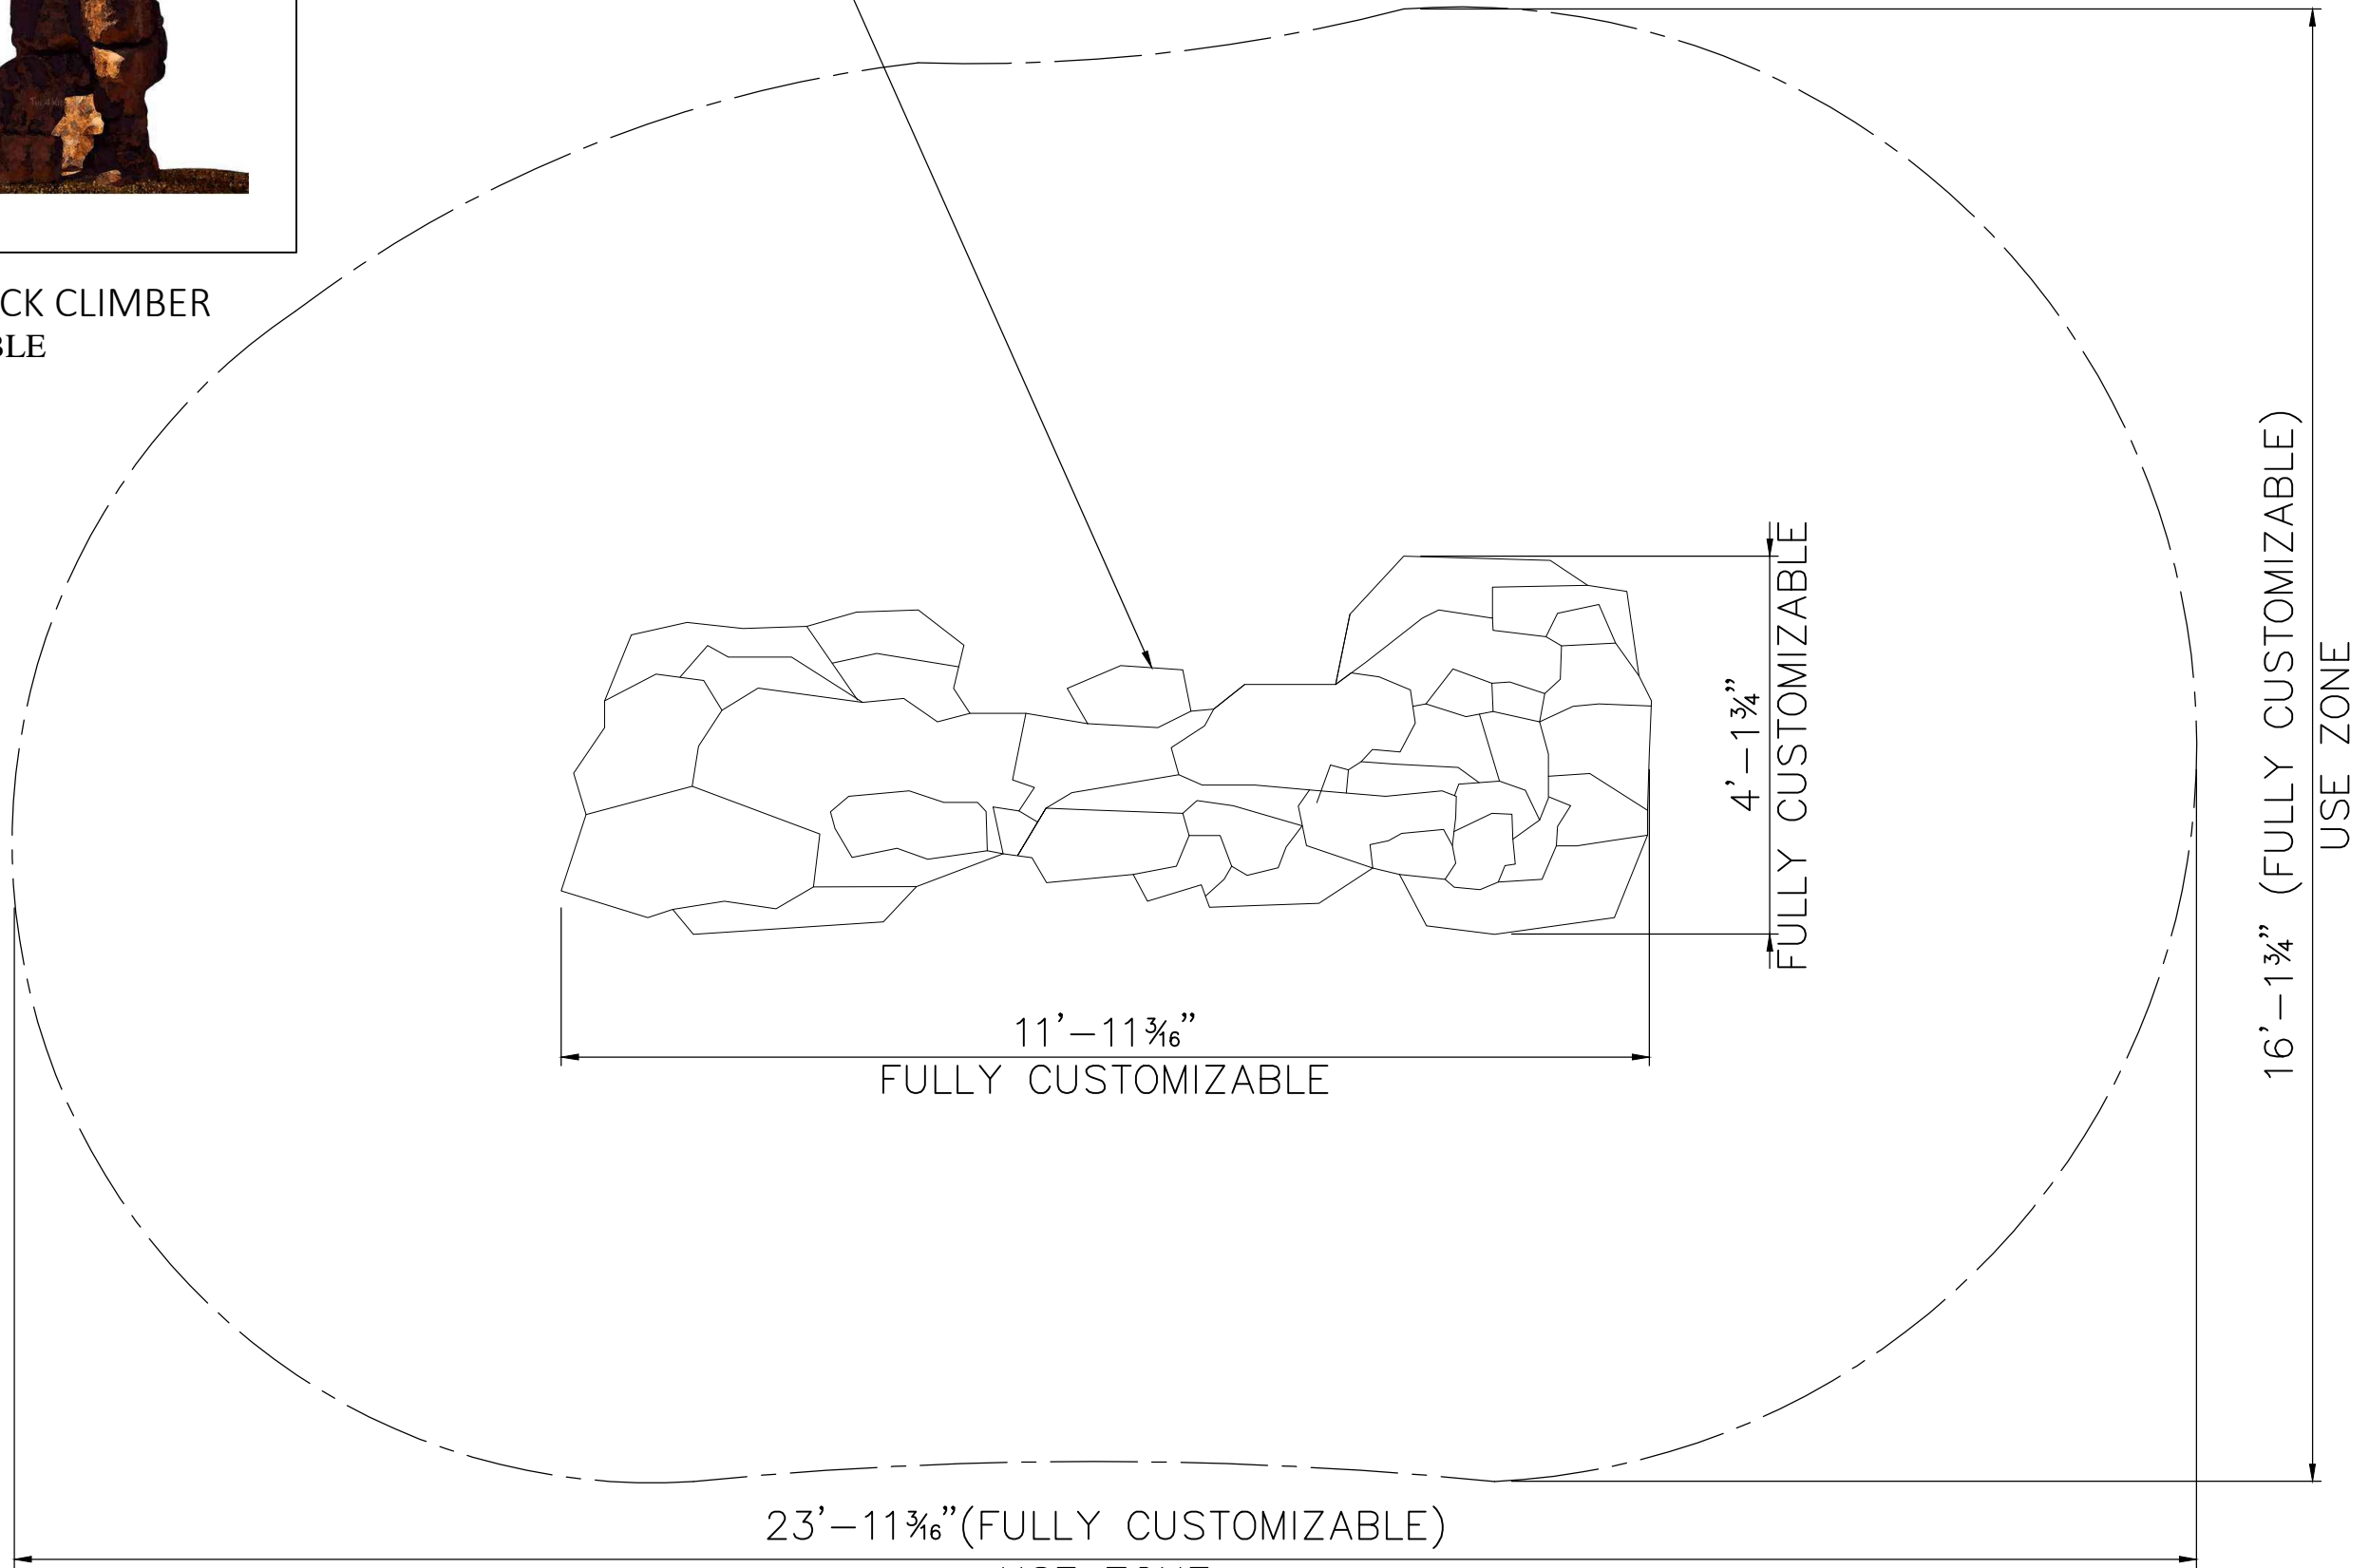

SIERRA MADRE
ROCK CLIMBER

SIERRA MADRE ROCK CLIMBER
FULLY CUSTOMIZABLE