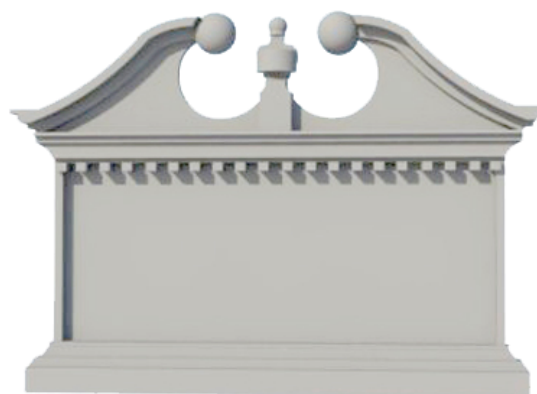

Why Use Us?

Let our team of experienced engineers and artists make your playground the destination for fun! We can create an exciting space where children's imaginations can run wild. A playscape where parents can feel secure and create lasting memories with their whole family.

Key Features

- Customized designs for size, shape and color
- Completely American made in Texas
- Expert designers and quality craftsmanship
- GFRC construction for low maintenance
- Perfect for attracting attention in any location

Specifications

Dimensions:

3', 4', 5', 6' height

Mounting Options:

Installation Details

Contact Us

Ordering from The 4 Kids is easy, initial consultation & quote is free. We can also provide you with design ideas and conceptual drawings. We want your whole experience with The 4 Kids to be smooth & rewarding.

4400 Oneal St. Greenville, TX 75401

903.454.9237

info@the4kids.com

www.the4kids.com

© 2014 The 4 Kids Inc. All rights reserved.