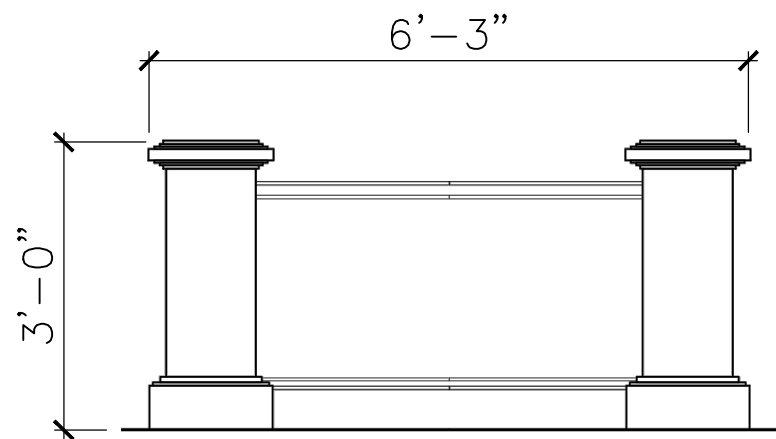

4400 Oneal St. Greenville, TX 75401

903.454.9237

info@the4kids.com

www.the4kids.com

TOP VIEW

SCALE: 1/2" = 1'

PRODUCT VIEW

SCALE: 1/2" = 1'

FRONT VIEW

SCALE: 1/2" = 1'

RIGHT-SIDE VIEW

SCALE: 1/2" = 1'

ALL RIGHTS RESERVED. THIS DRAWING IS PROPERTY OF THE 4 KIDS INC. AND MAY BE USED ONLY WHEN UTILIZING THE 4 KIDS INC. GENERAL TERMS AND CONDITIONS APPLY AND ARE INCORPORATED HERE IN BY REFERENCE. THIS DETAIL MAY NOT APPLY TO ALL CONDITIONS AND CONSTRUCTION SITUATIONS.

DRAWN BY:

DATE:

SCALE: AS NOTED

SHEET:

DWG. SHEET:

TOP VIEW

SCALE: 1/2" = 1'

PRODUCT VIEW