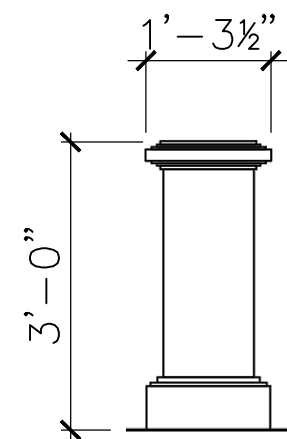

4400 Oneal St. Greenville, TX 75401

903.454.9237

info@the4kids.com

www.the4kids.com

TOP VIEW

SCALE: 1/2" = 1'

PRODUCT VIEW

SCALE: 1/2" = 1'

FRONT VIEW

SCALE: 1/2" = 1'

RIGHT-SIDE VIEW

SCALE: 1/2" = 1'

ALL RIGHTS RESERVED. THIS DRAWING IS PROPERTY OF THE 4 KIDS INC. AND MAY BE USED ONLY WHEN UTILIZING THE 4 KIDS INC. GENERAL TERMS AND CONDITIONS APPLY AND ARE INCORPORATED HERE IN BY REFERENCE. THIS DETAIL MAY NOT APPLY TO ALL CONDITIONS AND CONSTRUCTION SITUATIONS.

DRAWN BY:

DATE:

SCALE: AS NOTED

SHEET:

DWG. SHEET:

TOP VIEW

SCALE: 1/2" = 1'

PRODUCT VIEW

SCALE: 1/2" = 1'

FRONT VIEW

SCALE: 1/2" = 1'

RIGHT-SIDE VIEW

SCALE: 1/2" = 1'

ALL RIGHTS RESERVED. THIS DRAWING IS PROPERTY OF THE 4 KIDS INC. AND MAY BE USED ONLY WHEN UTILIZING THE 4 KIDS INC. GENERAL TERMS AND CONDITIONS APPLY AND ARE INCORPORATED HERE IN BY REFERENCE. THIS DETAIL MAY NOT APPLY TO ALL CONDITIONS AND CONSTRUCTION SITUATIONS.