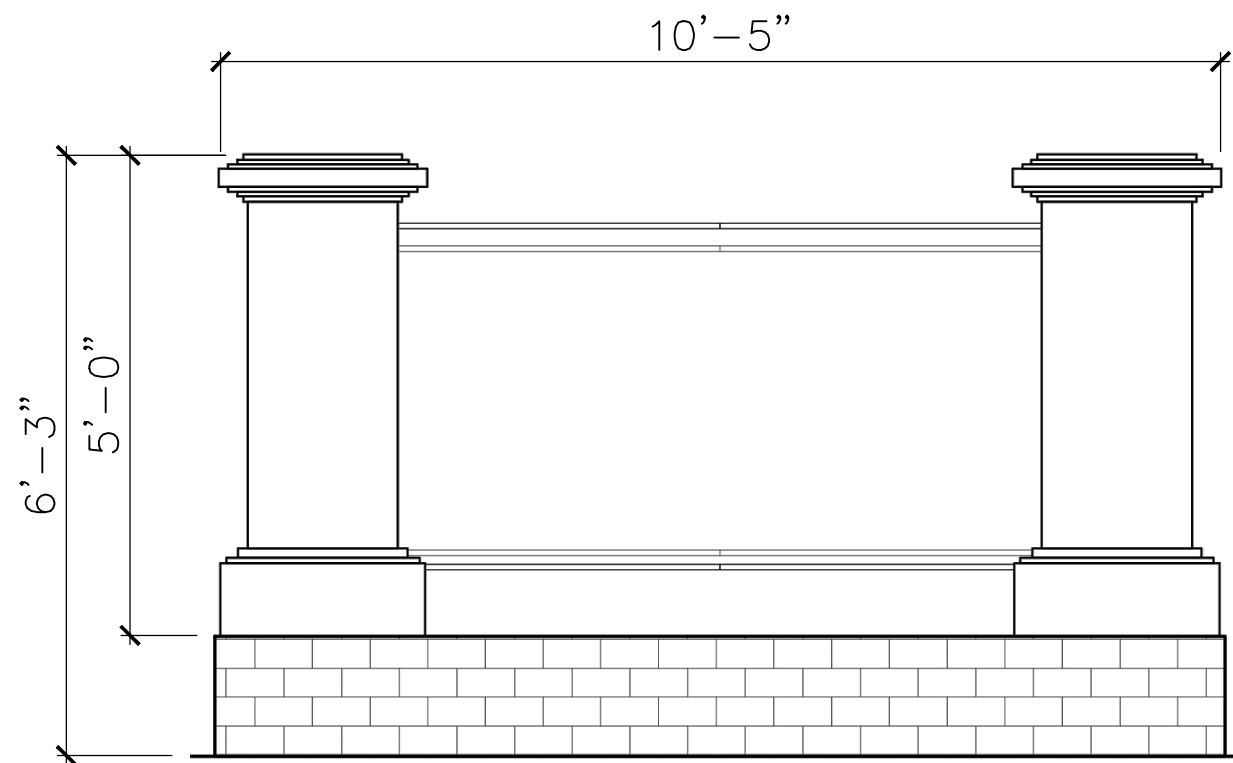

DRAWN BY:

DATE:

SCALE: AS NOTED

SHEET:

DWG. SHEET:

TOP VIEW

SCALE: 1/2" = 1'

PRODUCT VIEW

SCALE: 1/2" = 1'

FRONT VIEW

SCALE: 1/2" = 1'

RIGHT-SIDE VIEW

SCALE: 1/2" = 1'

ALL RIGHTS RESERVED. THIS DRAWING IS PROPERTY OF THE 4 KIDS INC. AND MAY BE USED ONLY WHEN UTILIZING THE 4 KIDS INC. GENERAL TERMS AND CONDITIONS APPLY AND ARE INCORPORATED HERE IN BY REFERENCE. THIS DETAIL MAY NOT APPLY TO ALL CONDITIONS AND CONSTRUCTION SITUATIONS.