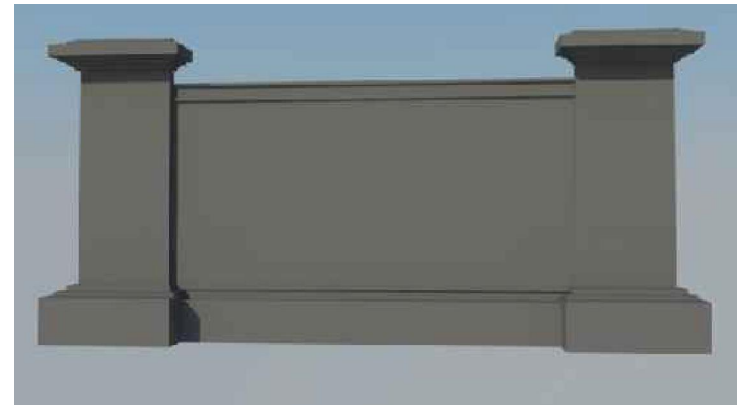

PRODUCT VIEW

SCALE: 1/2" = 1'