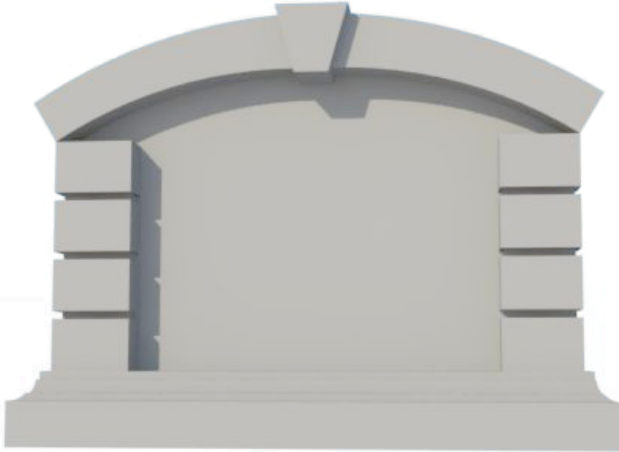

Sign 13

Simple, clean lines with a recessed area for text flanked by uniform stacked blocks, set on a graduated base and crowned by a subtle arch, The 4 Kids sign structure is a popular option for décor planners. Perfect for welcoming visitors to theme parks or patients to medical centers, providing directions for campers at state parks to browsers at museums, instructing clients and the general public at universities, libraries, courthouses or entertainment centers, this exceptional sign display structure is superb. Three, 4, 5 or 6 feet tall, the sign may or may not be set upon an attractive brick base that will increase its height by one foot 3 inches, according to client preference. The expert design team in the Greenville, Texas studios are well-known for creating high quality park and playground equipment, and their talent extends to an amazing collection of superior sign structures such as this one. Customized based on individual placement specifics, the sign display requires virtually no maintenance in all weather conditions, due to the excellent glass fiber reinforced concrete craftsmanship, for years of durable service.