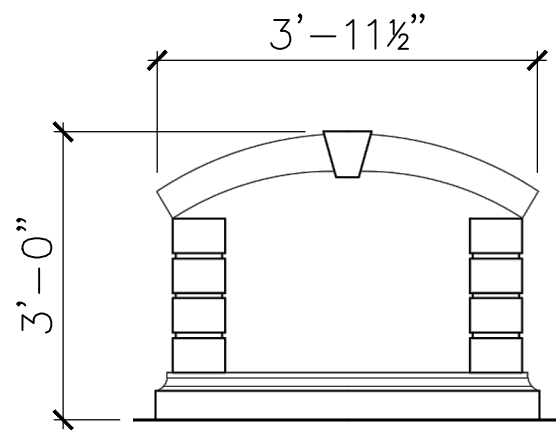

Specifications

Dimensions:

3', 4', 5', 6'

Mounting Options:

See Typical
Installation Details

Contact Us

Ordering from The 4 Kids is easy, initial consultation & quote is free. We can also provide you with design ideas and conceptual drawings. We want your whole experience with The 4 Kids to be smooth & rewarding.

4400 Oneal St. Greenville, TX 75401

903.454.9237

info@the4kids.com

www.the4kids.com

TOP VIEW

SCALE: 1/2" = 1'

PRODUCT VIEW

SCALE: 1/2" = 1'

FRONT VIEW

SCALE: 1/2" = 1'

RIGHT-SIDE VIEW

SCALE: 1/2" = 1'

ALL RIGHTS RESERVED. THIS DRAWING IS PROPERTY OF THE 4 KIDS INC. AND MAY BE USED ONLY WHEN UTILIZING THE 4 KIDS INC. GENERAL TERMS AND CONDITIONS APPLY AND ARE INCORPORATED HERE IN BY REFERENCE. THIS DETAIL MAY NOT APPLY TO ALL CONDITIONS AND CONSTRUCTION SITUATIONS.