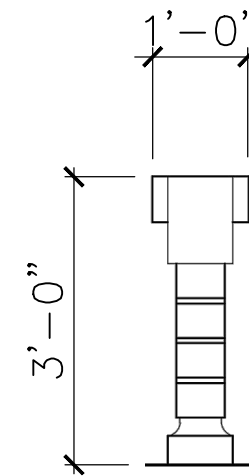

Specifications

Dimensions:

3', 4', 5', 6'

Mounting Options:

See Typical
Installation Details

Contact Us

Ordering from The 4 Kids is easy, initial consultation & quote is free. We can also provide you with design ideas and conceptual drawings. We want your whole experience with The 4 Kids to be smooth & rewarding.

4400 Oneal St. Greenville, TX 75401

903.454.9237

info@the4kids.com

www.the4kids.com

TOP VIEW

SCALE: 1/2" = 1'

PRODUCT VIEW

SCALE: 1/2" = 1'

FRONT VIEW

SCALE: 1/2" = 1'

RIGHT-SIDE VIEW

SCALE: 1/2" = 1'

ALL RIGHTS RESERVED. THIS DRAWING IS PROPERTY OF THE 4 KIDS INC. AND MAY BE USED ONLY WHEN UTILIZING THE 4 KIDS INC. GENERAL TERMS AND CONDITIONS APPLY AND ARE INCORPORATED HERE IN BY REFERENCE. THIS DETAIL MAY NOT APPLY TO ALL CONDITIONS AND CONSTRUCTION SITUATIONS.

DRAWN BY:

DATE:

SCALE: AS NOTED

SHEET:

DWG. SHEET: