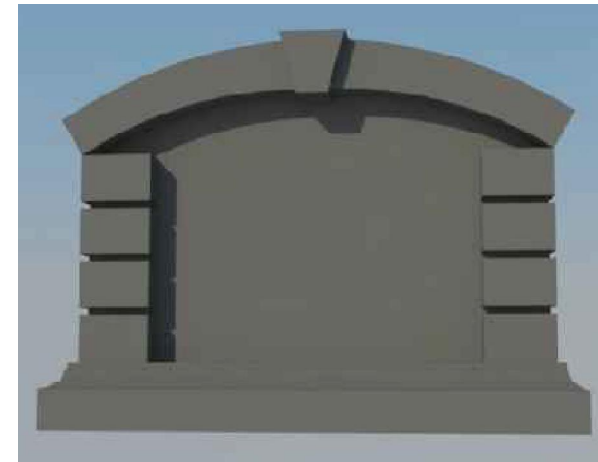

Sign 13

Simple, clean lines with a recessed area for text flanked by uniform stacked blocks, set on a graduated base and crowned by a subtle arch, The 4 Kids sign structure is a popular option for décor planners. Perfect for welcoming visitors to theme parks or patients to medical centers, providing directions for campers at state parks to browsers at museums, instructing clients and the general public at universities, libraries, courthouses or entertainment centers, this exceptional sign display structure is superb. Three, 4, 5 or 6 feet tall, the sign may or may not be set upon an attractive brick base that will increase its height by one foot 3 inches, according to client preference. The expert design team in the Greenville, Texas studios are well-known for creating high quality park and playground equipment, and their talent extends to an amazing collection of superior sign structures such as this one. Customized based on individual placement specifics, the sign display requires virtually no maintenance in all weather conditions, due to the excellent glass fiber reinforced concrete craftsmanship, for years of durable service.

4400 Oneal St. Greenville, TX 75401

903.454.9237

info@the4kids.com

www.the4kids.com

TOP VIEW

SCALE: 1/2" = 1'

PRODUCT VIEW

SCALE: 1/2" = 1'

FRONT VIEW

SCALE: 1/2" = 1'

RIGHT-SIDE VIEW

SCALE: 1/2" = 1'

ALL RIGHTS RESERVED. THIS DRAWING IS PROPERTY OF THE 4 KIDS INC. AND MAY BE USED ONLY WHEN UTILIZING THE 4 KIDS INC. GENERAL TERMS AND CONDITIONS APPLY AND ARE INCORPORATED HERE IN BY REFERENCE. THIS DETAIL MAY NOT APPLY TO ALL CONDITIONS AND CONSTRUCTION SITUATIONS.