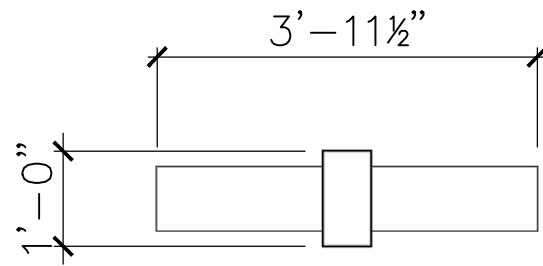

Specifications

Dimensions:

3', 4', 5', 6'

Mounting Options:

See Typical
Installation Details

Contact Us

Ordering from The 4 Kids is easy, initial consultation & quote is free. We can also provide you with design ideas and conceptual drawings. We want your whole experience with The 4 Kids to be smooth & rewarding.

4400 Oneal St. Greenville, TX 75401

903.454.9237

info@the4kids.com

www.the4kids.com

TOP VIEW

SCALE: 1/2" = 1'

PRODUCT VIEW

SCALE: 1/2" = 1'

FRONT VIEW

SCALE: 1/2" = 1'

RIGHT-SIDE VIEW

SCALE: 1/2" = 1'

ALL RIGHTS RESERVED. THIS DRAWING IS PROPERTY OF THE 4 KIDS INC. AND MAY BE USED ONLY WHEN UTILIZING THE 4 KIDS INC. GENERAL TERMS AND CONDITIONS APPLY AND ARE INCORPORATED HERE IN BY REFERENCE. THIS DETAIL MAY NOT APPLY TO ALL CONDITIONS AND CONSTRUCTION SITUATIONS.