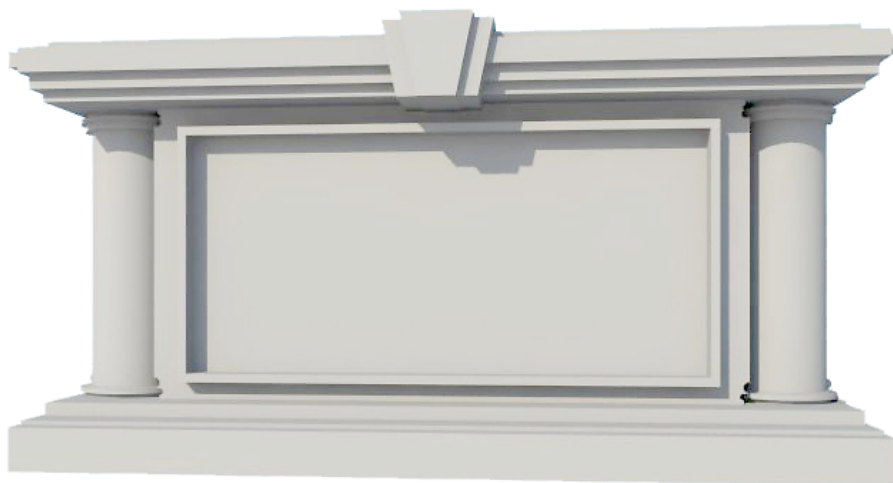

Key Features

- Customized for width
- Available in 3', 4', 5' and 6' tall
- American made
- GFRC crafted
- High quality, low maintenance

Specifications

Dimensions:

3', 4', 5', 6'

Mounting Options:

See Typical
Installation Details