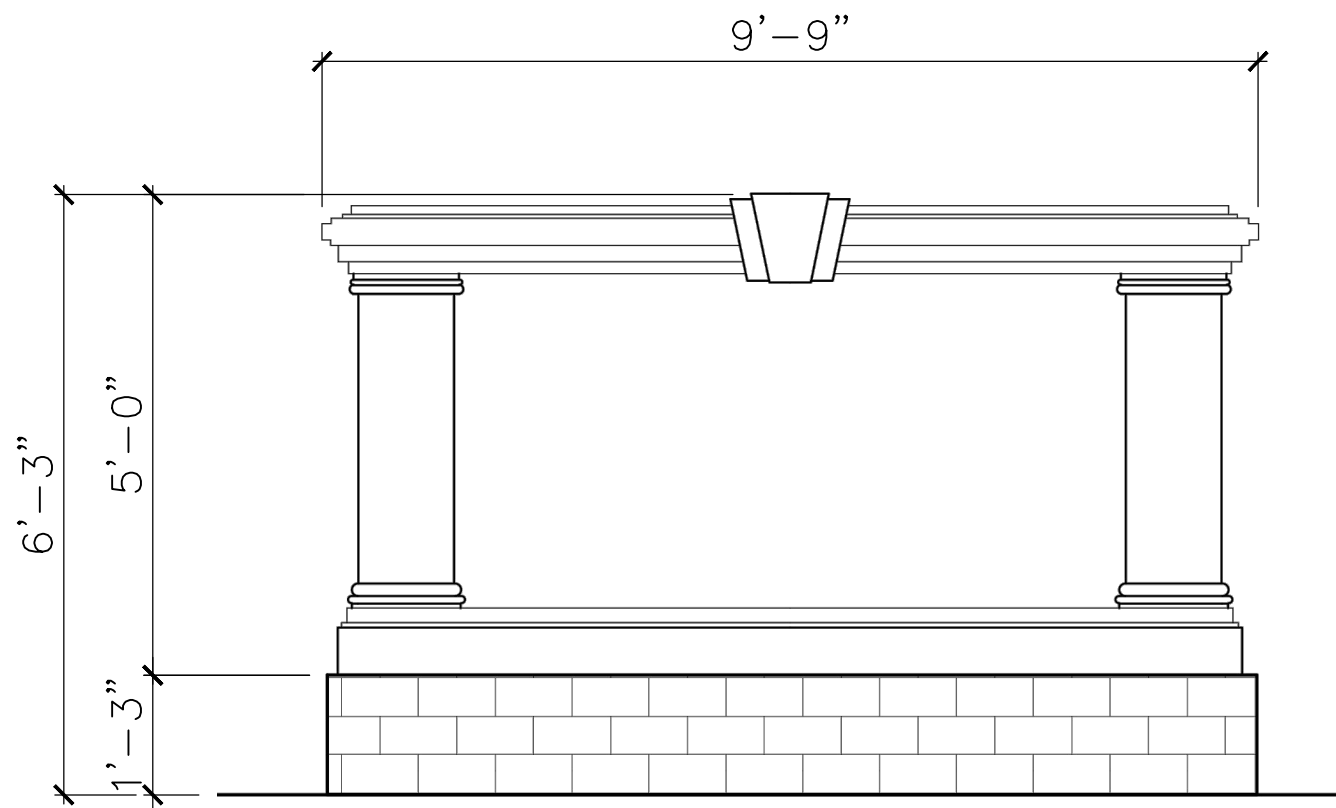

DRAWN BY:

DATE:

SCALE: AS NOTED

SHEET:

DWG. SHEET:

TOP VIEW

SCALE: 1/2" = 1'

PRODUCT VIEW

SCALE: 1/2" = 1'

FRONT VIEW

SCALE: 1/2" = 1'

RIGHT-SIDE VIEW

SCALE: 1/2" = 1'

ALL RIGHTS RESERVED. THIS DRAWING IS PROPERTY OF THE 4 KIDS INC. AND MAY BE USED ONLY WHEN UTILIZING THE 4 KIDS INC. GENERAL TERMS AND CONDITIONS APPLY AND ARE INCORPORATED HERE IN BY REFERENCE. THIS DETAIL MAY NOT APPLY TO ALL CONDITIONS AND CONSTRUCTION SITUATIONS.