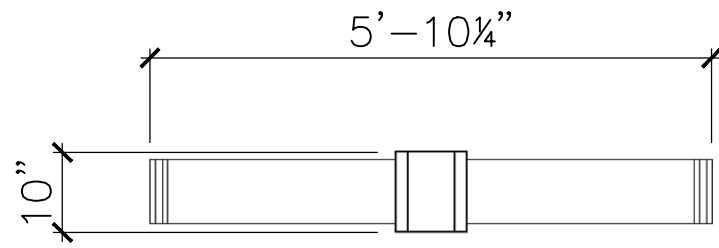

TOP VIEW

SCALE: 1/2" = 1'