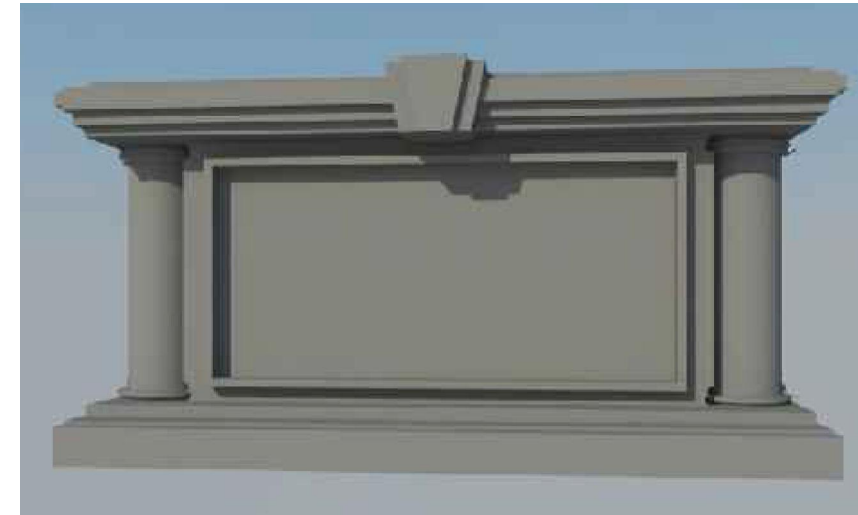

PRODUCT VIEW

SCALE: 1/2" = 1'