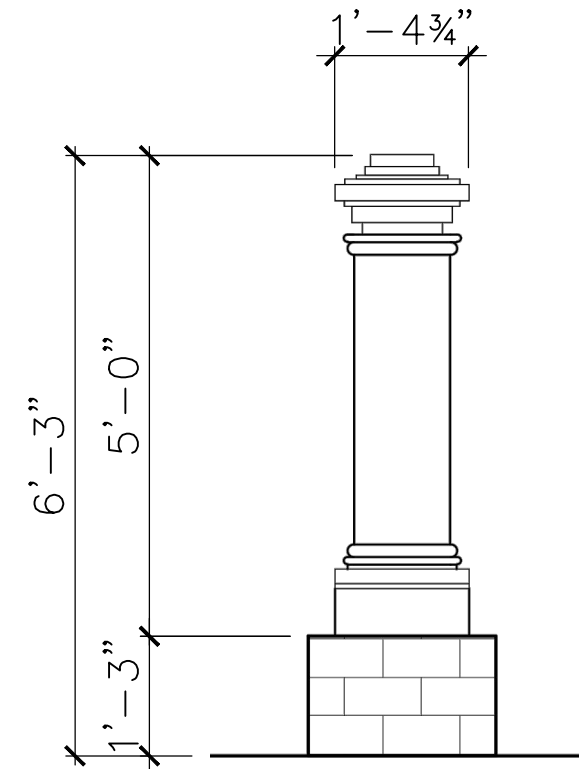

SCALE: 1/2" = 1'

FRONT VIEW

SCALE: 1/2" = 1'

RIGHT-SIDE VIEW

SCALE: 1/2" = 1'

ALL RIGHTS RESERVED. THIS DRAWING IS PROPERTY OF THE 4 KIDS INC. AND MAY BE USED ONLY WHEN UTILIZING THE 4 KIDS INC. GENERAL TERMS AND CONDITIONS APPLY AND ARE INCORPORATED HERE IN BY REFERENCE. THIS DETAIL MAY NOT APPLY TO ALL CONDITIONS AND CONSTRUCTION SITUATIONS.

DRAWN BY:

DATE:

SCALE: AS NOTED

SHEET:

DWG. SHEET:

TOP VIEW

SCALE: 1/2" = 1'

PRODUCT VIEW