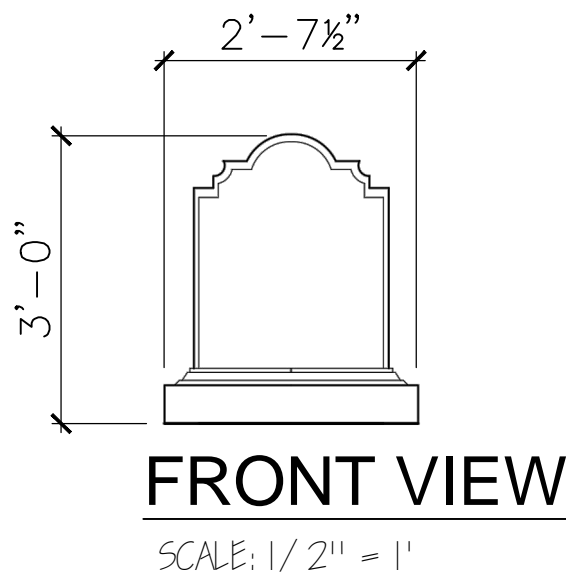

PRODUCT VIEW
SCALE: 1/2" = 1'

ALL RIGHTS RESERVED. THIS DRAWING IS PROPERTY OF THE 4 KIDS INC. AND MAY BE USED ONLY WHEN UTILIZING THE 4 KIDS INC. GENERAL TERMS AND CONDITIONS APPLY AND ARE INCORPORATED HERE IN BY REFERENCE. THIS DETAIL MAY NOT APPLY TO ALL CONDITIONS AND CONSTRUCTION SITUATIONS.

ITEM ID: SIG152

MATERIAL: GFRC

MOLD

APX. TTL. WEIGHT

TOTAL # OF ITEM:

- LBS. [- KG]

TOTAL SQ. FEET: - [- sqm.]

PROJECT:

TITLE: SIGN 37-3'H

REFERENCES:

COLOR & PER APPROVED SAMPLE
TEXTURE: PER APPROVED SAMPLE

CUSTOM THEMED PLAYGROUNDS

4400 ONEAL STREET, GREENVILLE, TX 75401 PHONE 903.454.9237 FAX 903.454.3642

TYPE DWG: FABRICATION

DRAWN BY:

DATE:

SCALE: AS NOTED

SHEET:

DWG. SHEET: