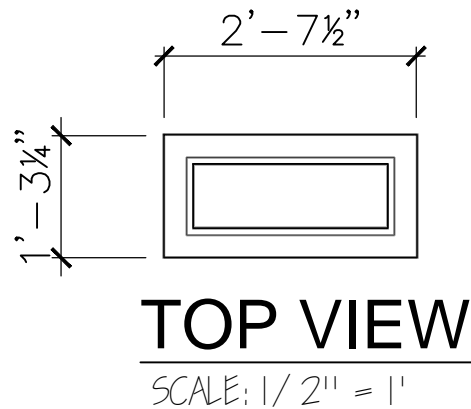

PRODUCT VIEW
SCALE: 1/2" = 1'

ALL RIGHTS RESERVED. THIS DRAWING IS PROPERTY OF THE 4 KIDS INC. AND MAY BE USED ONLY WHEN UTILIZING THE 4 KIDS INC. GENERAL TERMS AND CONDITIONS APPLY AND ARE INCORPORATED HERE IN BY REFERENCE. THIS DETAIL MAY NOT APPLY TO ALL CONDITIONS AND CONSTRUCTION SITUATIONS.

ITEM ID: SIG152

MATERIAL: GFRC

MOLD

APX. TTL. WEIGHT

TOTAL # OF ITEM:

- LBS. [- KG]

TOTAL SQ. FEET: - [- sqm.]

PROJECT:

TITLE: SIGN 37-3'H

REFERENCES:

COLOR & PER APPROVED SAMPLE
TEXTURE: PER APPROVED SAMPLE

CUSTOM THEMED PLAYGROUNDS

4400 ONEAL STREET, GREENVILLE, TX 75401 PHONE 903.454.9237 FAX 903.454.3642

TYPE DWG: FABRICATION

DRAWN BY:

DATE:

SCALE: AS NOTED

SHEET:

DWG. SHEET: