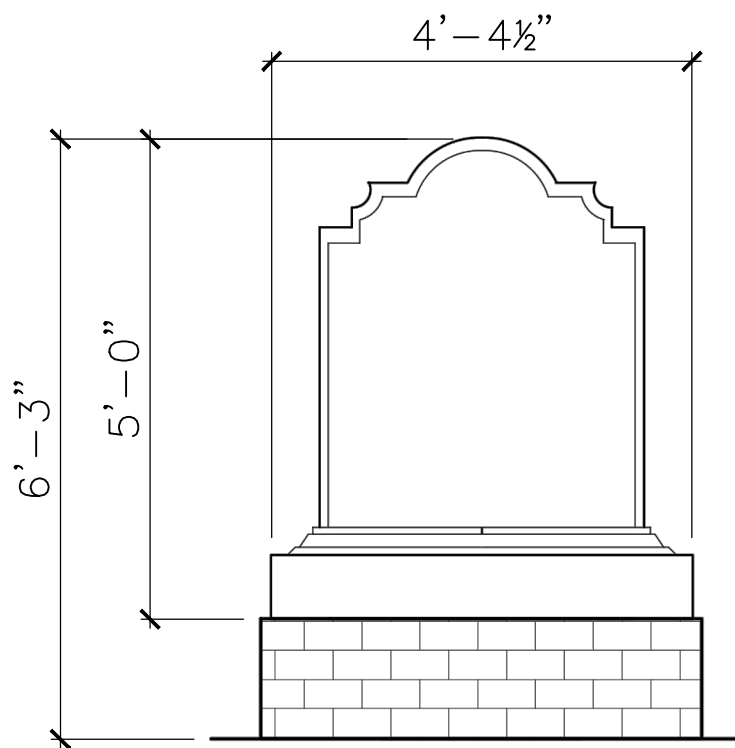

Sign 37

Whether you call it a sign, a display, a marker or a marquee, you will be sure to call The 4 Kids sign structure here a top quality example of superior signage that catches the eye of your customers and helps build your business. Setting the stage for a pleasant experience at any venue, be it medical facility or military installation, courthouse or basketball court, school or shrine, this sign structure offers property owners a vast surface for any size or style lettering and a captivating arched detail that will make readers sit up and take notice. Ranging in height from 3 to 6 feet tall, the sign can also be mounted on an attractive brick base that adds another foot and 3 inches overall. In addition, The 4 Kids team of experts can customize designs for clients who have their own ideas and specifications, but the high levels of quality don't change, including a glass fiber reinforced concrete finish that is virtually indestructible in all weather, for consistently low maintenance and high performance. Call our professionals today to discuss your signage needs.

DRAWN BY:

DATE:

SCALE: AS NOTED

SHEET:

DWG. SHEET:

TOP VIEW

SCALE: 1/2" = 1'

FRONT VIEW

SCALE: 1/2" = 1'

RIGHT-SIDE VIEW

SCALE: 1/2" = 1'

PRODUCT VIEW

SCALE: 1/2" = 1'

ALL RIGHTS RESERVED. THIS DRAWING IS PROPERTY OF THE 4 KIDS INC. AND MAY BE USED ONLY WHEN UTILIZING THE 4 KIDS INC. GENERAL TERMS AND CONDITIONS APPLY AND ARE INCORPORATED HERE IN BY REFERENCE. THIS DETAIL MAY NOT APPLY TO ALL CONDITIONS AND CONSTRUCTION SITUATIONS.