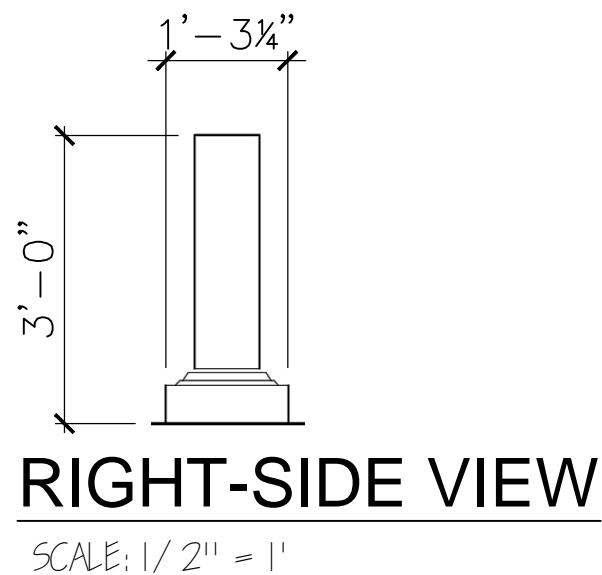

PRODUCT VIEW
SCALE: 1/2" = 1'

ALL RIGHTS RESERVED. THIS DRAWING IS PROPERTY OF THE 4 KIDS INC. AND MAY BE USED ONLY WHEN UTILIZING THE 4 KIDS INC. GENERAL TERMS AND CONDITIONS APPLY AND ARE INCORPORATED HERE IN BY REFERENCE. THIS DETAIL MAY NOT APPLY TO ALL CONDITIONS AND CONSTRUCTION SITUATIONS.

ITEM ID: SIG152

MATERIAL: GFRC

MOLD

APX. TTL. WEIGHT

TOTAL # OF ITEM:

- LBS. [- KG]

TOTAL SQ. FEET: - [- sqm.]

PROJECT:

TITLE: SIGN 37-3'H

REFERENCES:

COLOR & PER APPROVED SAMPLE
TEXTURE: PER APPROVED SAMPLE

CUSTOM THEMED PLAYGROUNDS

4400 ONEAL STREET, GREENVILLE, TX 75401 PHONE 903.454.9237 FAX 903.454.3642

TYPE DWG: FABRICATION

DRAWN BY:

DATE:

SCALE: AS NOTED

SHEET:

DWG. SHEET: