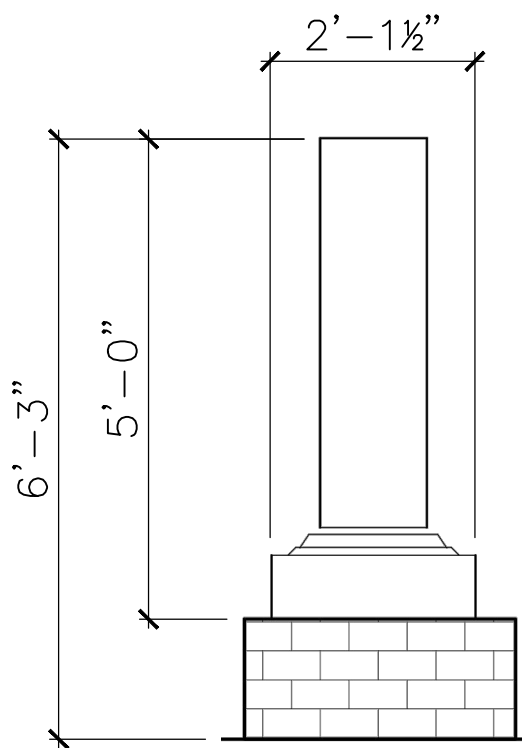

DRAWN BY:

DATE:

SCALE: AS NOTED

SHEET:

DWG. SHEET:

TOP VIEW

SCALE: 1/2" = 1'

FRONT VIEW

SCALE: 1/2" = 1'

RIGHT-SIDE VIEW

SCALE: 1/2" = 1'

PRODUCT VIEW

SCALE: 1/2" = 1'

ALL RIGHTS RESERVED. THIS DRAWING IS PROPERTY OF THE 4 KIDS INC. AND MAY BE USED ONLY WHEN UTILIZING THE 4 KIDS INC. GENERAL TERMS AND CONDITIONS APPLY AND ARE INCORPORATED HERE IN BY REFERENCE. THIS DETAIL MAY NOT APPLY TO ALL CONDITIONS AND CONSTRUCTION SITUATIONS.