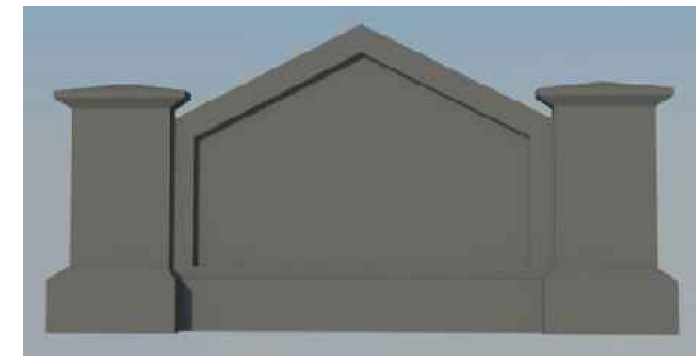

# Sign 40

Peaked and pillared in astonishing style, The 4 Kids eye-catching sign structure presents your message with an old world charm and panache. If the first thing your guests see at the entrance to your theme park, theater, museum, retail outlet or place of worship is this well designed, impressive sign, they are sure to be back again and again. Setting the stage for fun, for business or for peaceful contemplation, The 4 Kids amazing design is crafted to blend well with the décor plan while attracting attention and creating the tone for every location. A popular style for many and varied locations, this design is also loved by property owners and venue maintenance staff who value its high quality glass fiber reinforced concrete finish that is damage resistant in all weather conditions. Not even the intense heat of the desert, the snow and ice of the frozen north or the punishing exposure to sea salt spray can mar the good looks of this superior sign. Available in 3, 4, 5 and 6 feet tall versions, with an option for another foot and 3 inch brick base, the charming sign structure design can also be customized for size, shape and color.

SCALE: 1/2" = 1'

**RIGHT-SIDE VIEW**

SCALE: 1/2" = 1'

**PRODUCT VIEW**

SCALE: 1/2" = 1'

ALL RIGHTS RESERVED. THIS DRAWING IS PROPERTY OF THE 4 KIDS INC. AND MAY BE USED ONLY WHEN UTILIZING THE 4 KIDS INC. GENERAL TERMS AND CONDITIONS APPLY AND ARE INCORPORATED HERE IN BY REFERENCE. THIS DETAIL MAY NOT APPLY TO ALL CONDITIONS AND CONSTRUCTION SITUATIONS.