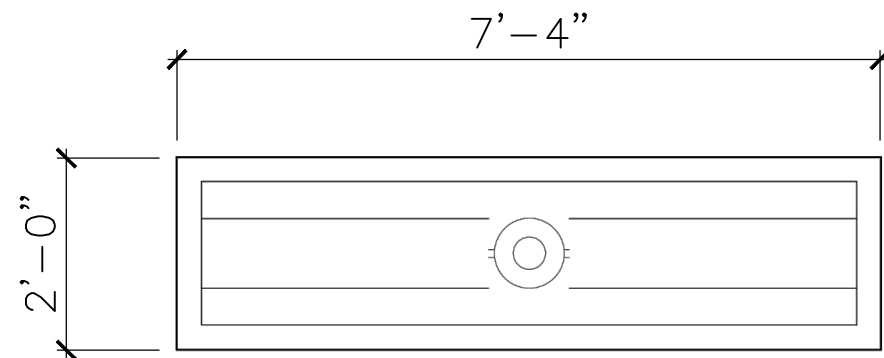

SCALE: 1/2" = 1'

RIGHT-SIDE VIEW

SCALE: 1/2" = 1'

PRODUCT VIEW

SCALE: 1/2" = 1'

ALL RIGHTS RESERVED. THIS DRAWING IS PROPERTY OF THE 4 KIDS INC. AND MAY BE USED ONLY WHEN UTILIZING THE 4 KIDS INC. GENERAL TERMS AND CONDITIONS APPLY AND ARE INCORPORATED HERE IN BY REFERENCE. THIS DETAIL MAY NOT APPLY TO ALL CONDITIONS AND CONSTRUCTION SITUATIONS.

DRAWN BY:

DATE:

SCALE: AS NOTED

SHEET:

DWG. SHEET:

TOP VIEW

SCALE: 1/2" = 1'

FRONT VIEW