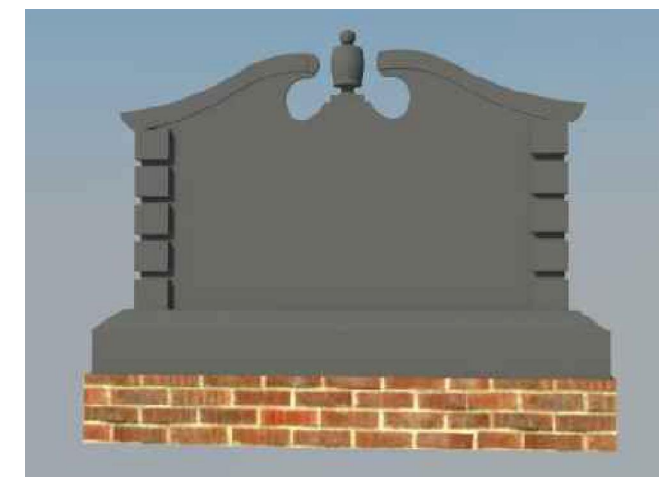

DRAWN BY:

DATE:

SCALE: AS NOTED

SHEET:

DWG. SHEET:

TOP VIEW

SCALE: 1/2" = 1'

FRONT VIEW

SCALE: 1/2" = 1'

RIGHT-SIDE VIEW

SCALE: 1/2" = 1'

PRODUCT VIEW

SCALE: 1/2" = 1'

ALL RIGHTS RESERVED. THIS DRAWING IS PROPERTY OF THE 4 KIDS INC. AND MAY BE USED ONLY WHEN UTILIZING THE 4 KIDS INC. GENERAL TERMS AND CONDITIONS APPLY AND ARE INCORPORATED HERE IN BY REFERENCE. THIS DETAIL MAY NOT APPLY TO ALL CONDITIONS AND CONSTRUCTION SITUATIONS.