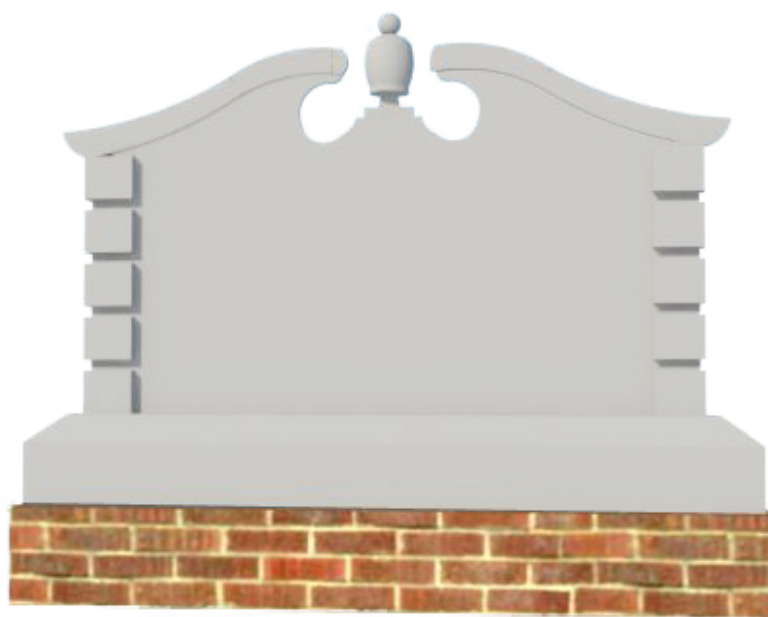

Why Use Us?

Let our team of experienced engineers and artists make your playground the destination for fun! We can create an exciting space where children's imaginations can run wild. A playscape where parents can feel secure and create lasting memories with their whole family.

Key Features

- Made in Greenville, Texas
- Standard or custom sizes
- A décor element for signage
- Options for placement are endless
- GFRC construction

Specifications

Dimensions:
3', 4', 5', 6'

Mounting Options:
See Typical
Installation Details

Contact Us

Ordering from The 4 Kids is easy, initial consultation & quote is free. We can also provide you with design ideas and conceptual drawings. We want your whole experience with The 4 Kids to be smooth & rewarding.

4400 Oneal St. Greenville, TX 75401

903.454.9237

info@the4kids.com

www.the4kids.com

© 2014 The 4 Kids Inc. All rights reserved.