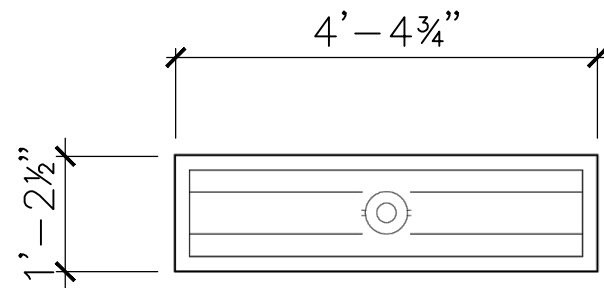

TOP VIEW

SCALE: 1/2" = 1'