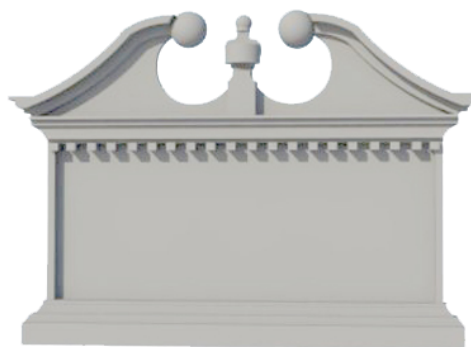

Why Use Us?

Let our team of experienced engineers and artists make your playground the destination for fun! We can create an exciting space where children's imaginations can run wild. A playscape where parents can feel secure and create lasting memories with their whole family.

Key Features

- Customized designs for size, shape and color
- Completely American made in Texas
- Expert designers and quality craftsmanship
- GFRC construction for low maintenance
- Perfect for attracting attention in any location

Specifications

Dimensions:

3', 4', 5', 6'

Mounting Options:

See Typical
Installation Details

Contact Us

Ordering from The 4 Kids is easy, initial consultation & quote is free. We can also provide you with design ideas and conceptual drawings. We want your whole experience with The 4 Kids to be smooth & rewarding.

4400 Oneal St. Greenville, TX 75401

903.454.9237

info@the4kids.com

www.the4kids.com

© 2014 The 4 Kids Inc. All rights reserved.