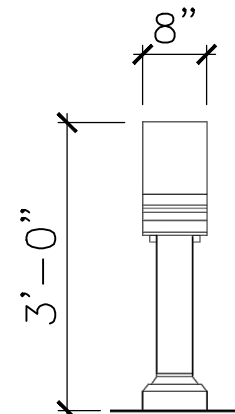

Specifications

Dimensions:

3', 4', 5', 6'

Mounting Options:

See Typical
Installation Details

Contact Us

Ordering from The 4 Kids is easy, initial consultation & quote is free. We can also provide you with design ideas and conceptual drawings. We want your whole experience with The 4 Kids to be smooth & rewarding.

SCALE: 1/2" = 1'

FRONT VIEW

SCALE: 1/2" = 1'

RIGHT-SIDE VIEW

SCALE: 1/2" = 1'

ALL RIGHTS RESERVED. THIS DRAWING IS PROPERTY OF THE 4 KIDS INC. AND MAY BE USED ONLY WHEN UTILIZING THE 4 KIDS INC. GENERAL TERMS AND CONDITIONS APPLY AND ARE INCORPORATED HERE IN BY REFERENCE. THIS DETAIL MAY NOT APPLY TO ALL CONDITIONS AND CONSTRUCTION SITUATIONS.

DRAWN BY:

DATE:

SCALE: AS NOTED

SHEET:

DWG. SHEET:

TOP VIEW

SCALE: 1/2" = 1'

PRODUCT VIEW