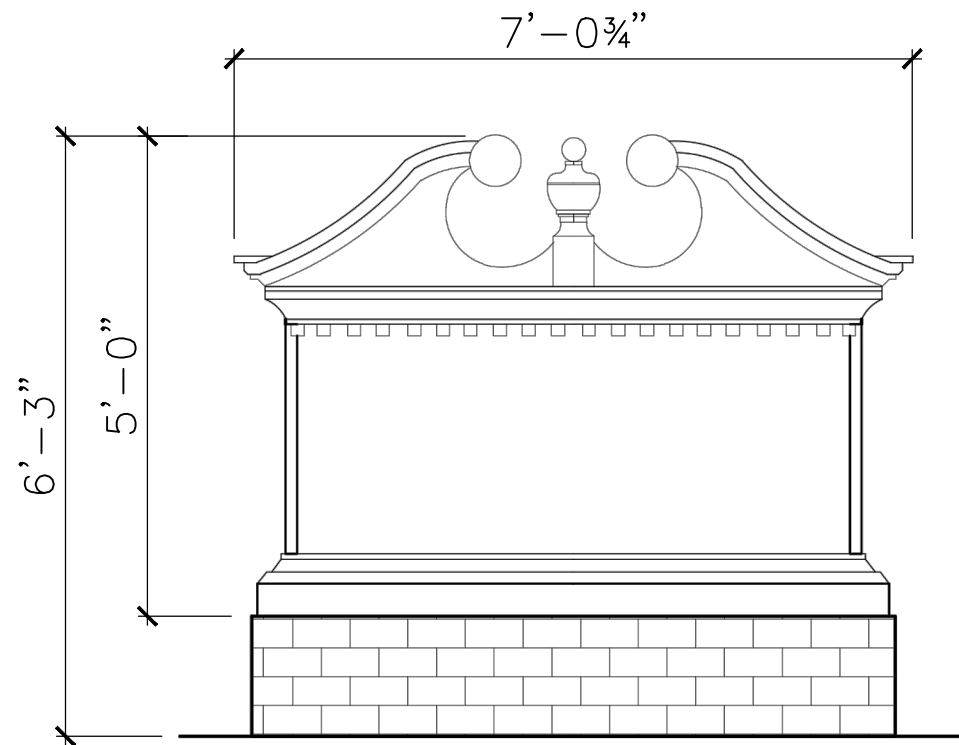

DRAWN BY:

DATE:

SCALE: AS NOTED

SHEET:

DWG. SHEET:

TOP VIEW

SCALE: 1/2" = 1'

PRODUCT VIEW

SCALE: 1/2" = 1'

FRONT VIEW

SCALE: 1/2" = 1'

RIGHT-SIDE VIEW

SCALE: 1/2" = 1'

ALL RIGHTS RESERVED. THIS DRAWING IS PROPERTY OF THE 4 KIDS INC. AND MAY BE USED ONLY WHEN UTILIZING THE 4 KIDS INC. GENERAL TERMS AND CONDITIONS APPLY AND ARE INCORPORATED HERE IN BY REFERENCE. THIS DETAIL MAY NOT APPLY TO ALL CONDITIONS AND CONSTRUCTION SITUATIONS.