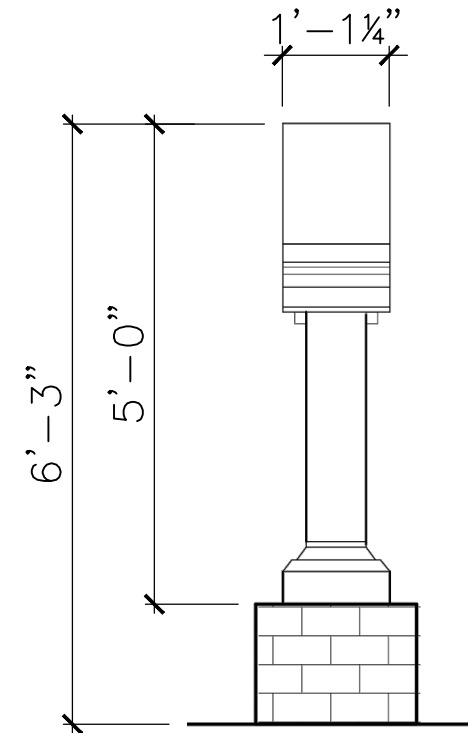

SCALE: 1/2" = 1'

FRONT VIEW

SCALE: 1/2" = 1'

RIGHT-SIDE VIEW

SCALE: 1/2" = 1'

ALL RIGHTS RESERVED. THIS DRAWING IS PROPERTY OF THE 4 KIDS INC. AND MAY BE USED ONLY WHEN UTILIZING THE 4 KIDS INC. GENERAL TERMS AND CONDITIONS APPLY AND ARE INCORPORATED HERE IN BY REFERENCE. THIS DETAIL MAY NOT APPLY TO ALL CONDITIONS AND CONSTRUCTION SITUATIONS.

DRAWN BY:

DATE:

SCALE: AS NOTED

SHEET:

DWG. SHEET:

TOP VIEW

SCALE: 1/2" = 1'

PRODUCT VIEW