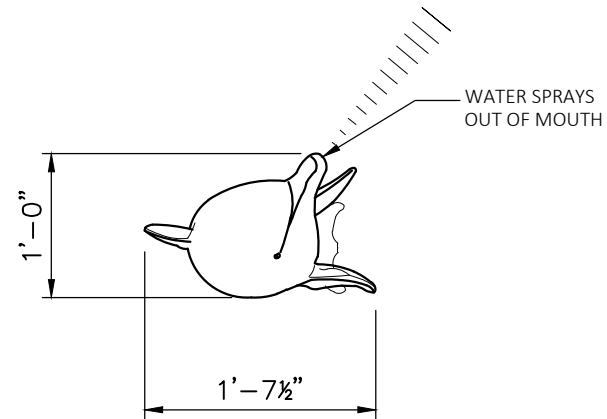

Key Features

- Customized just for you
- High fun factor on the playground
- Place in ocean themed parks and playgrounds
- Safe and sturdy for lots of fun

Specifications

Age Range:
N/A

Dimensions:
1'7.25"L x 12"W x 2'10"H

4400 Oneal St. Greenville, TX 75401

903.454.9237

info@the4kids.com

www.the4kids.com

© 2014 The 4 Kids Inc. All rights reserved.

SMALL DOLPHIN FOUNTAIN
19.25" X 12" X 34"

PRODUCT VIEW

SCALE: NTS