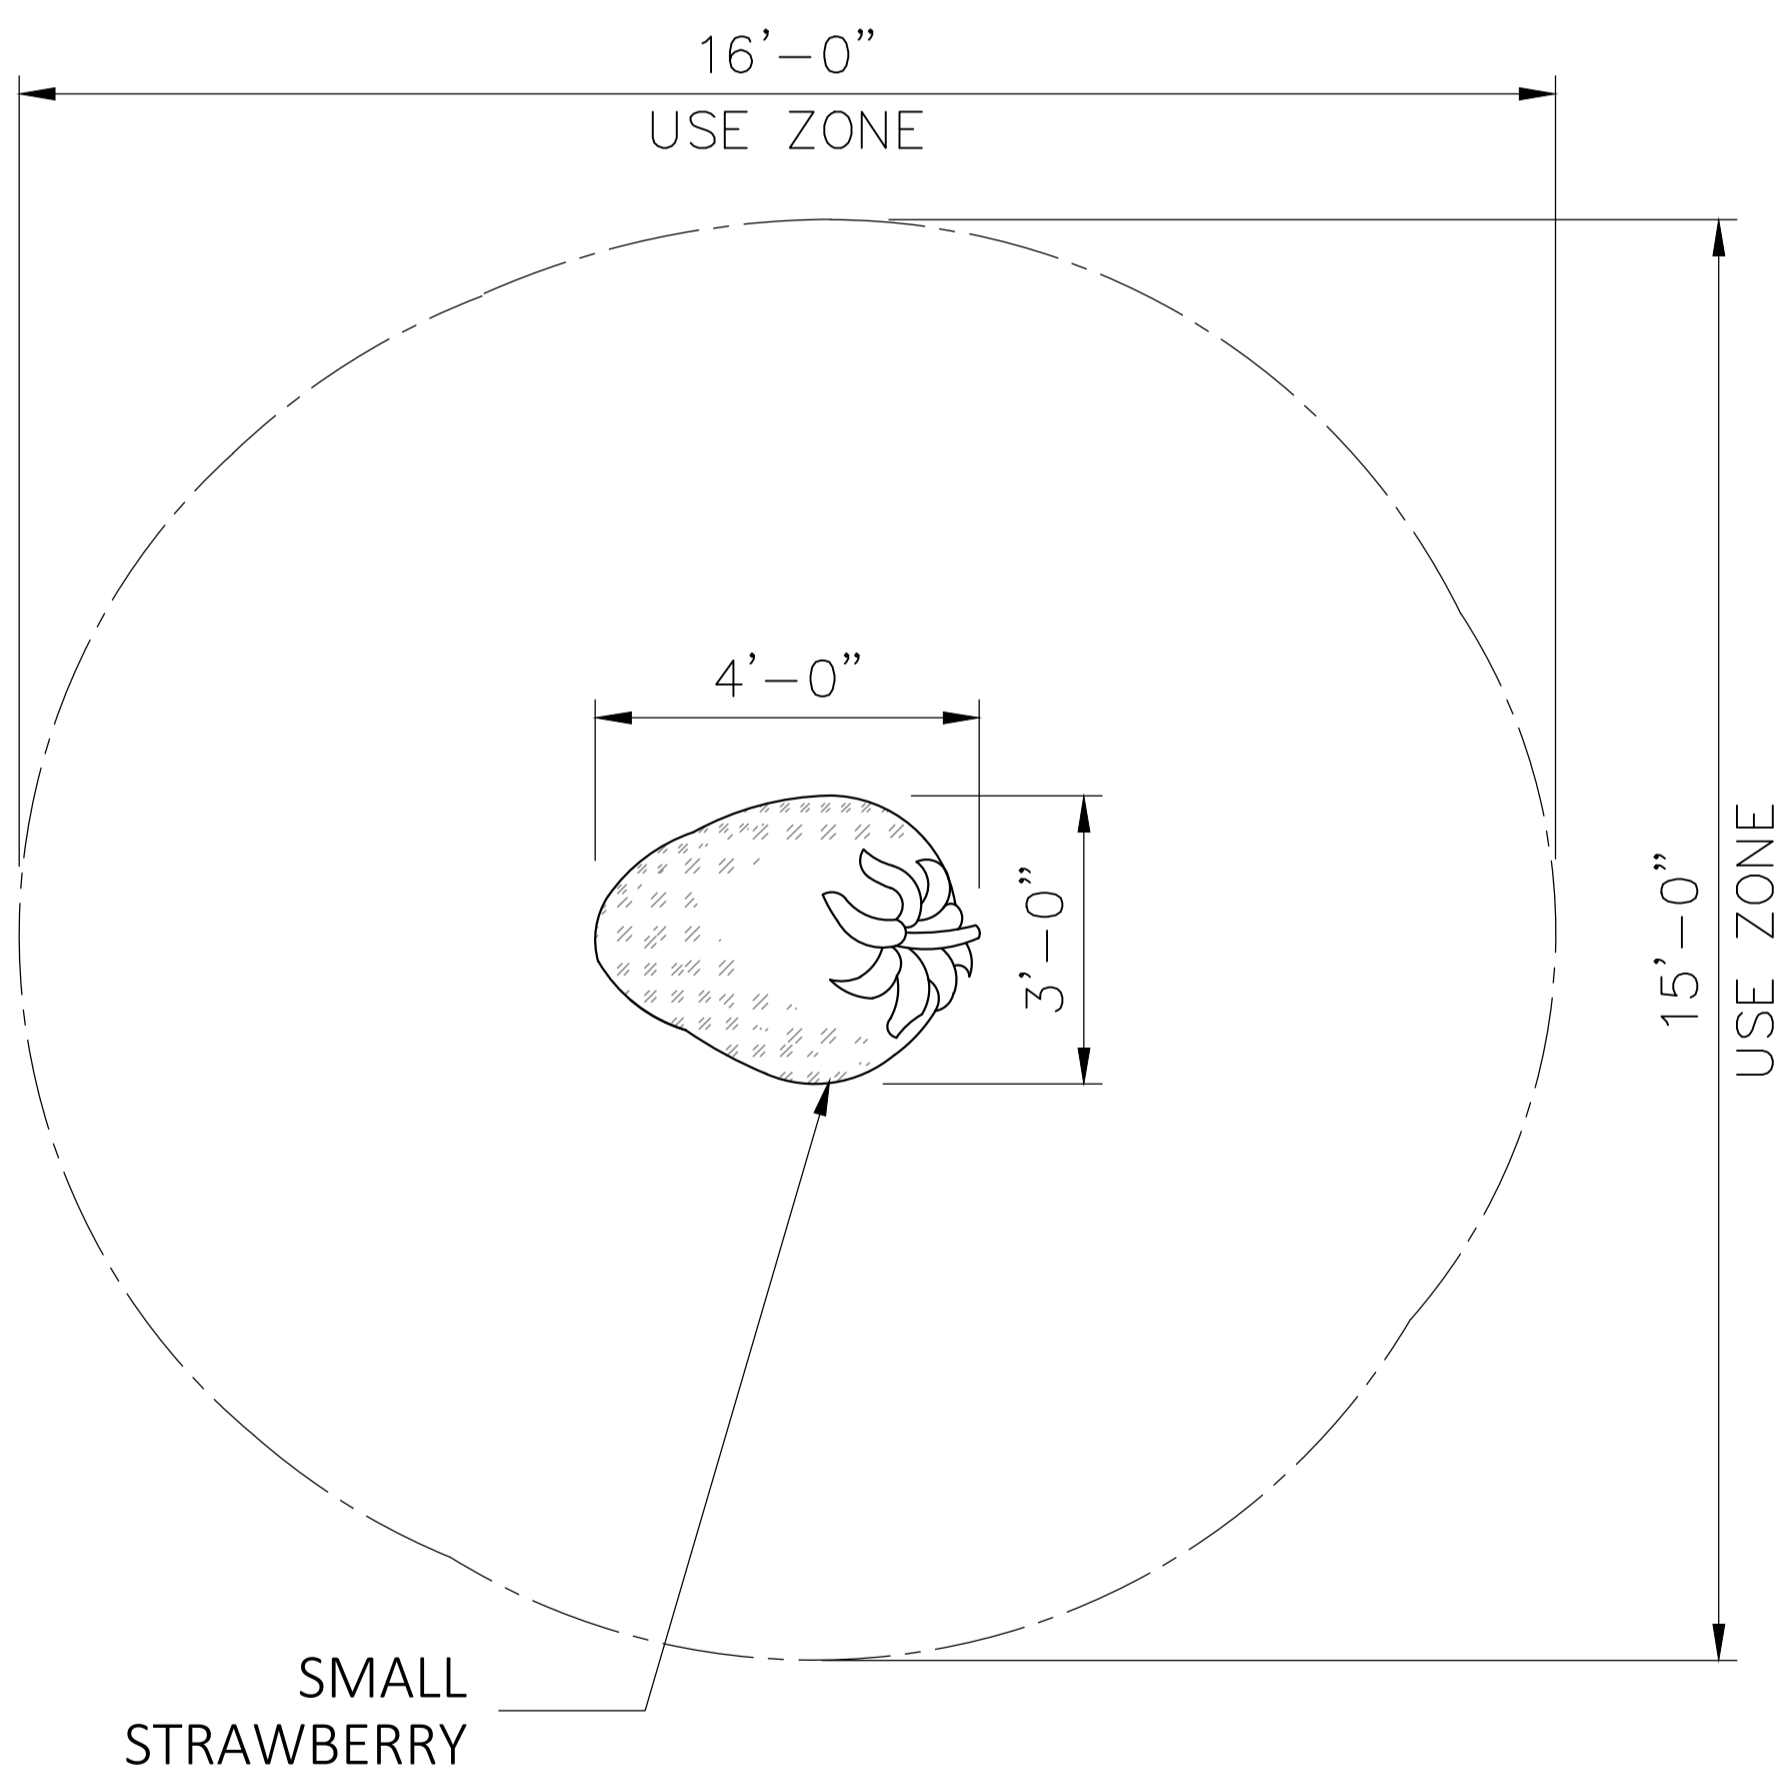

Specifications

Age Range:
N/A

Dimensions:
4'L x 3'W x 2'6"H

Use Zone:
16'L x 15'W

Mounting Options:
Installation Option 1
Installation Option 2

Contact Us

Ordering from The 4 Kids is easy, initial consultation & quote is free. We can also provide you with design ideas and conceptual drawings. We want your whole experience with The 4 Kids to be smooth & rewarding.

4400 Oneal St. Greenville, TX 75401

903.454.9237

info@the4kids.com

www.the4kids.com

© 2014 The 4 Kids Inc. All rights reserved.

SMALL STRAWBERRY
4'L x 3'W x 2'6"H

TOP VIEW

SCALE: 1/2" = 1'