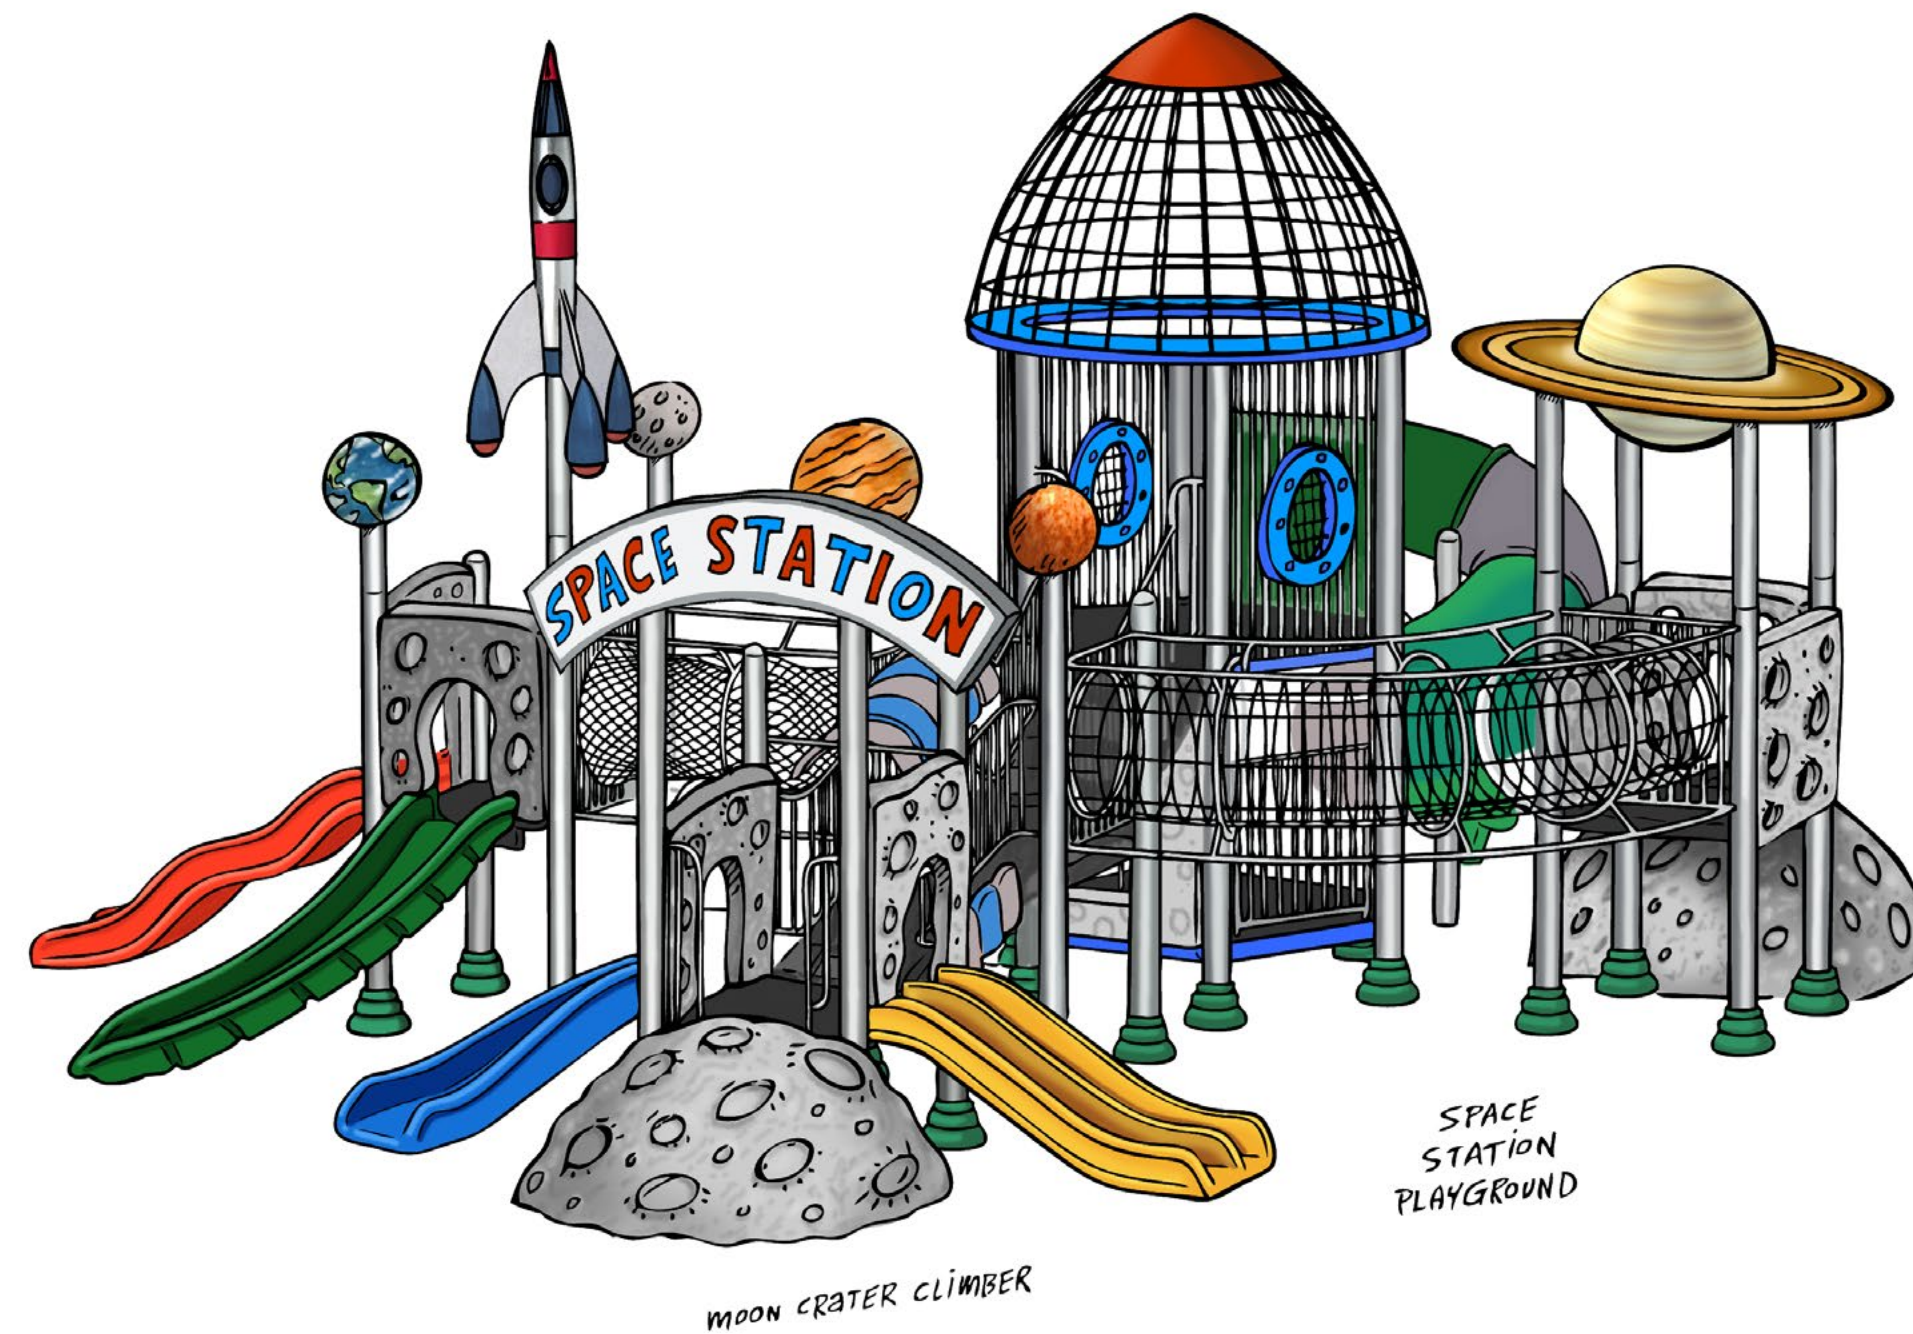

# Space Station

The magic of outer space is a common thread in children's fantasy. Imagine a child's delight at the opportunity to visit a Space Station, especially when it is as close as his favorite playground. Rocketing to the height of fun and play adventure, kids enjoying The 4 Kids Space Station all-inclusive playground are afforded an amazing work of playground art, created by talented artists, designers and engineers. Complete with slides and walkways, rocket sculptures, planets and moon rock climbers, The Space Station has it all for youngsters who love to climb, crawl, balance, slide and explore their way among the stars while indulging a healthy sense of make-believe adventure in space. Crafted from glass fiber reinforced concrete, this 35 foot long playground is tough, weather-resistant and virtually maintenance free, designed using the most stringent safety standards and meticulous detail to thrill and delight park goers in theme parks, community, commercial, indoor or outdoor play areas. The Space Station design is customized according to specific client needs and The 4 Kids playground experts offer a free initial consultation.

## Accessories and Options

Space Explorer

Rocket Sculpture

Astronaut

Saturn Space Sphere

## Space Station

---

The magic of outer space is a common thread in children's fantasy. Imagine a child's delight at the opportunity to visit a Space Station, especially when it is as close as his favorite playground.