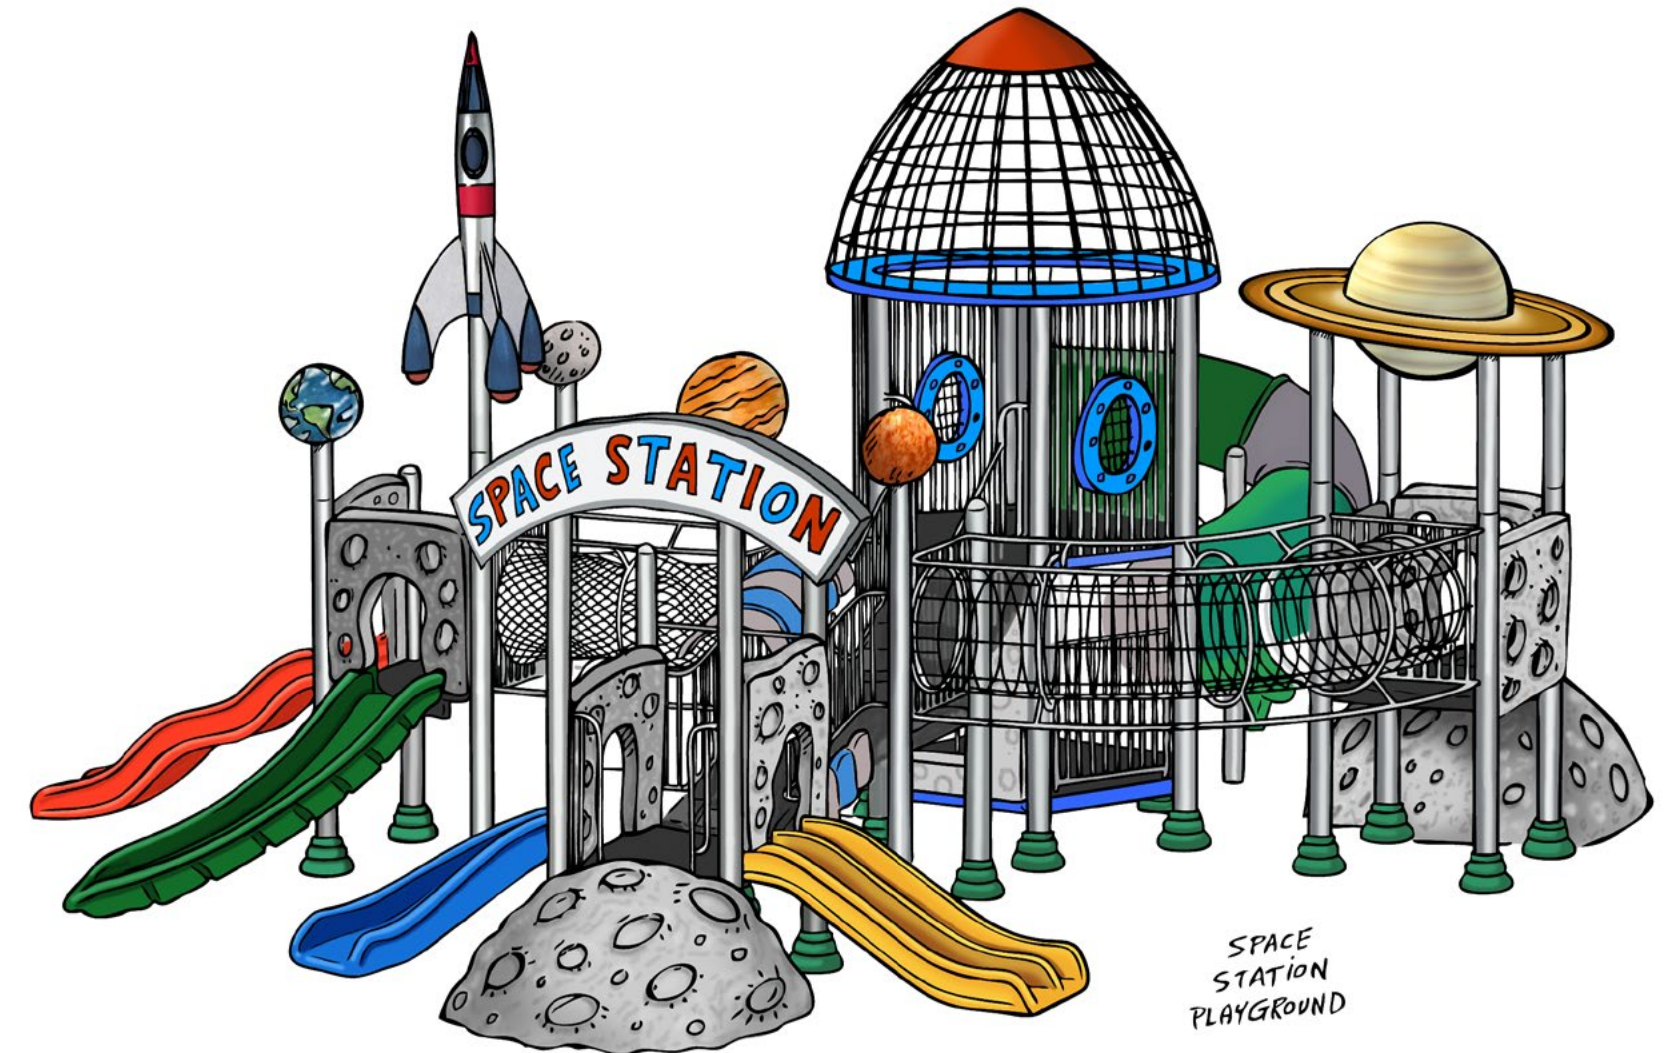

# Space Station

The magic of outer space is a common thread in children's fantasy. Imagine a child's delight at the opportunity to visit a Space Station, especially when it is as close as his favorite playground. Rocketing to the height of fun and play adventure, kids enjoying The 4 Kids Space Station all-inclusive playground are afforded an amazing work of playground art, created by talented artists, designers and engineers. Complete with slides and walkways, rocket sculptures, planets and moon rock climbers, The Space Station has it all for youngsters who love to climb, crawl, balance, slide and explore their way among the stars while indulging a healthy sense of make-believe adventure in space. Crafted from glass fiber reinforced concrete, this 35 foot long playground is tough, weather-resistant and virtually maintenance free, designed using the most stringent safety standards and meticulous detail to thrill and delight park goers in theme parks, community, commercial, indoor or outdoor play areas. The Space Station design is customized according to specific client needs and The 4 Kids playground experts offer a free initial consultation.

## Accessories and Options

Space Explorer

Rocket Sculpture

Astronaut

Saturn Space Sphere

## Space Station

---

The magic of outer space is a common thread in children's fantasy. Imagine a child's delight at the opportunity to visit a Space Station, especially when it is as close as his favorite playground.