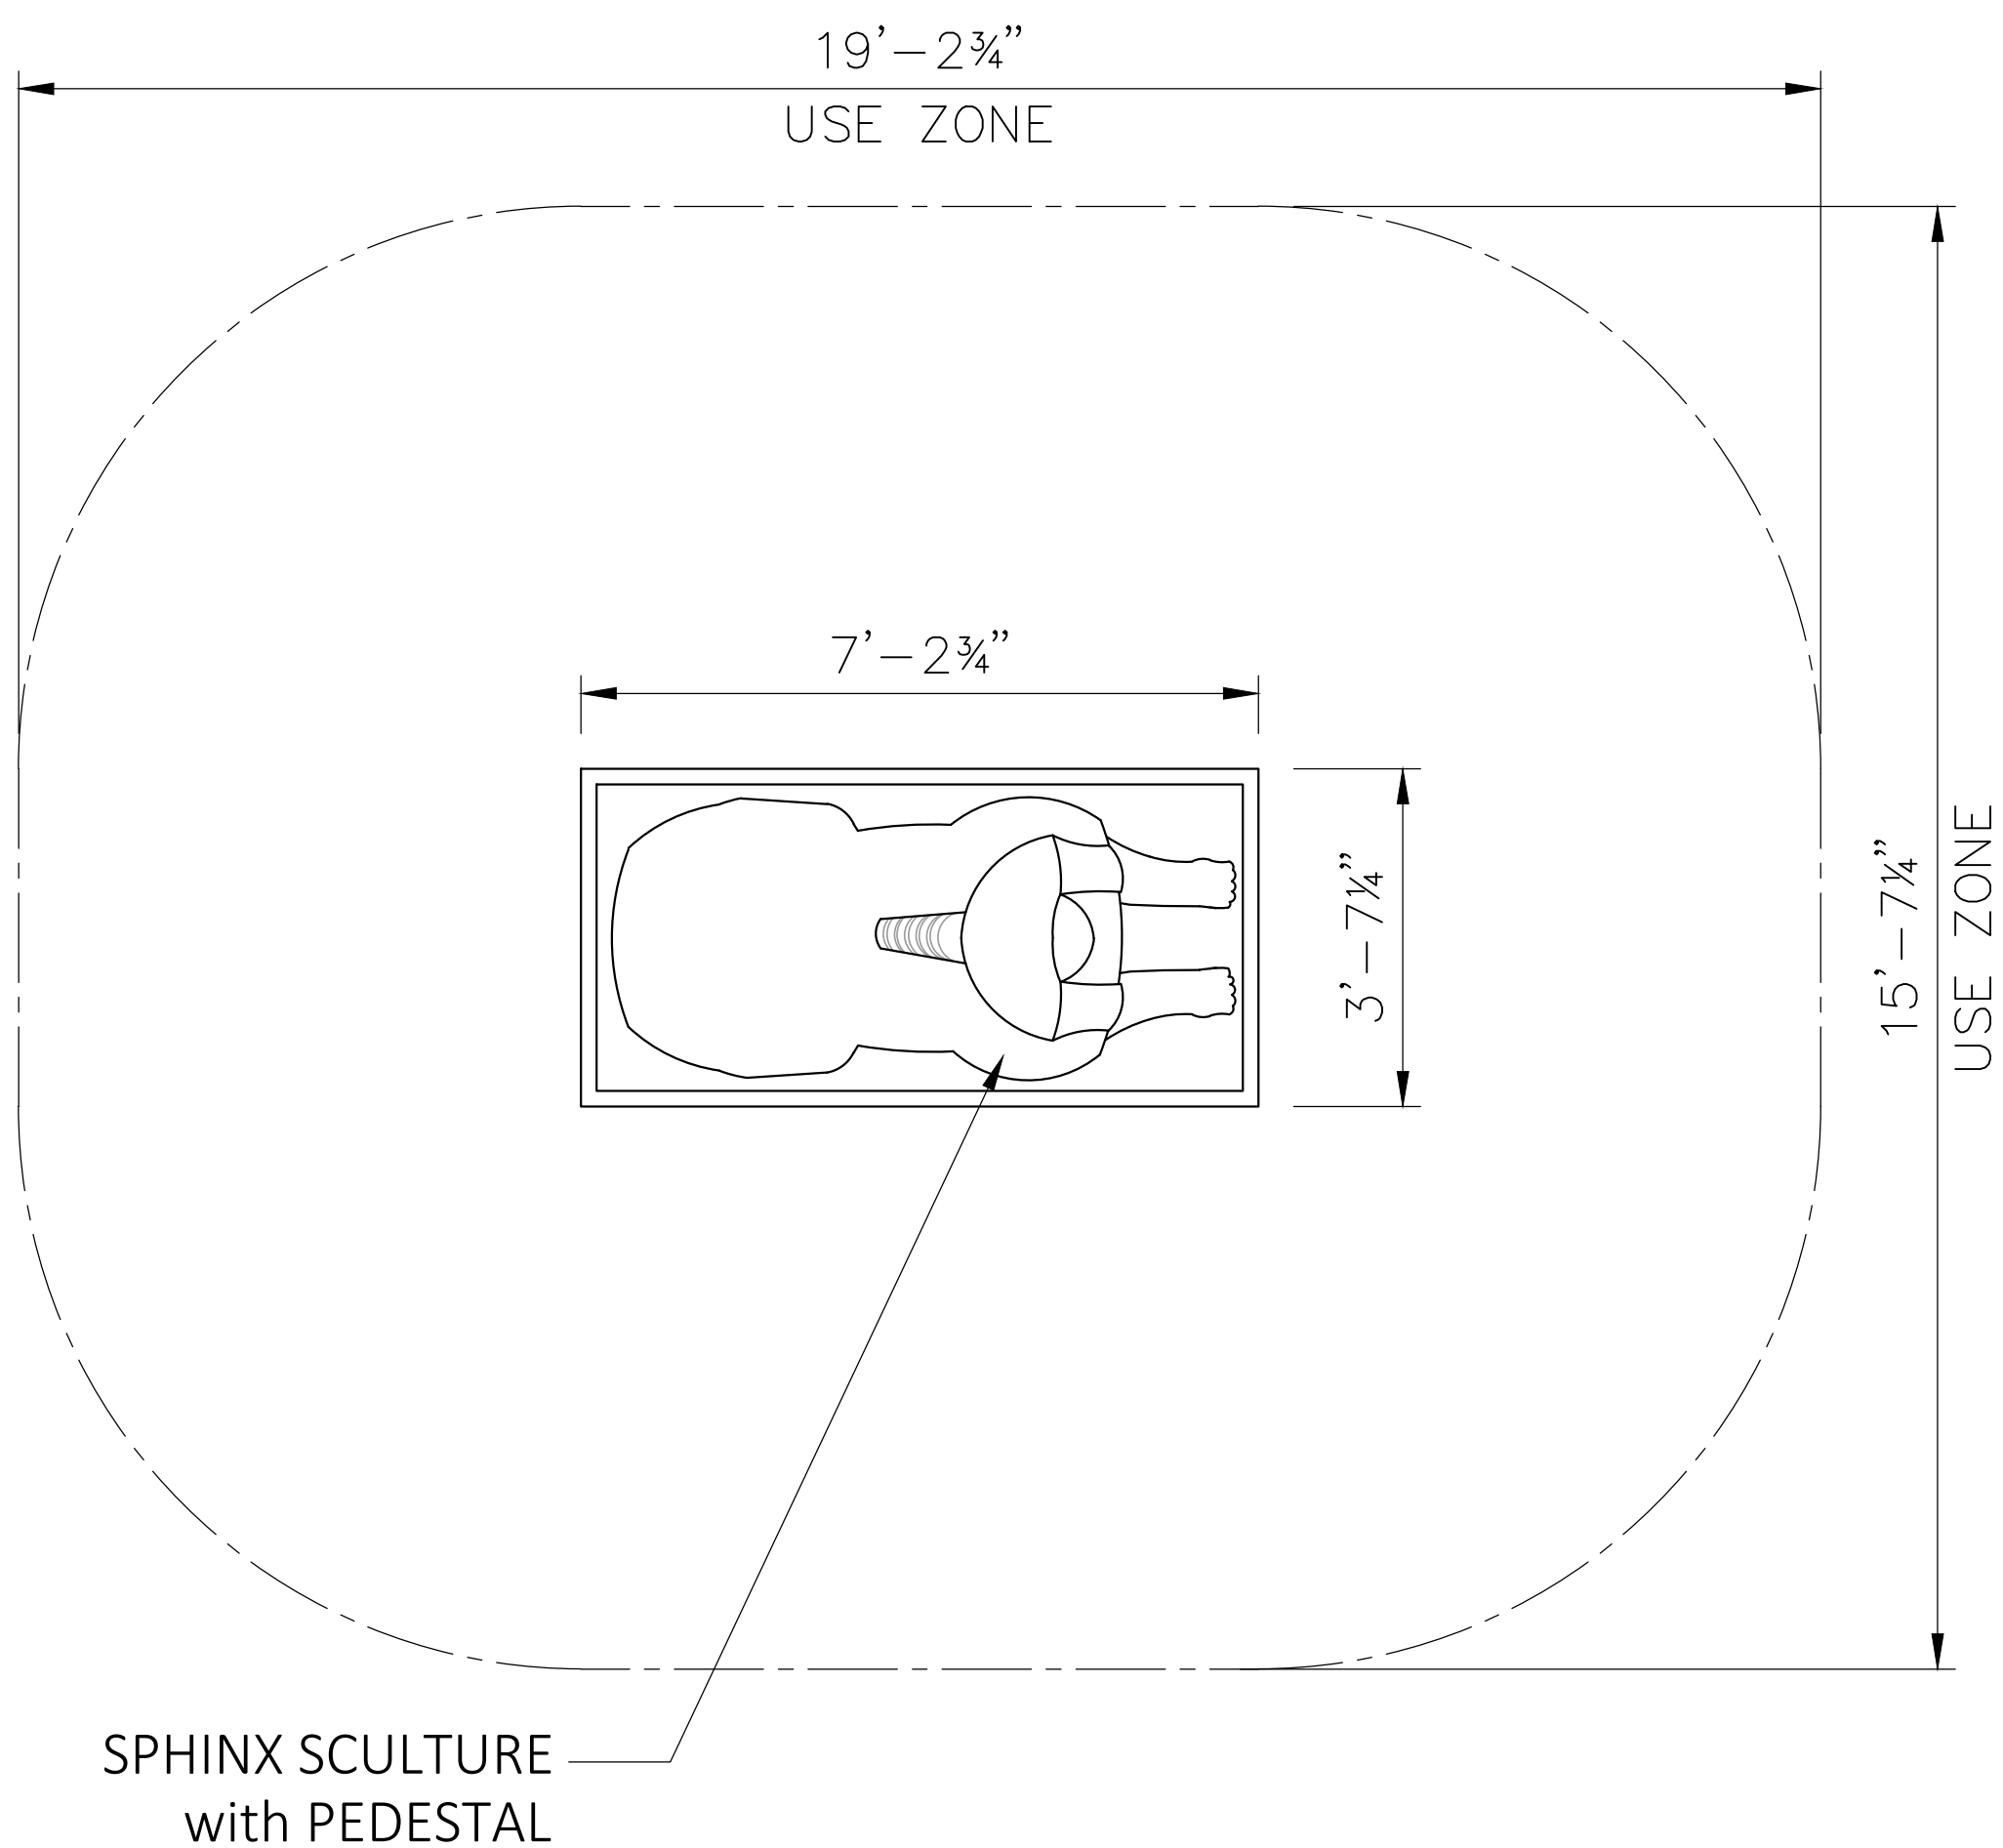

Specifications

Age Range:

2 - 5 years
5 - 12 years

Dimensions:

86.75" X 43.25 X 82"

Play Area:

19' X 15.5'

Mounting Options:

4400 Oneal St. Greenville, TX 75401

903.454.9237

info@the4kids.com

www.the4kids.com

SPHINX SCULPTURE with PEDESTAL
 86.75"L x 43.25"W x 82"H

TOP VIEW

SCALE: 1/2" = 1'