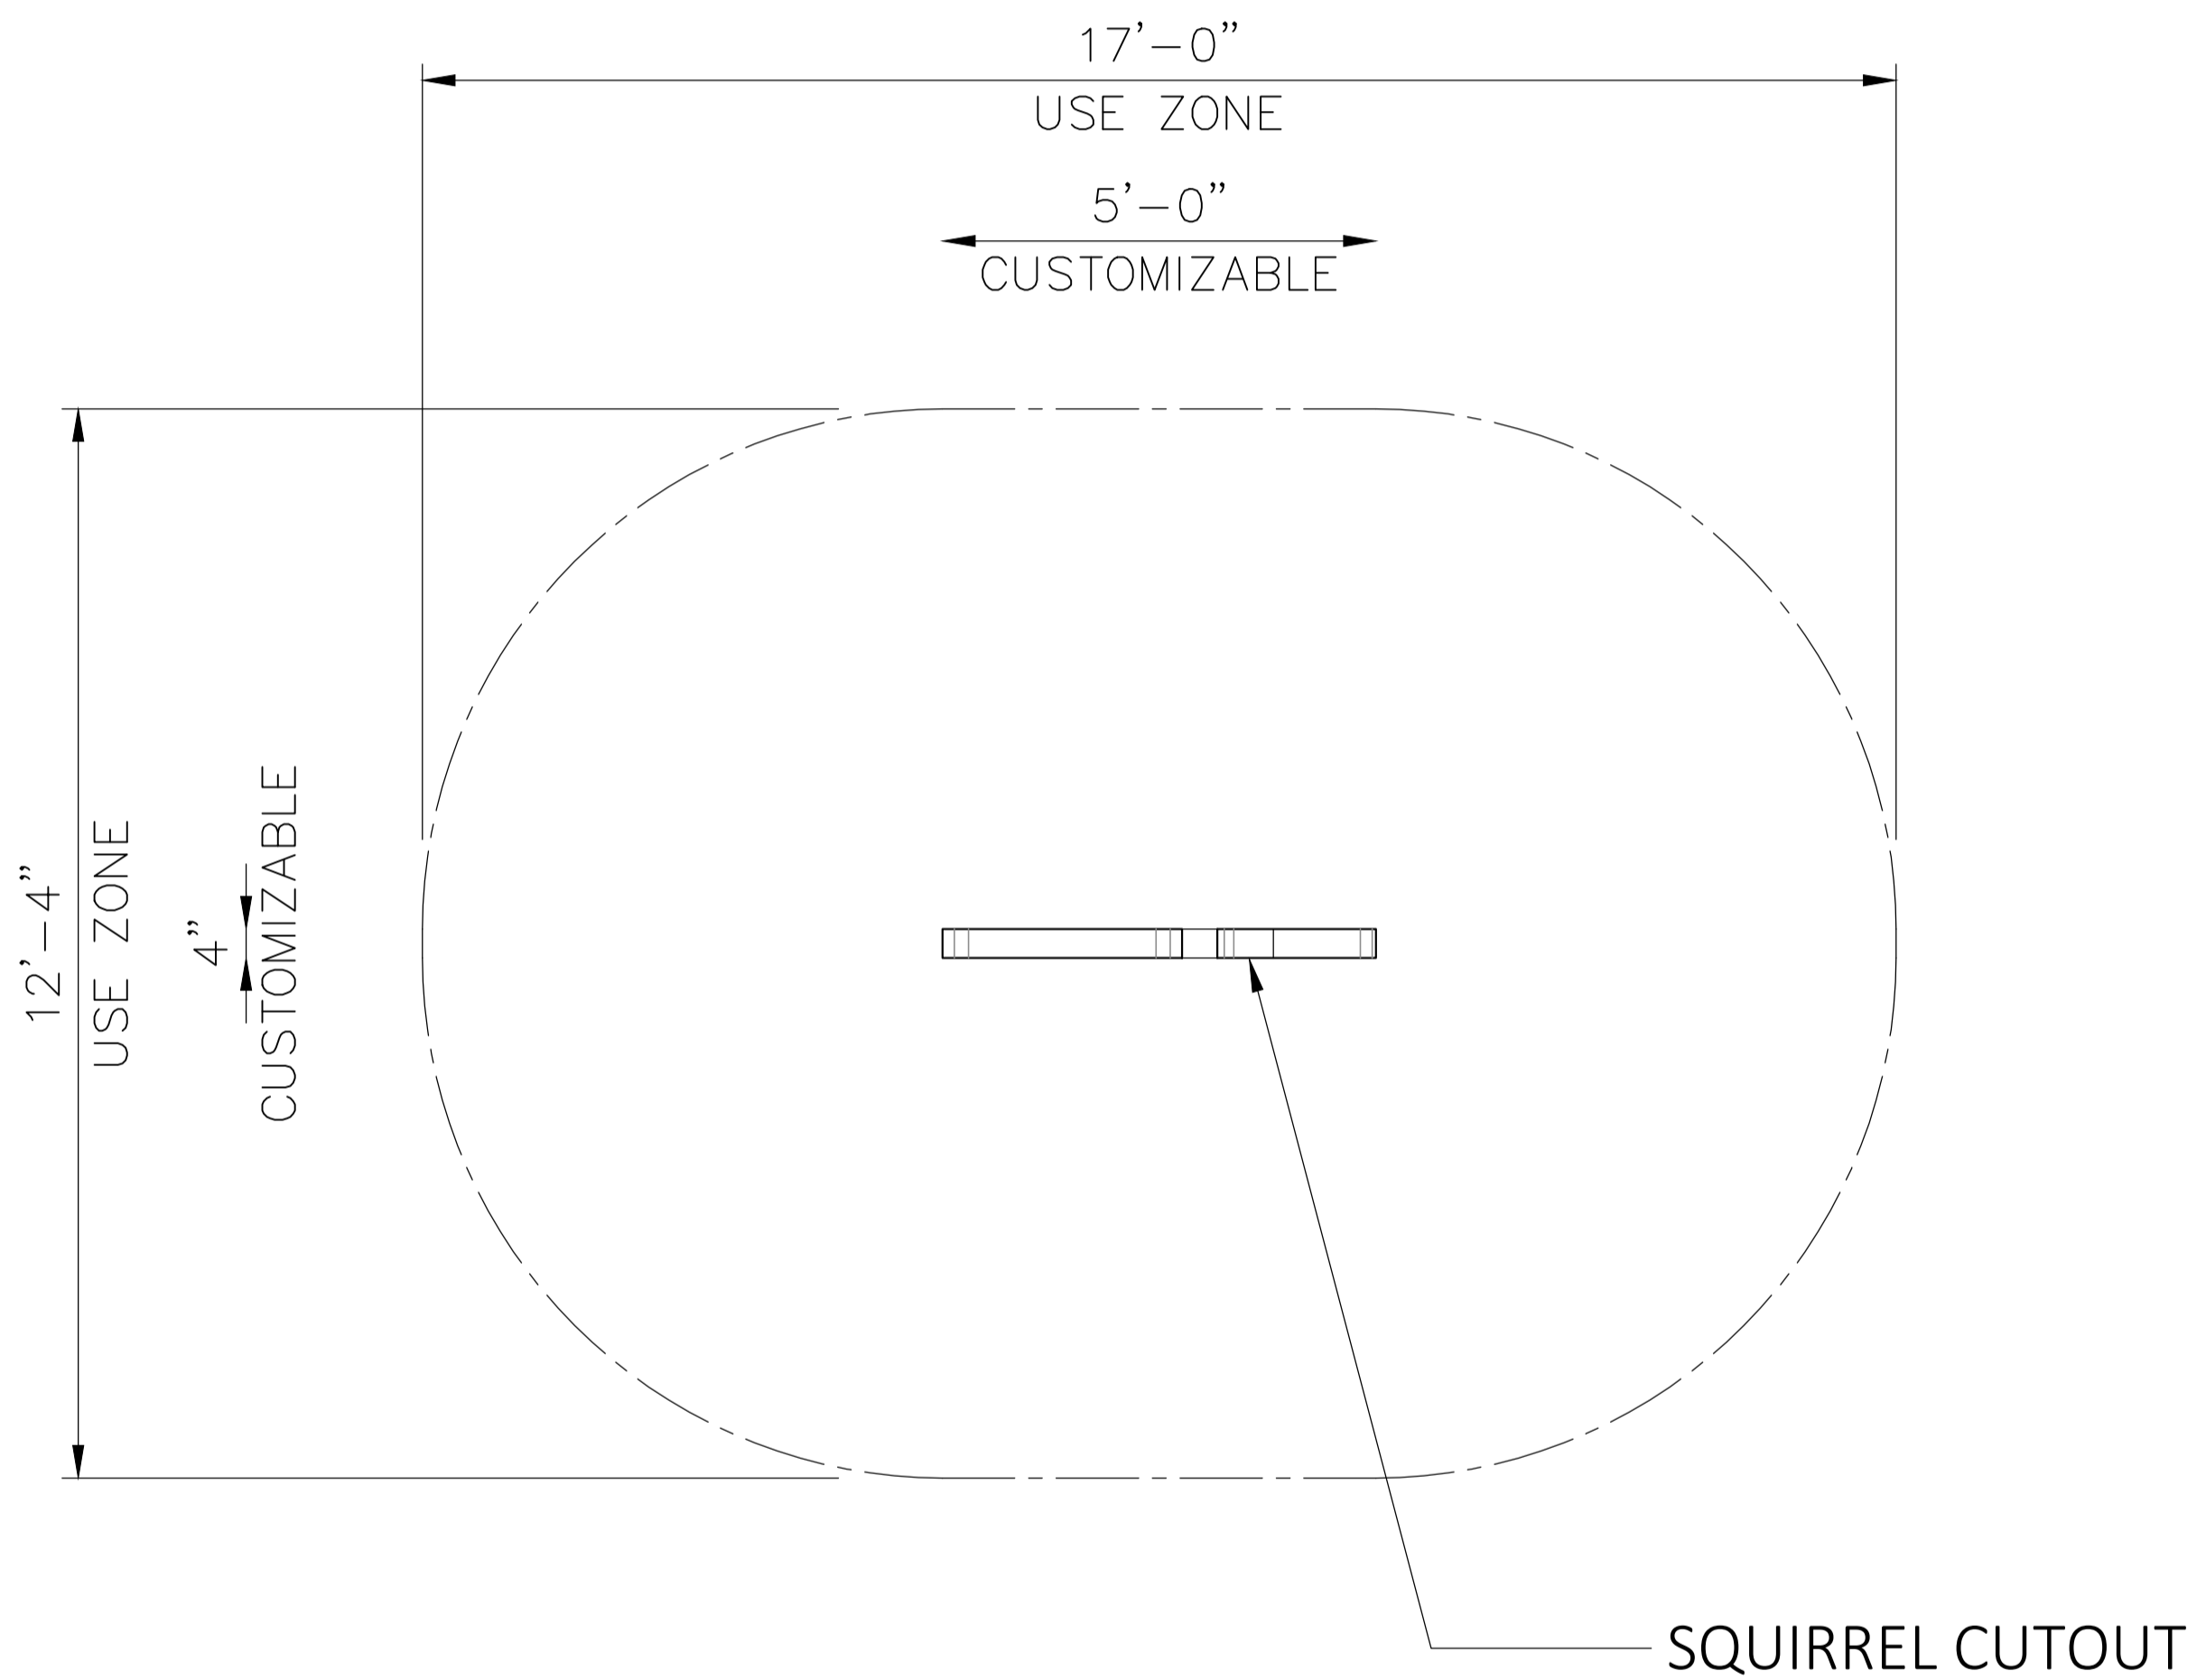

Specifications

Age Range:

2 - 5 years
5 - 12 years

Dimensions:

Fully Customizable

Use Zone:

N/A

Mounting Options:

4400 Oneal St. Greenville, TX 75401

903.454.9237

info@the4kids.com

www.the4kids.com

© 2014 The 4 Kids Inc. All rights reserved.

**SQUIRREL CUTOUT
FULLY CUSTOMIZABLE**

TOP VIEW

SCALE: 1/2" = 1'-0"