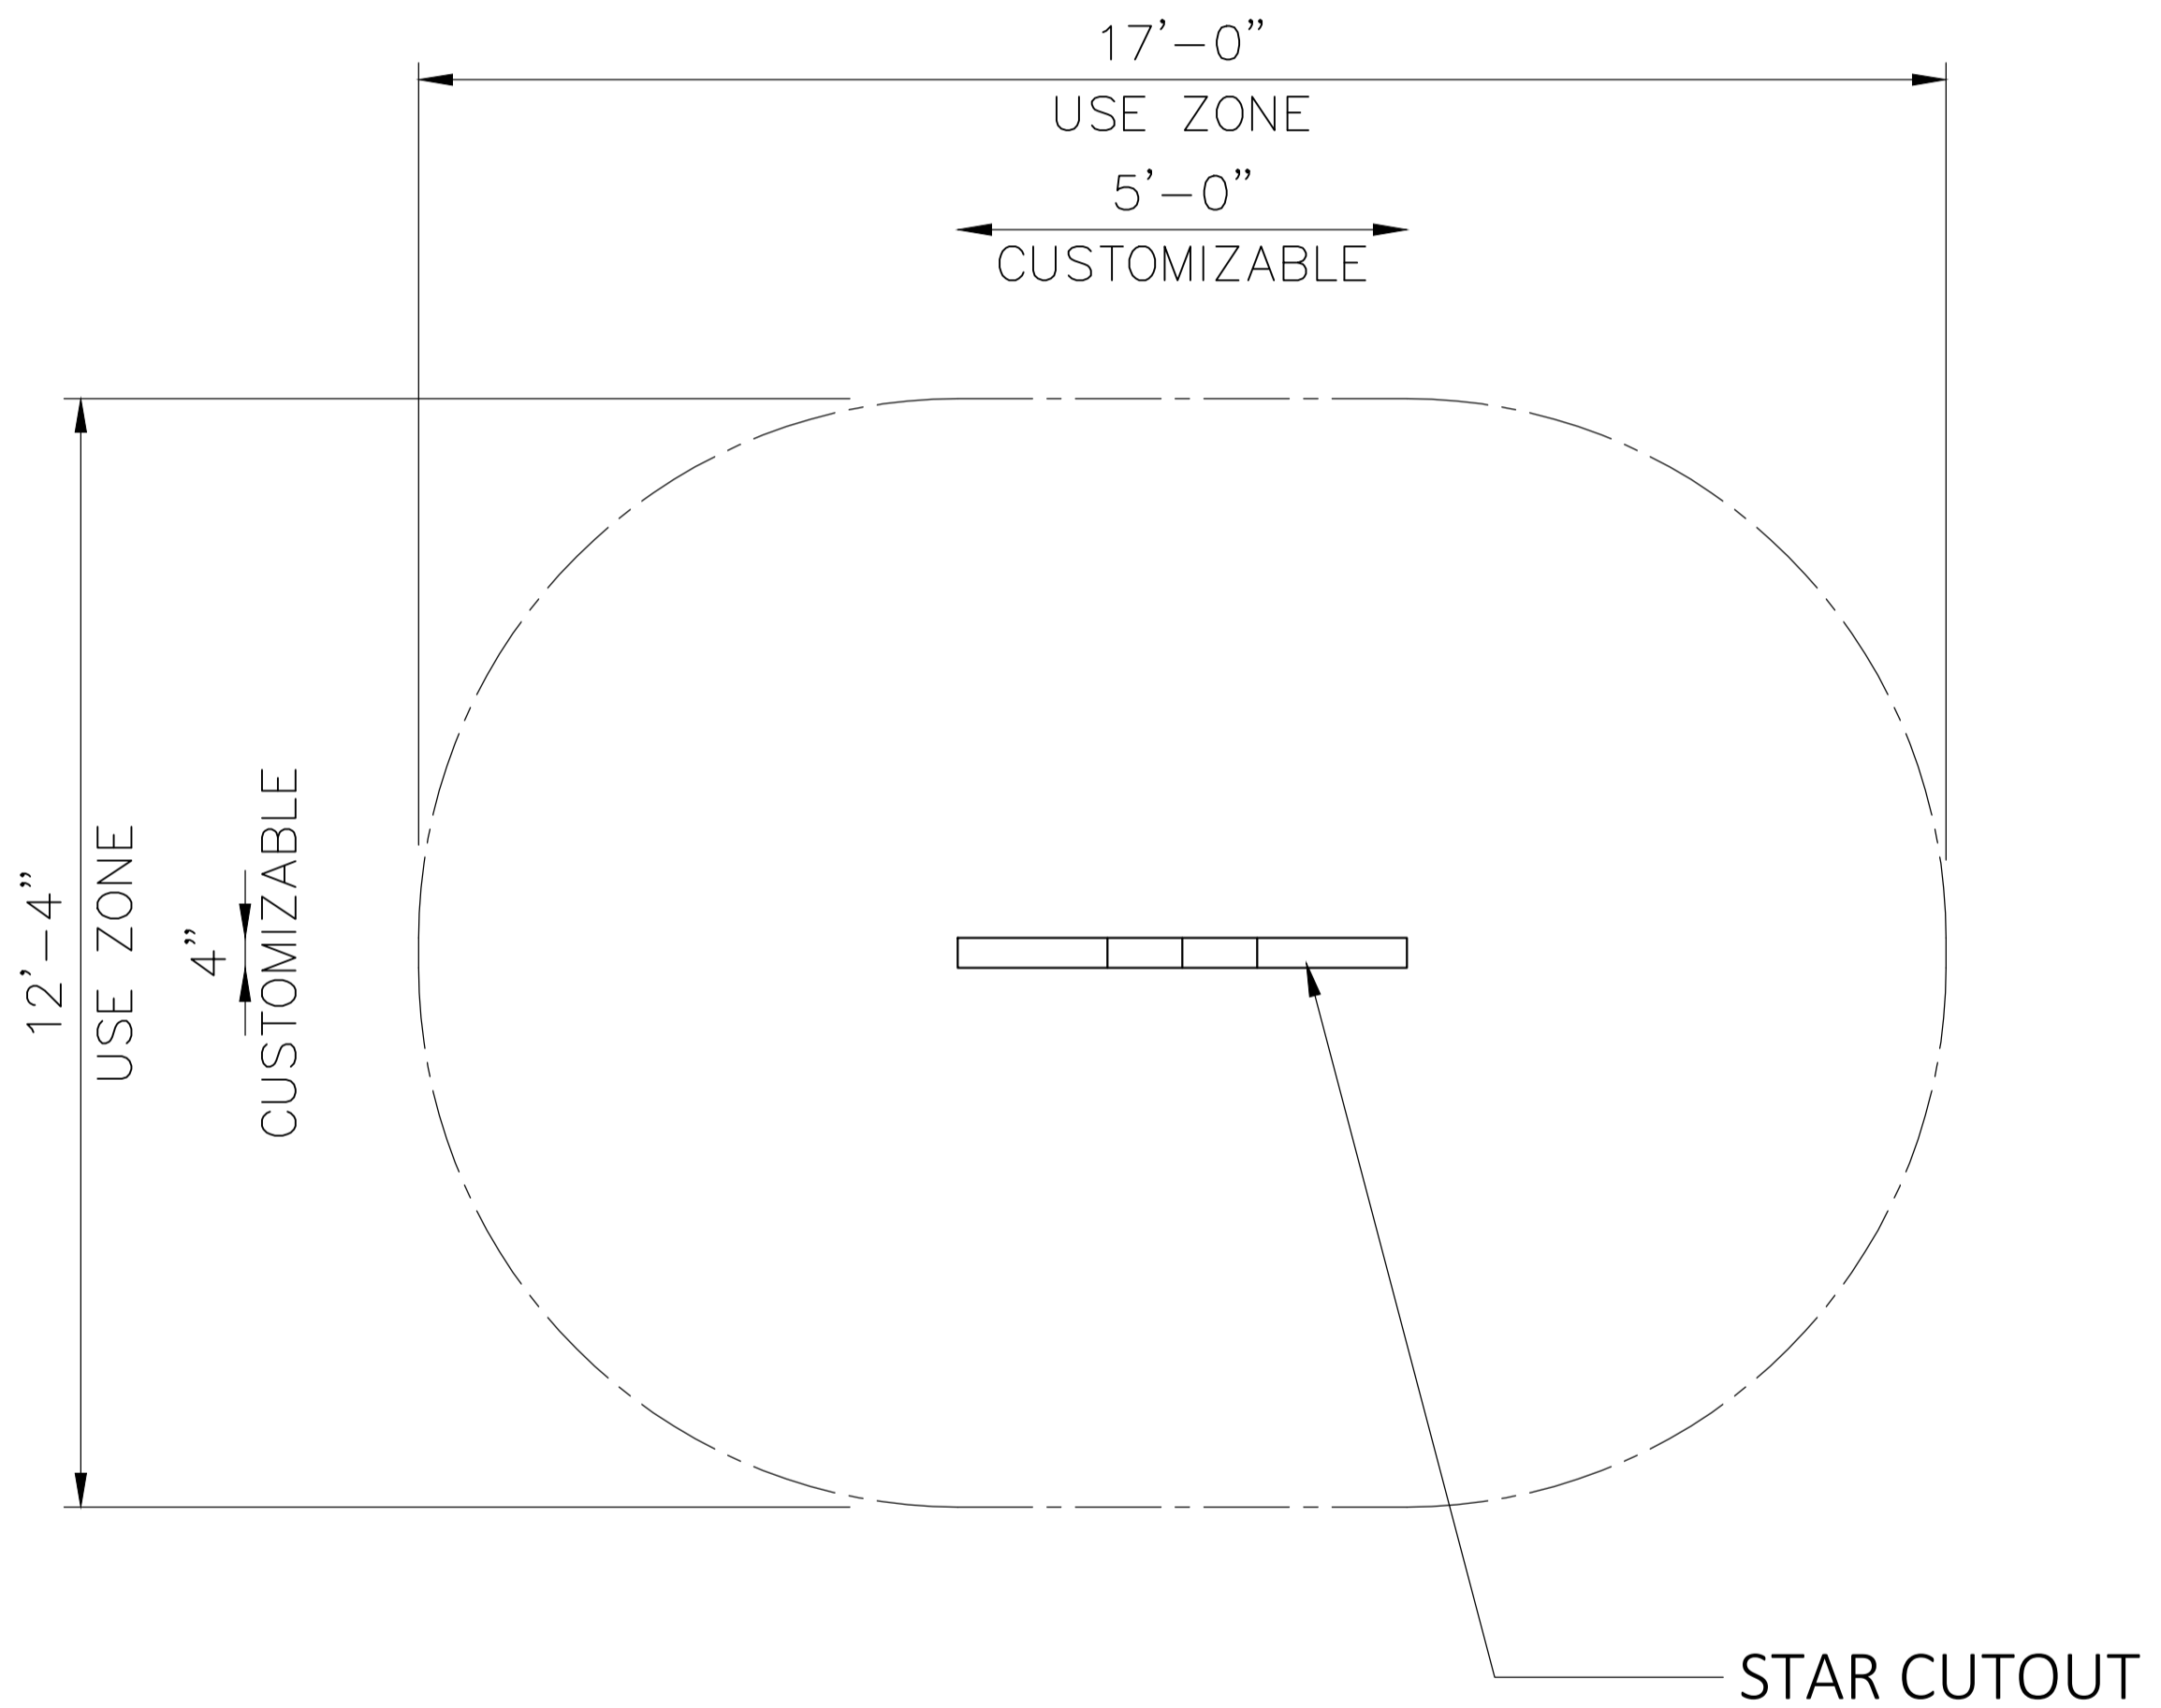

Specifications

Age Range:

2 - 5 years
5 - 12 years

Dimensions:

Fully Customizable

Use Zone:

N/A

Mounting Options:

4400 Oneal St. Greenville, TX 75401

903.454.9237

info@the4kids.com

www.the4kids.com

© 2014 The 4 Kids Inc. All rights reserved.

STAR CUTOUT
FULLY CUSTOMIZABLE

TOP VIEW

SCALE: 1/2" = 1'-0"