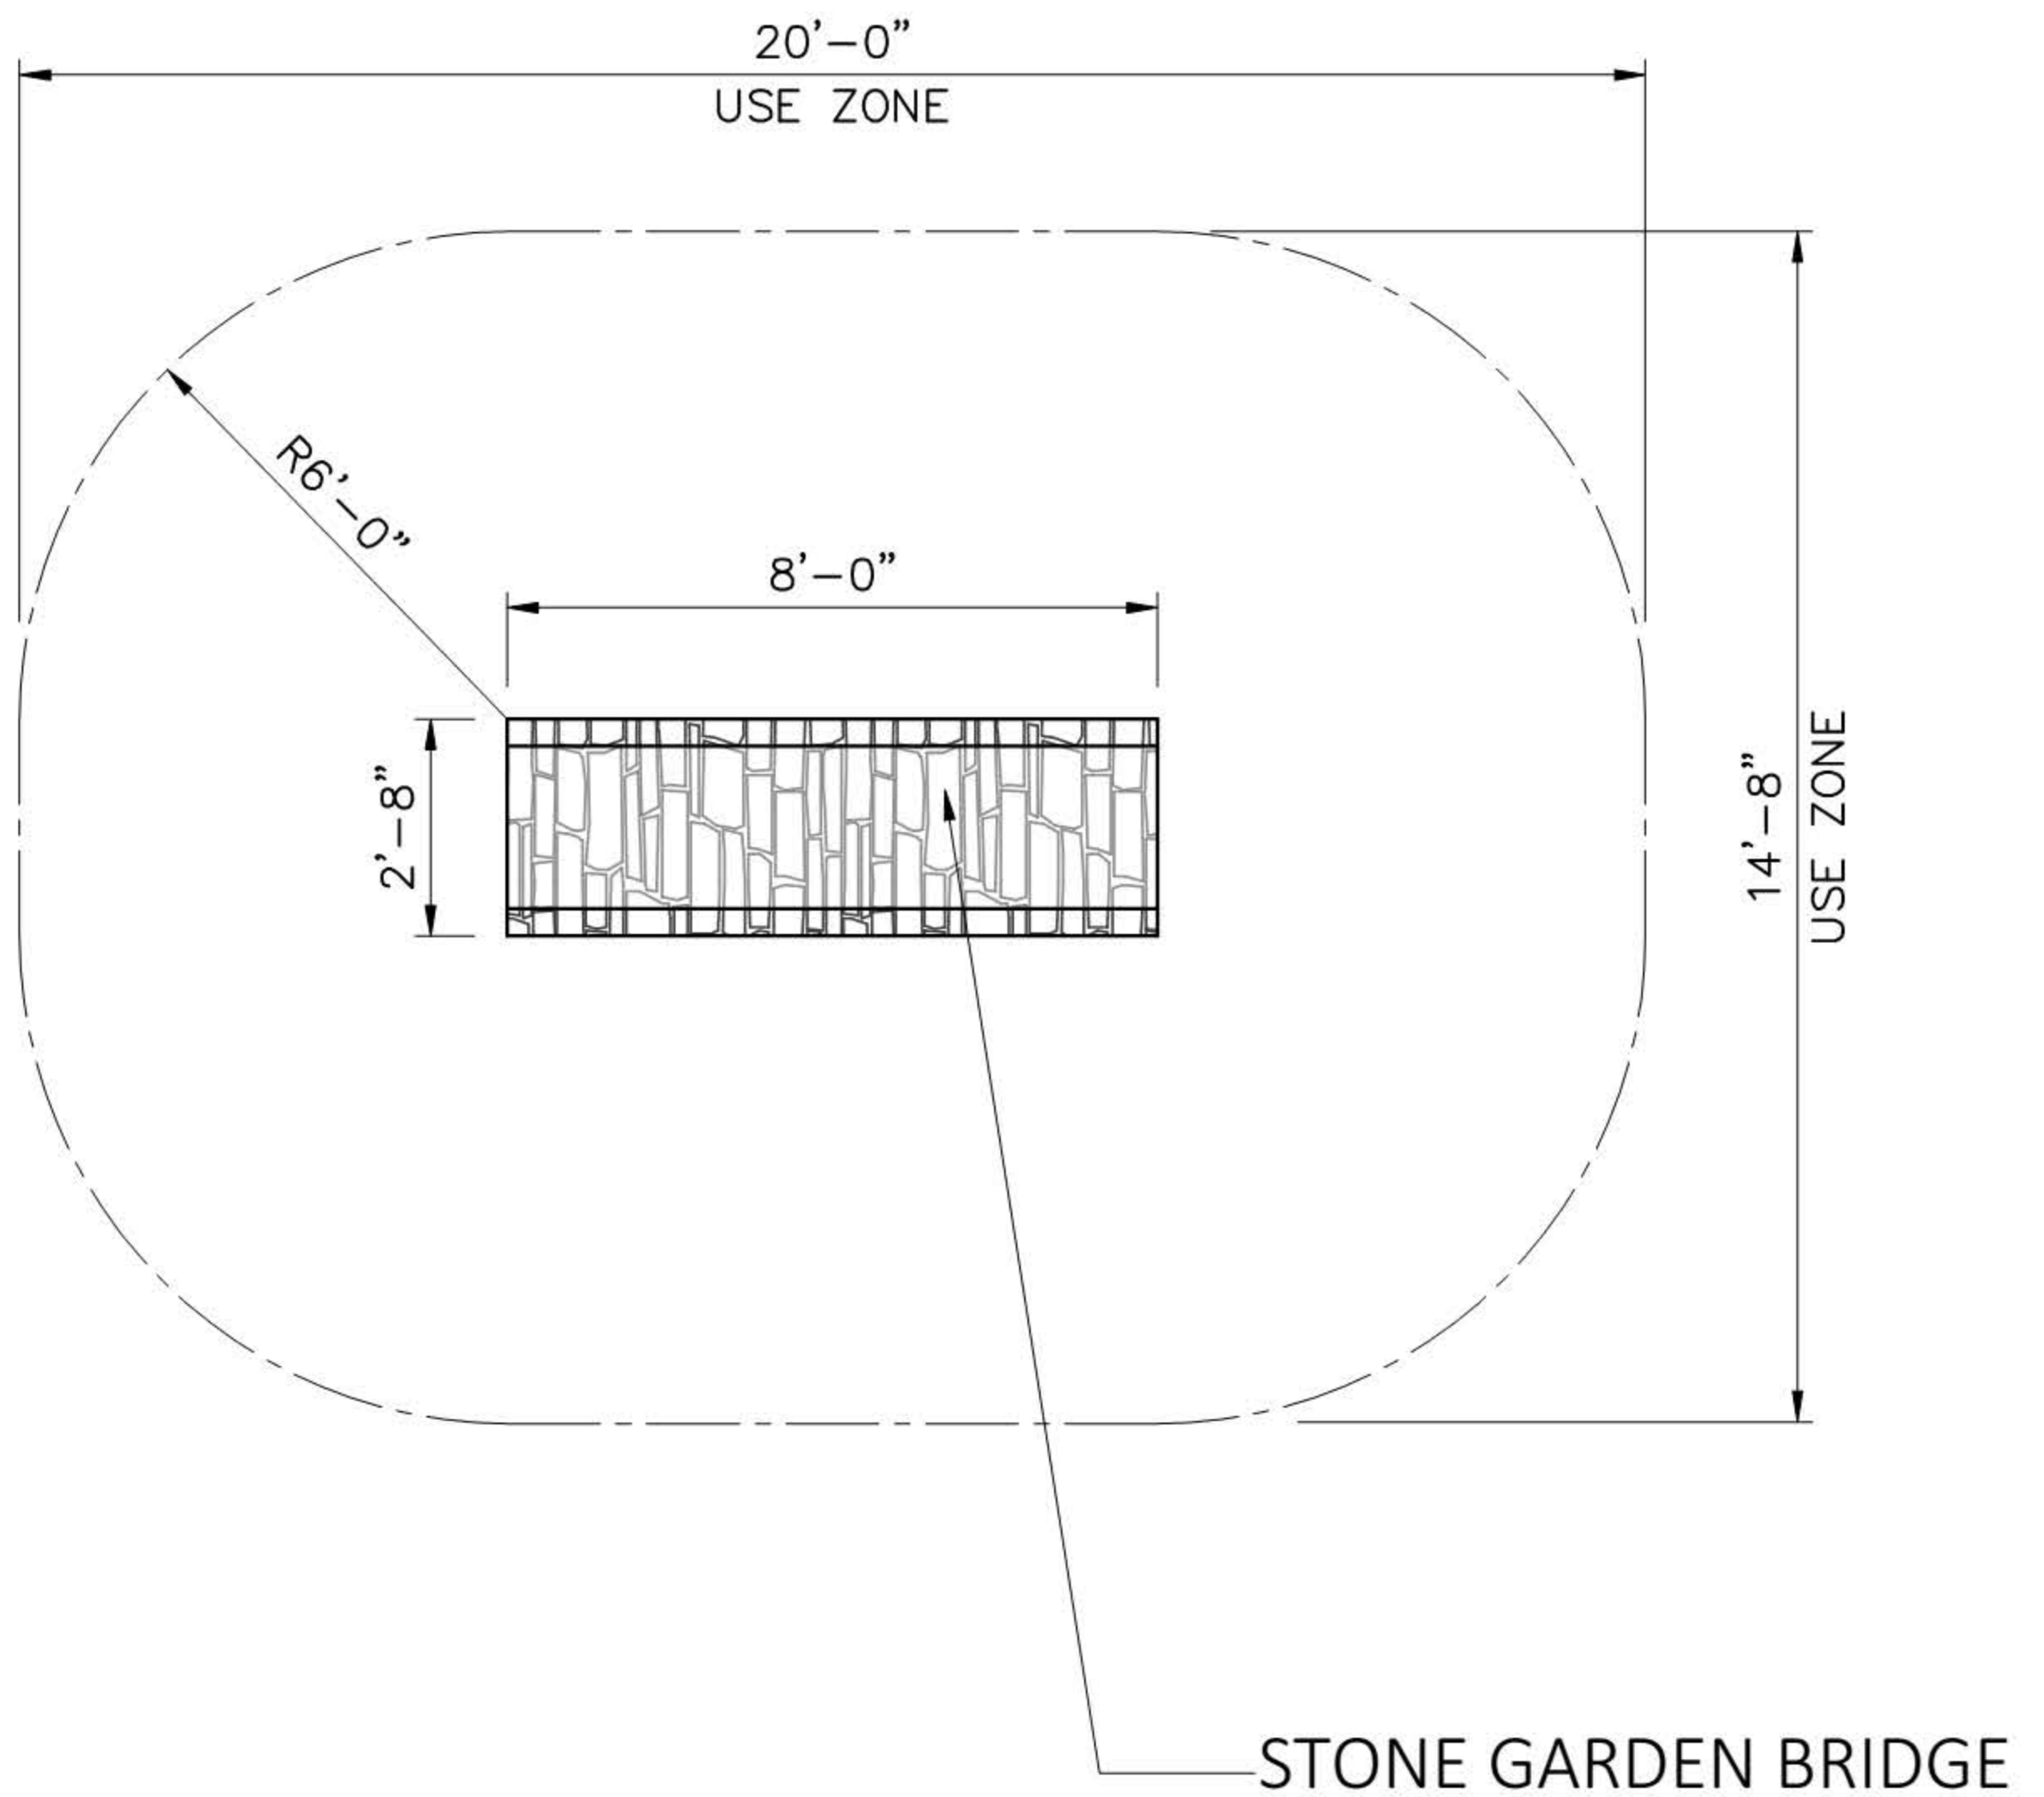

### Dimensions:

8'L x 2'8"W x 42"H

4400 Oneal St. Greenville, TX 75401

903.454.9237

info@the4kids.com

www.the4kids.com

© 2014 The 4 Kids Inc. All rights reserved.

**STONE GARDEN BRIDGE**  
8' x 2' 8" x 42"

## TOP VIEW

SCALE: 1/4" = 1'-0"