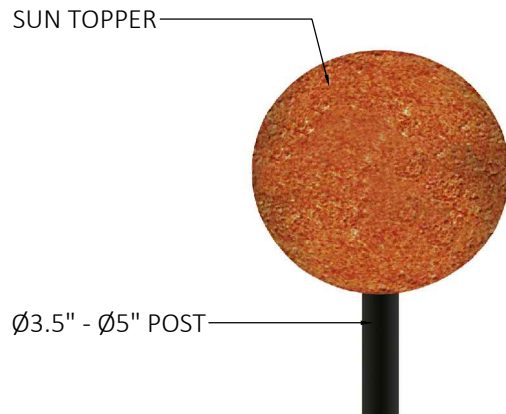

SUN POST TOPPER

24" X 24" X POST HEIGHT

PRODUCT VIEW

SCALE: N15