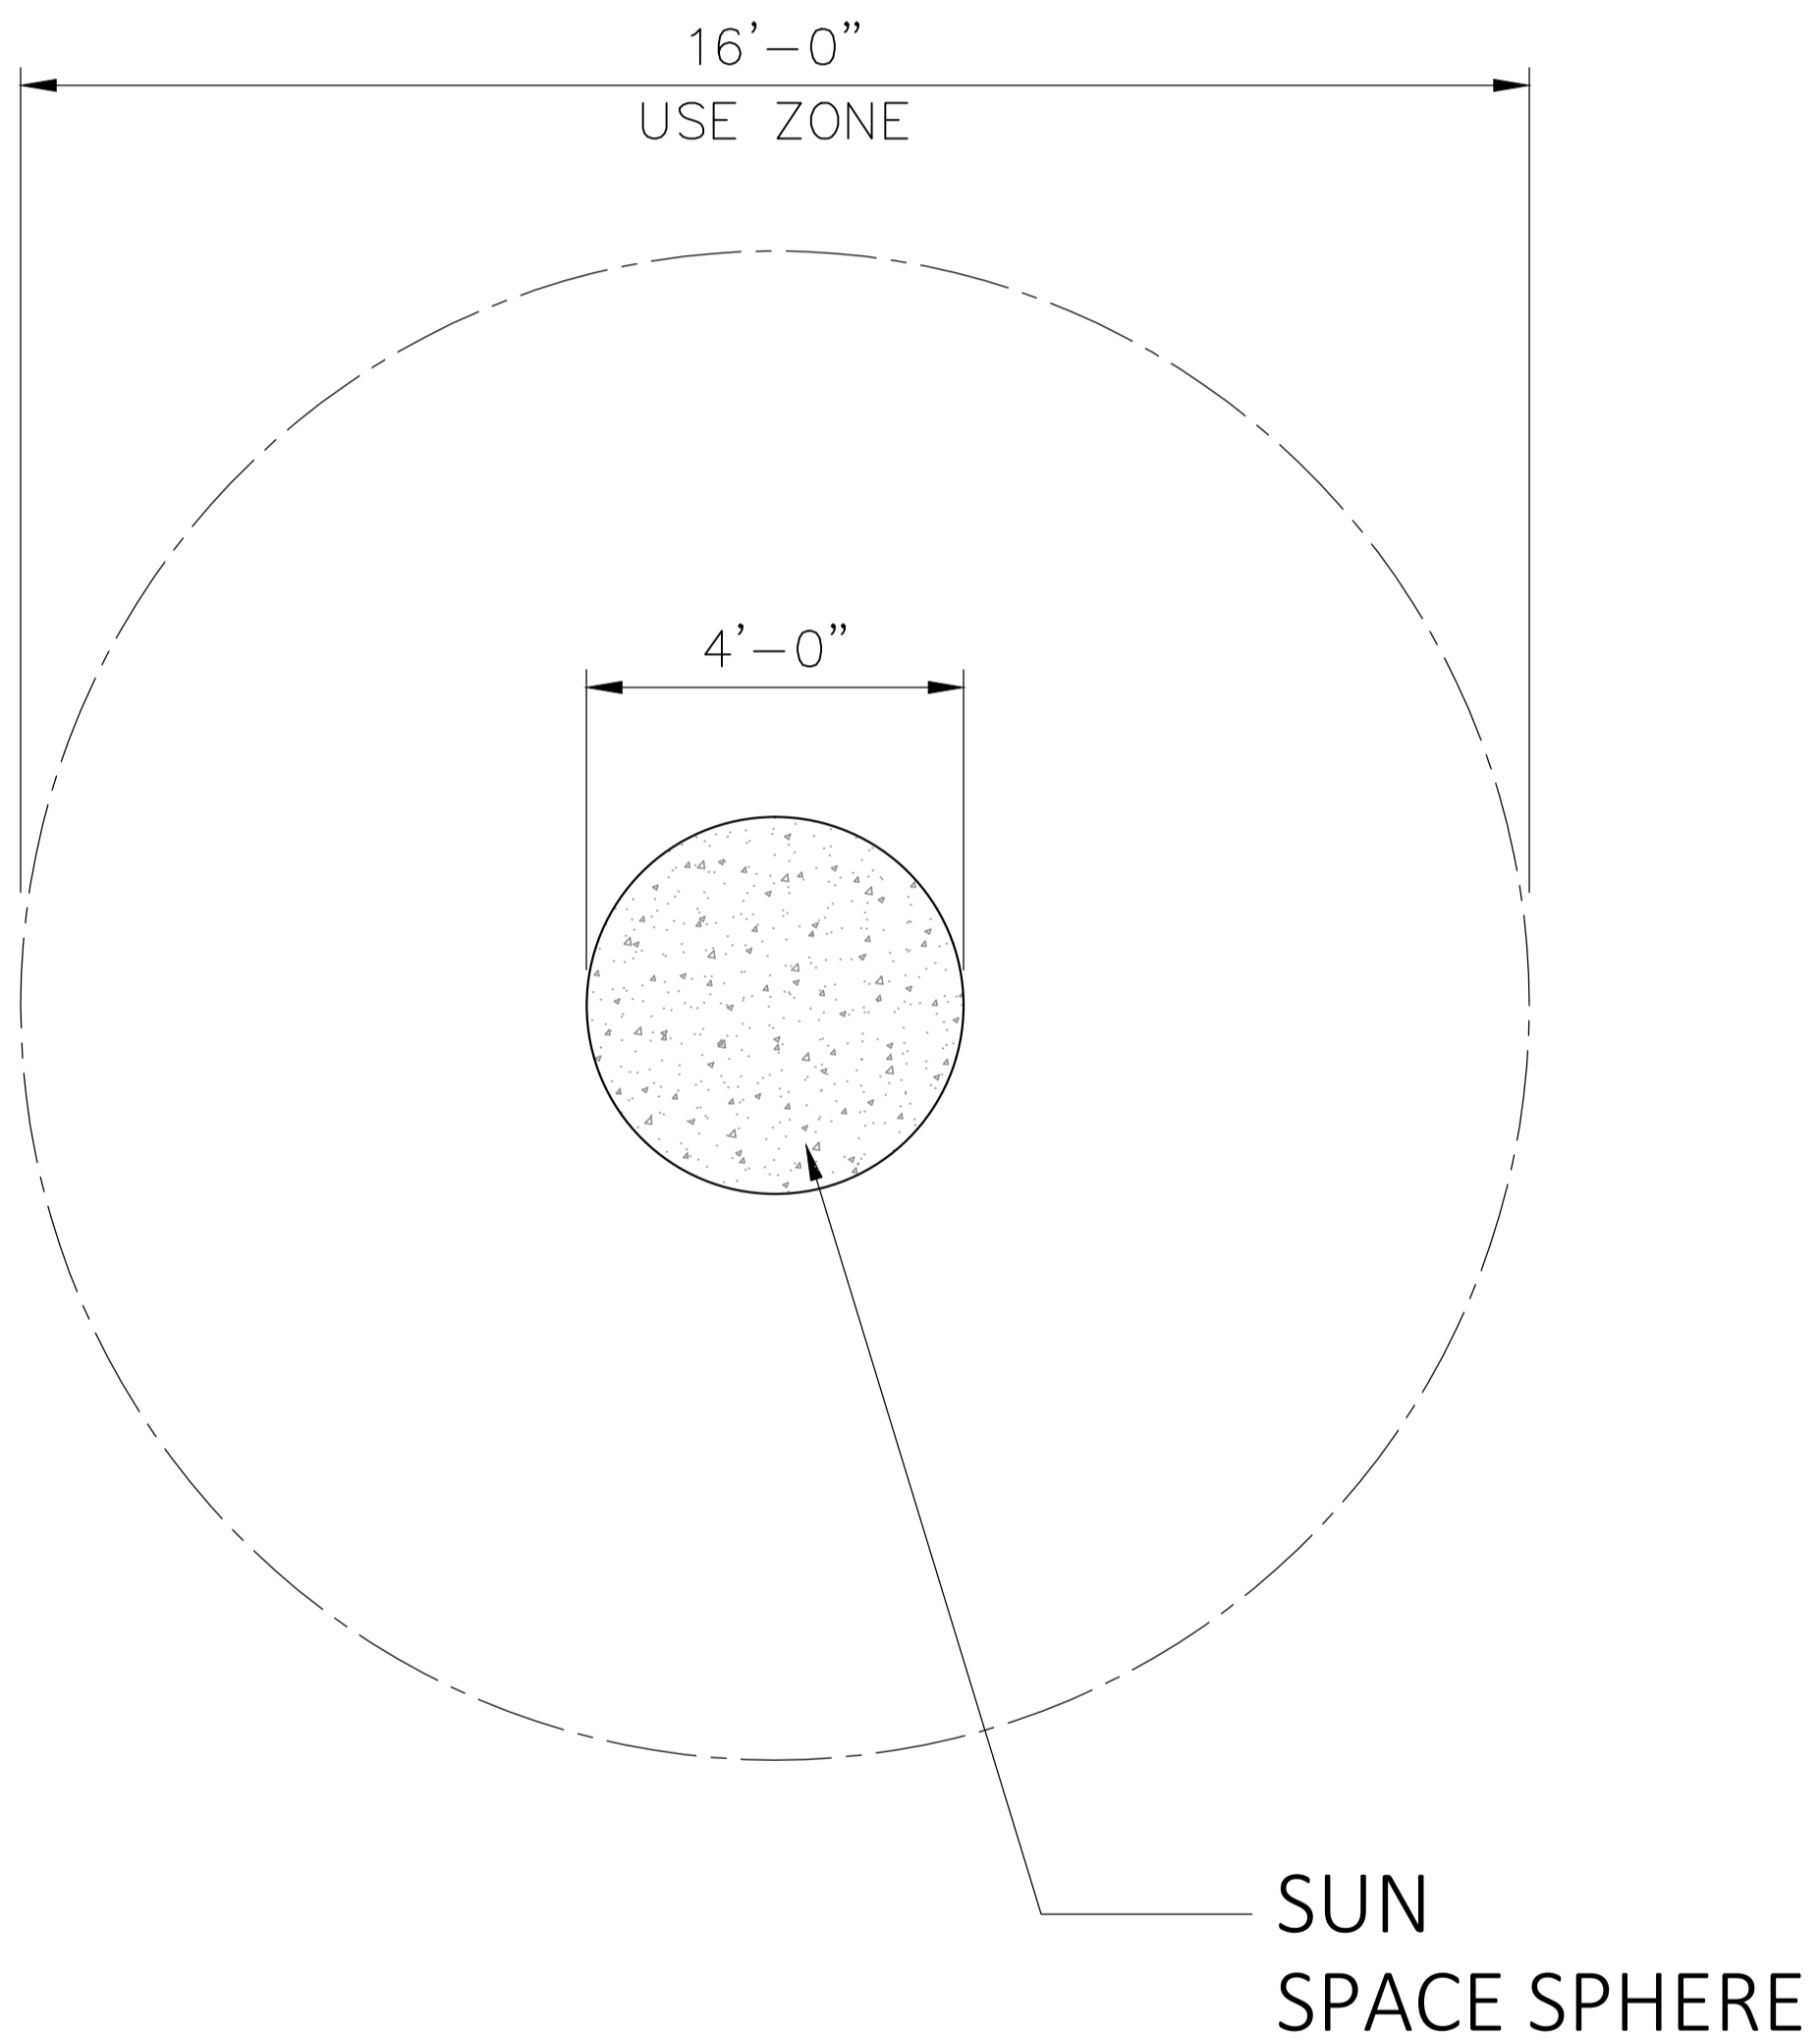

Specifications

Age Range:
2 - 5 years

Dimensions:
48" dia x 24"H

Use Zone:
16' dia

Mounting Options:
Installation Details

Contact Us

Ordering from The 4 Kids is easy, initial consultation & quote is free. We can also provide you with design ideas and conceptual drawings. We want your whole experience with The 4 Kids to be smooth & rewarding.

4400 Oneal St. Greenville, TX 75401

903.454.9237

info@the4kids.com

www.the4kids.com

© 2014 The 4 Kids Inc. All rights reserved.

SUN SPACE SPHERE
48" X 48" X 24"

TOP VIEW

SCALE: 1/2" = 1'-0"