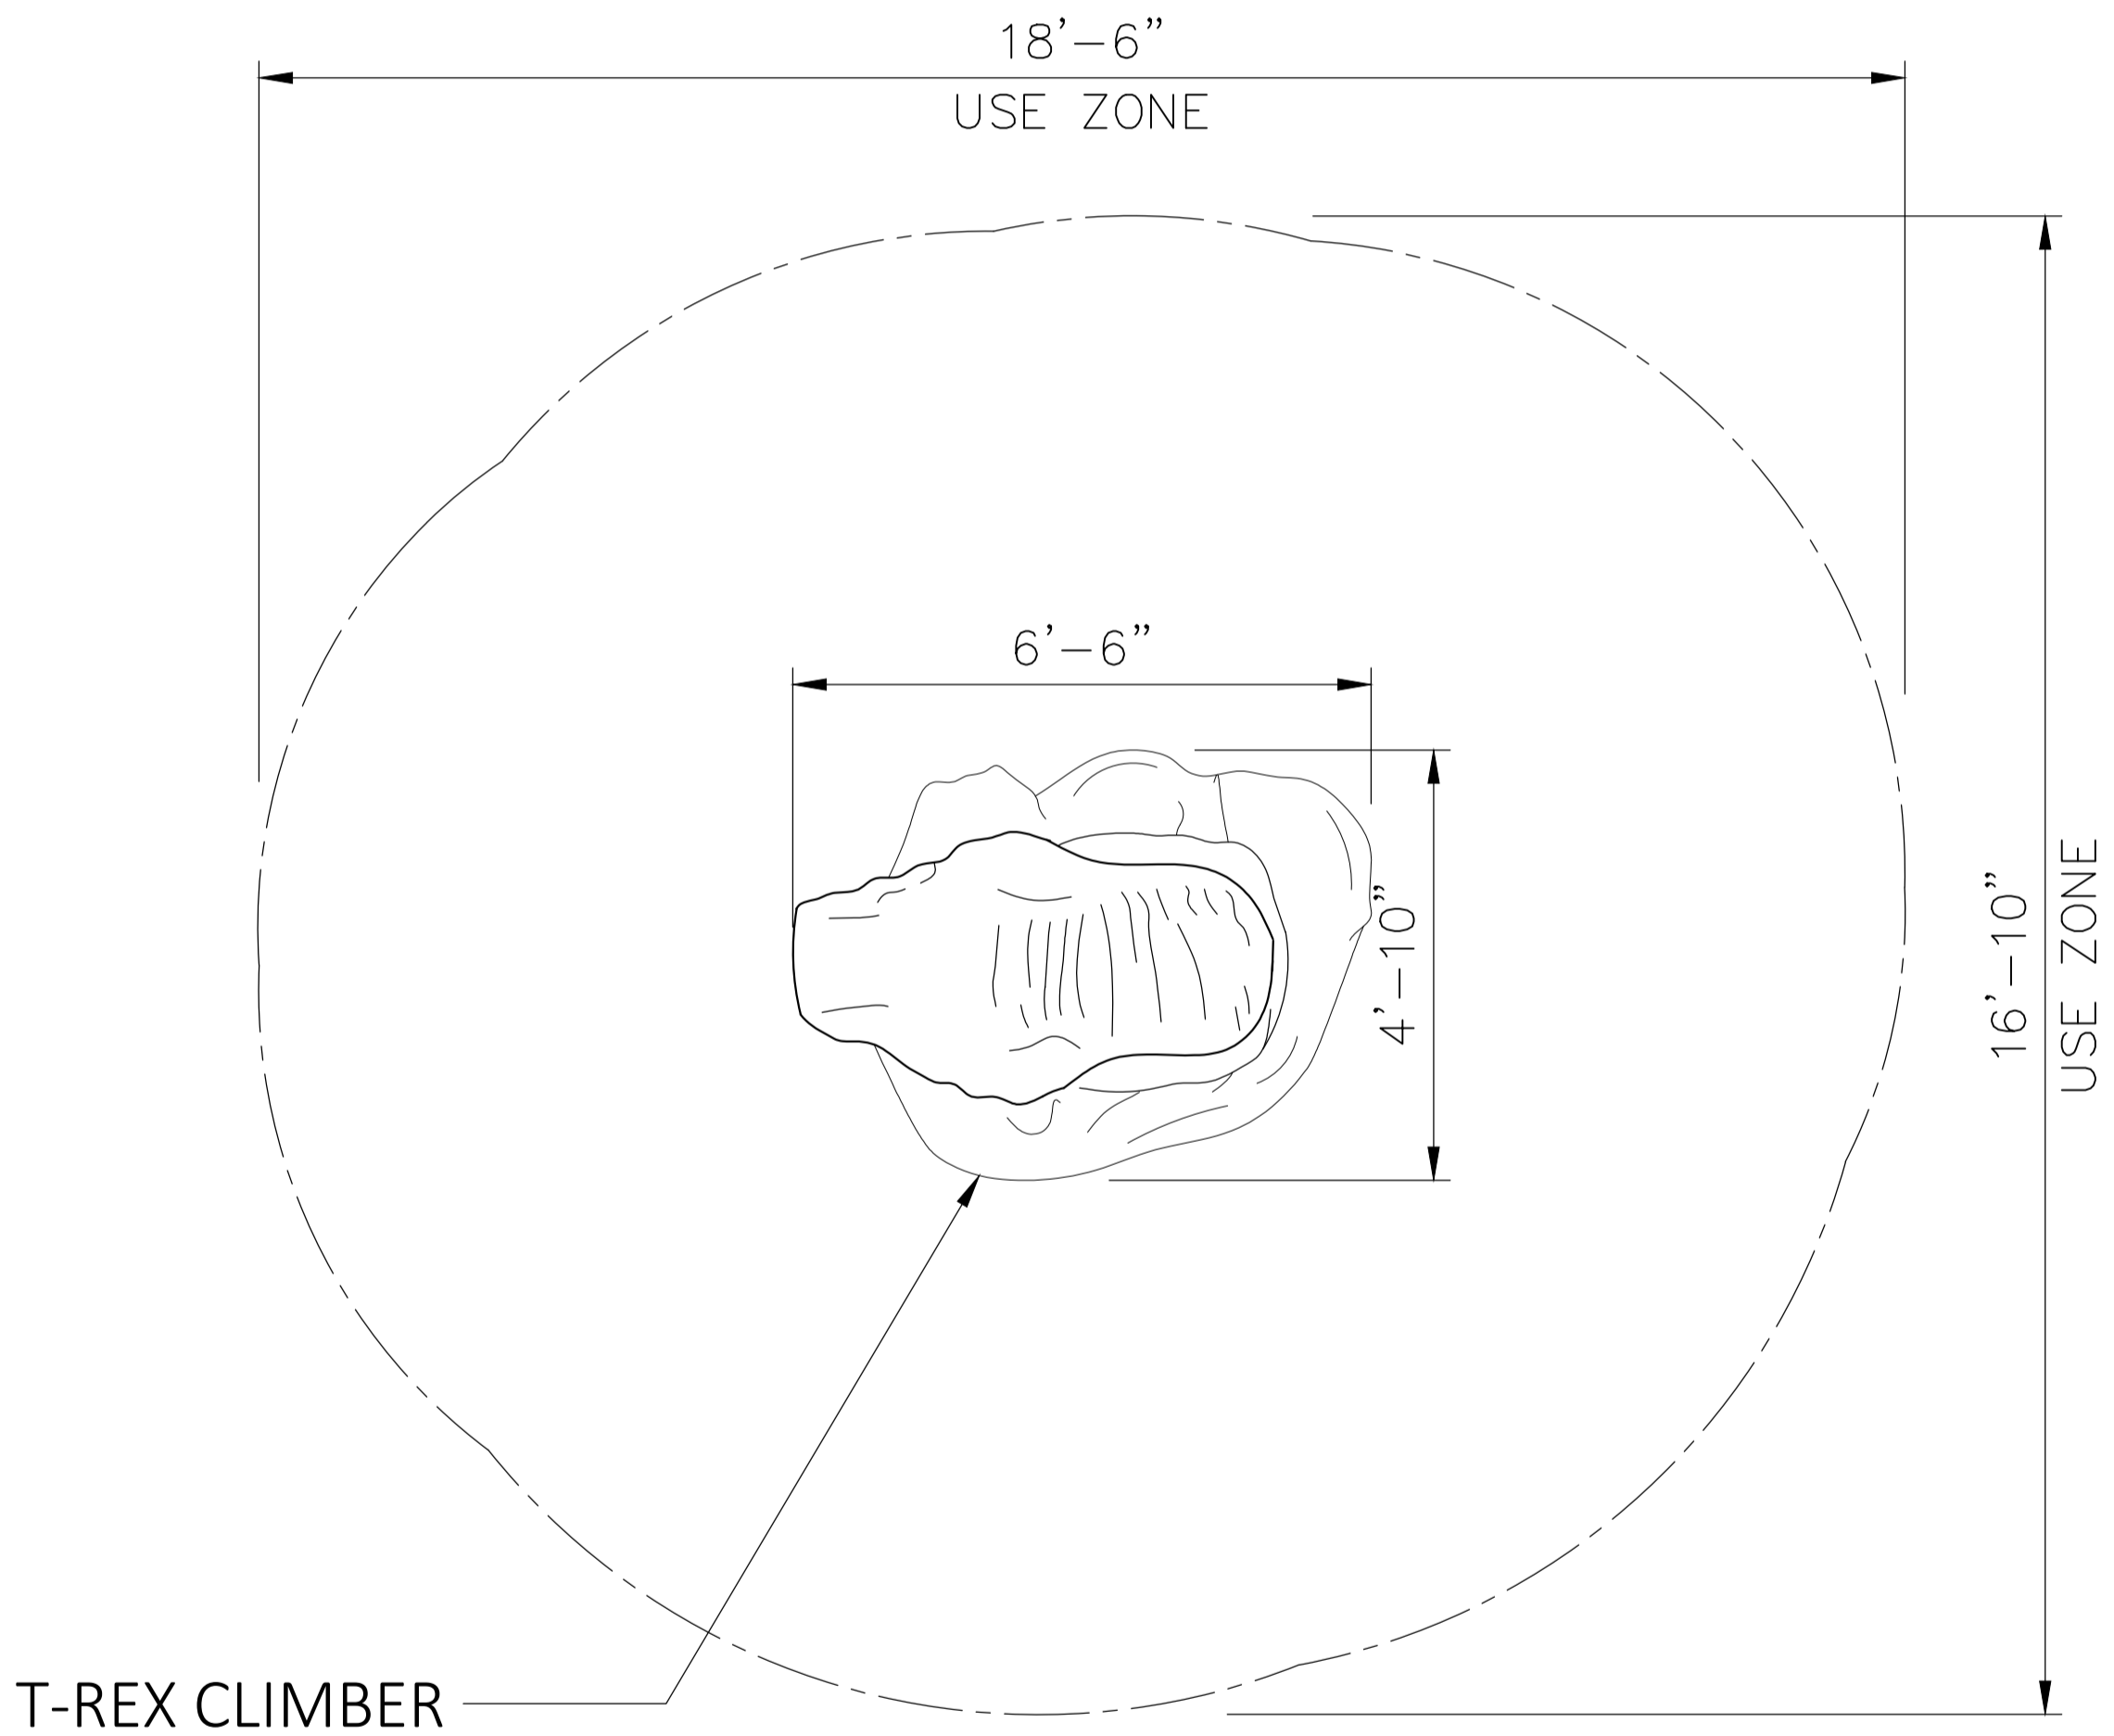

4400 Oneal St. Greenville, TX 75401

903.454.9237

info@the4kids.com

www.the4kids.com

© 2014 The 4 Kids Inc. All rights reserved.

T-REX CLIMBER
6' 6"L x 4' 10"W x 5'H

TOP VIEW
SCALE: 1/2" = 1'