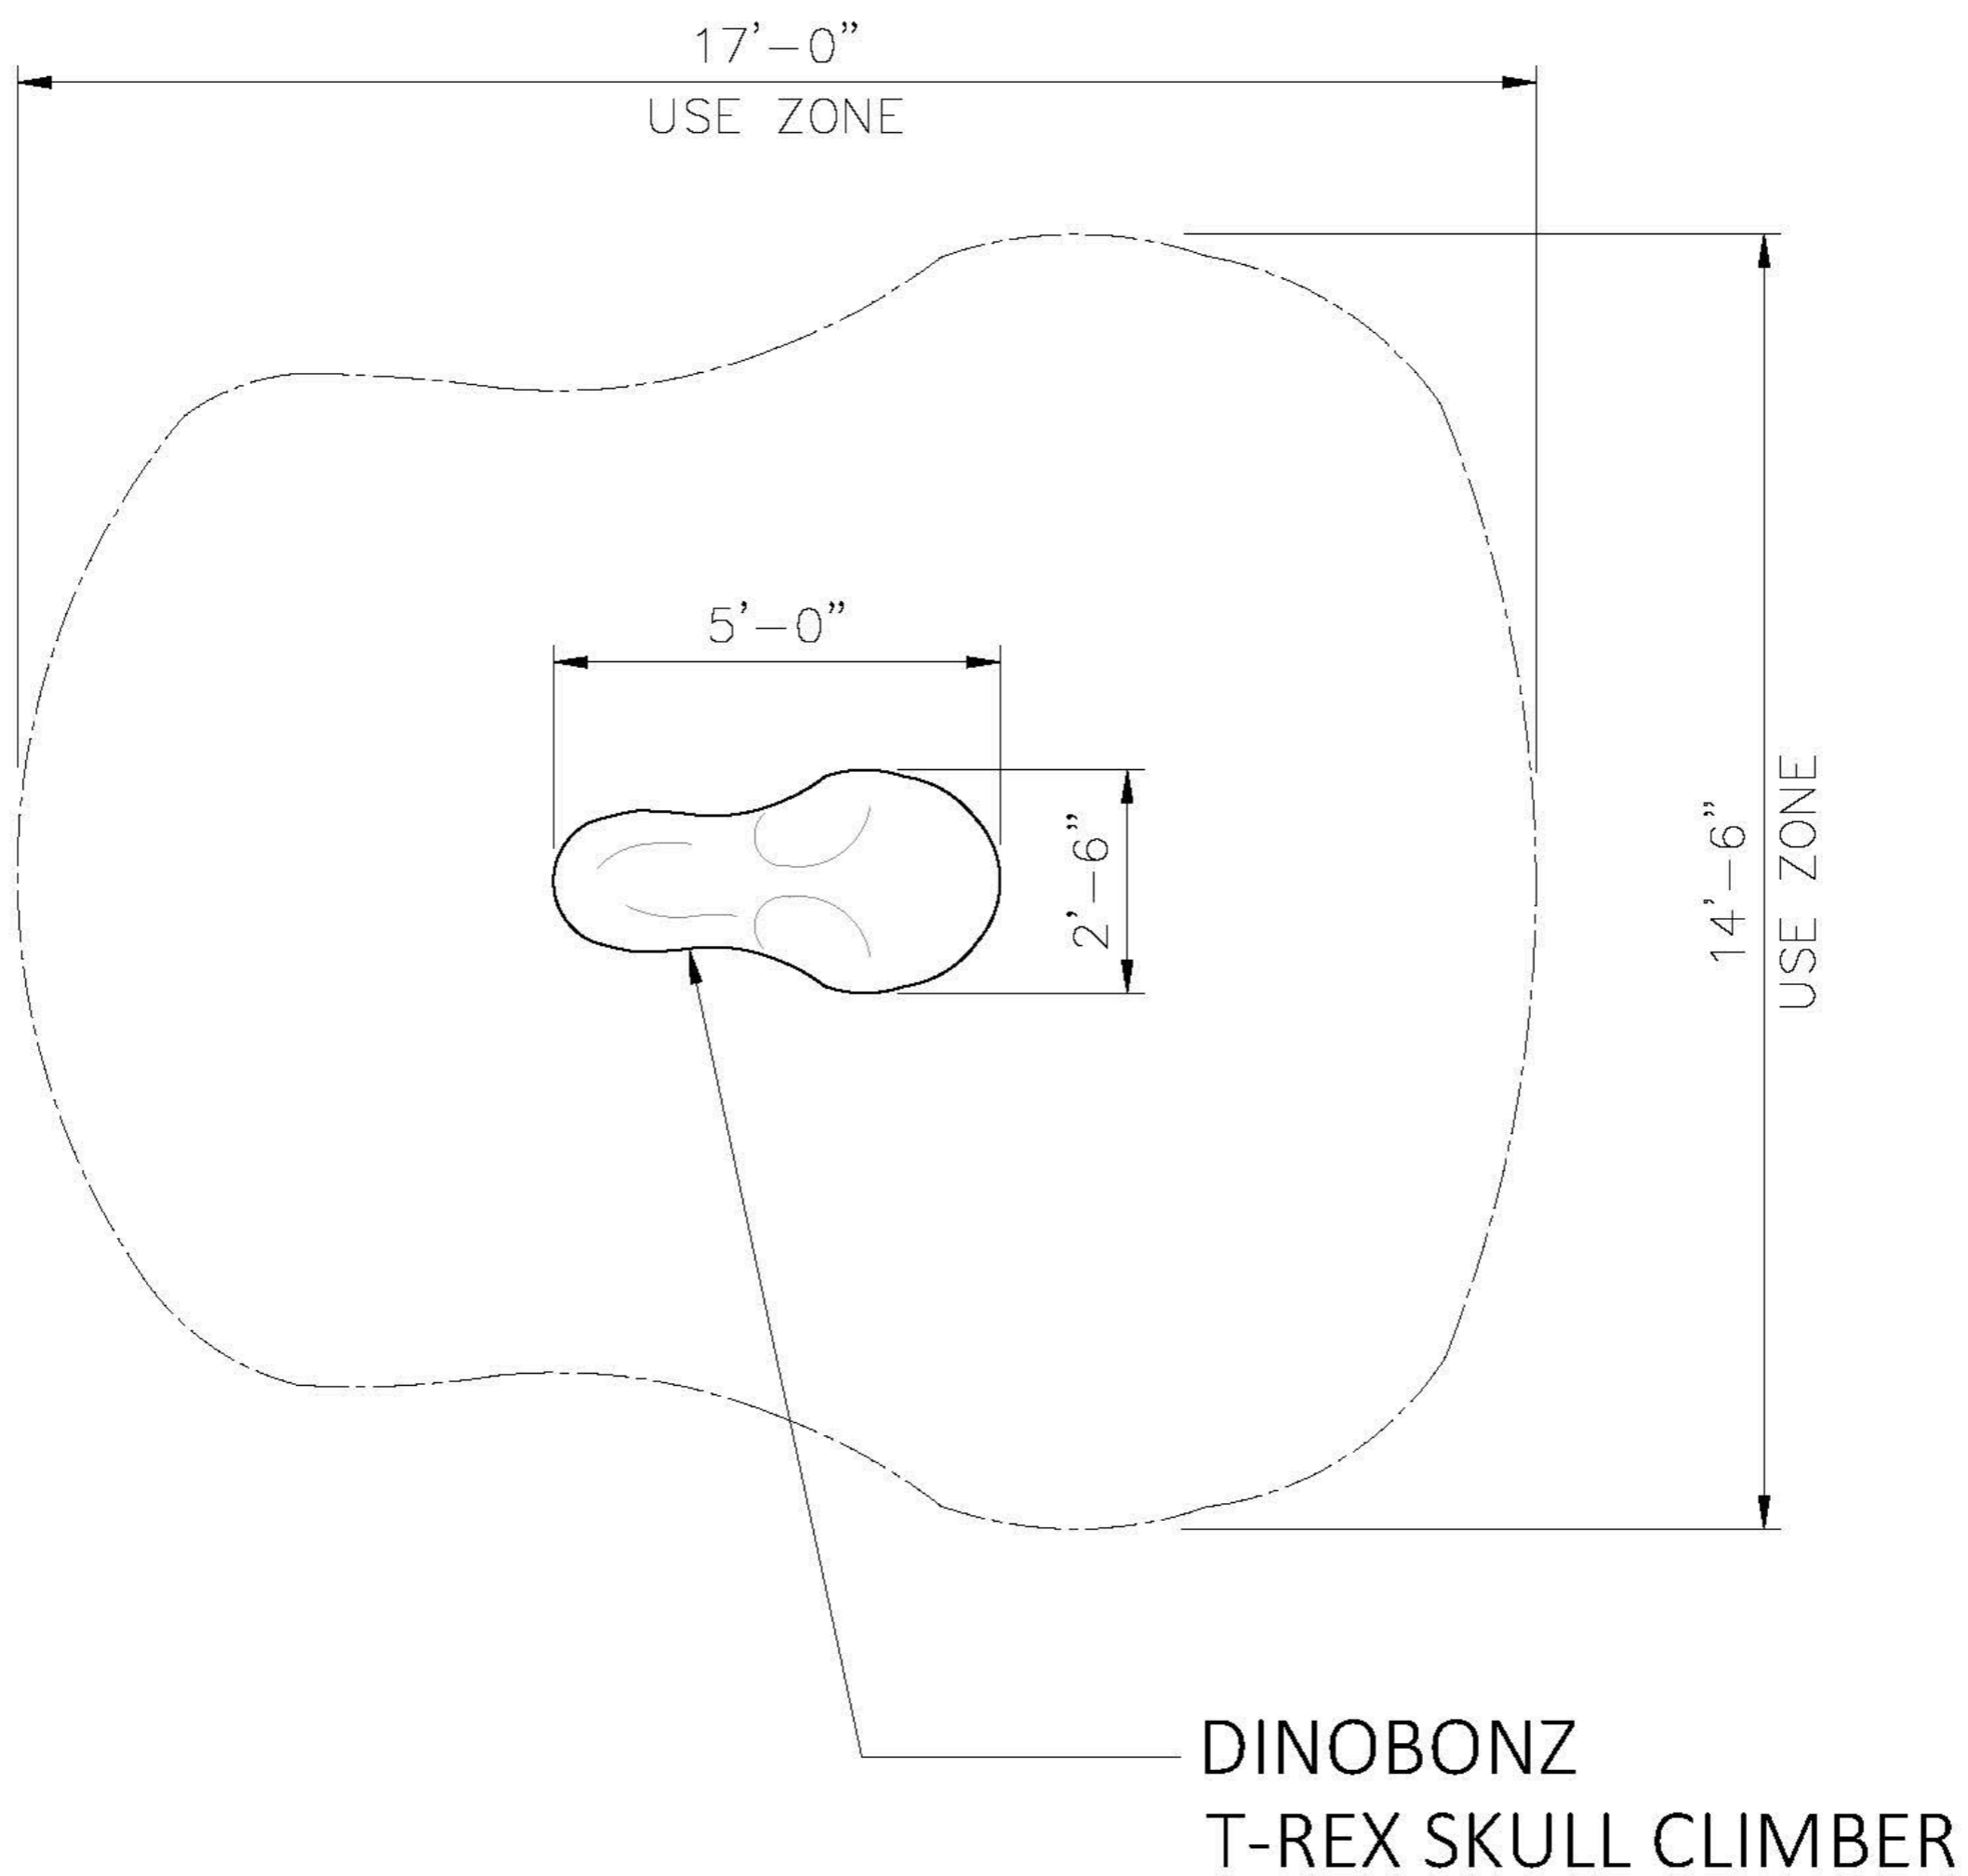

Key Features

- Fun for kids from 2 to 12 years old
- Expert craftsmanship, high fun factor
- Safe and sturdy
- For outdoor or indoor playgrounds
- Quotes are free

Specifications

Age Range:

2 - 5 years
5 - 12 years

Dimensions:

60" X 30" X 48"

Play Area:

17' X 14.5'

Mounting Options:

See Typical
Installation Details

Contact Us

Ordering from The 4 Kids is easy, initial consultation & quote is free. We can also provide you with design ideas and conceptual drawings. We want your whole experience with The 4 Kids to be smooth & rewarding.

4400 Oneal St. Greenville, TX 75401

903.454.9237

info@the4kids.com

www.the4kids.com

© 2014 The 4 Kids Inc. All rights reserved.

DINO BONZ T-REX SKULL CLIMBER
60" X 30" X 48"

TOP VIEW

SCALE: 1/2" = 1'-0"

PROJECT: PRELIMINARY

DATE: 11/15/12

SHEET: A

DRAWING TITLE: T-REX SKULL CLIMBER

SCALE: 1" = 1'-0"

DRAWN BY: SD

CUSTOM THEMED PLAYGROUNDS

4400 ONEAL STREET, GREENVILLE, TX 75401 PHONE 903.454.9237 FAX 903.454.3642