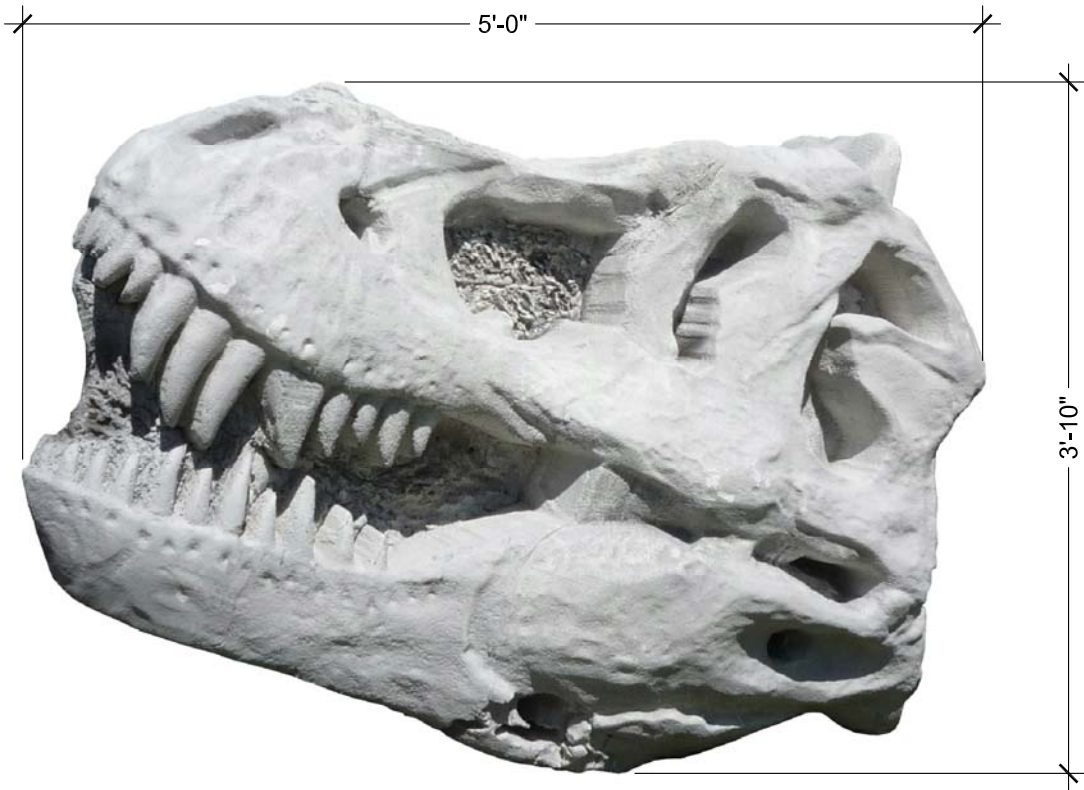

DinoBonz T-Rex Skull Climber

The king of the dinosaurs, the T-Rex, is also the king of climbers as part of The 4 Kids' play sculptures, which include the wildly popular DinoBonz T-Rex Skull Climber. The T-Rex climber takes dinosaur fossils out of the museum and places them on the playground, to the delight of kids. Lifelike and realistic, the DinoBonz T-Rex Skull Climber is perfect for parks or even indoor play centers, providing fun ways to develop motor skills as well as imaginations. A wide array of finishes is available for this customized design, which is crafted of glass fiber reinforced polymer for high safety levels and low maintenance.

4400 Oneal St. Greenville, TX 75401

903.454.9237

info@the4kids.com

www.the4kids.com

© 2014 The 4 Kids Inc. All rights reserved.

DINO BONZ T-REX SKULL CLIMBER
60" X 30" X 48"

TOP VIEW

SCALE: 1/2" = 1'-0"