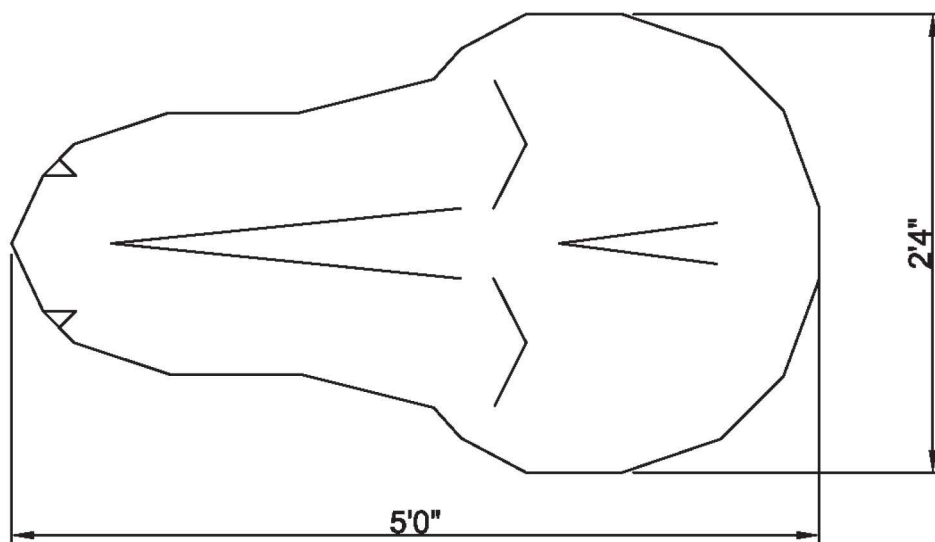

Dimensions:

60" X 30" X 48"

Play Area:

17' X 14.5'

Mounting Options:

See Typical
Installation Details

Contact Us

Ordering from The 4 Kids is easy, initial consultation & quote is free. We can also provide you with design ideas and conceptual drawings. We want your whole experience with The 4 Kids to be smooth & rewarding.

4400 Oneal St. Greenville, TX 75401

903.454.9237

info@the4kids.com

www.the4kids.com

© 2014 The 4 Kids Inc. All rights reserved.

DINO BONZ T-REX SKULL CLIMBER
60" X 30" X 48"

TOP VIEW

SCALE: 1/2" = 1'-0"