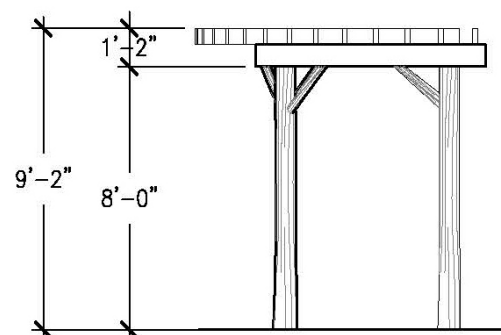

RIGHT-SIDE VIEW

Specifications

Age Range:
N/A

Dimensions:
17'L x 8'10"W x
9'2"H

Use Zone:
N/A

Mounting Options:
Installation Option 1
Installation Option 2