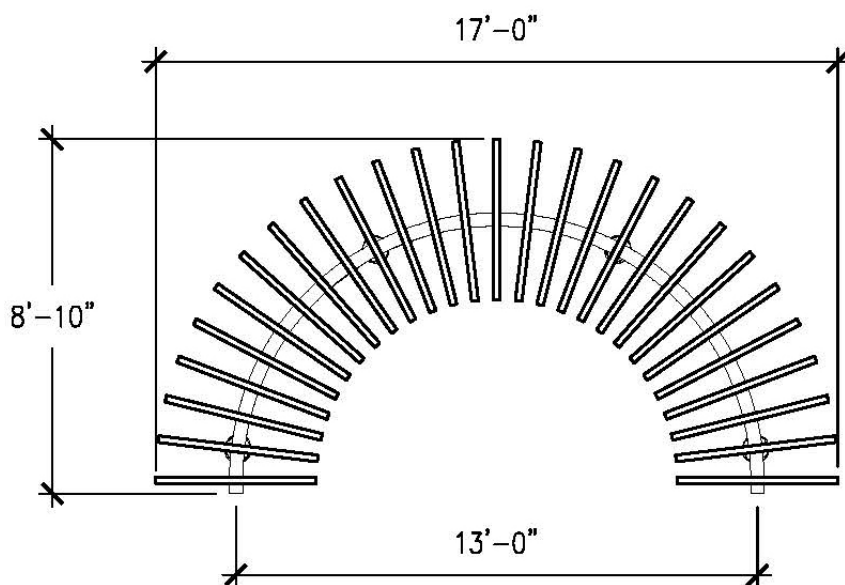

Age Range:  
N/A

Dimensions:  
17'L x 8'10"W x  
9'2"H

Use Zone:  
N/A

Mounting Options:  
Installation Option 1  
Installation Option 2

TOP VIEW

Contact Us

Ordering from The 4 Kids is easy, initial consultation & quote is free. We can also provide you with design ideas and conceptual drawings. We want your whole experience with The 4 Kids to be smooth & rewarding.

4400 Oneal St. Greenville, TX 75401

903.454.9237

info@the4kids.com

www.the4kids.com

TOP VIEW  
SCALE: 3/16" = 1'-0"

FRONT VIEW  
SCALE: 3/16" = 1'-0"

RIGHT-SIDE VIEW  
SCALE: 3/16" = 1'-0"

ALL RIGHTS RESERVED. THIS DRAWING IS PROPERTY OF THE 4 KIDS INC. AND MAY BE USED ONLY WHEN UTILIZING THE 4 KIDS PRODUCTS. THE 4 KIDS INC. GENERAL TERMS AND CONDITIONS APPLY AND ARE INCORPORATE HERE IN BY REFERENCE. THIS DETAIL MAY NOT APPLY TO ALL CONDITIONS AND CONSTRUCTION SITUATIONS.