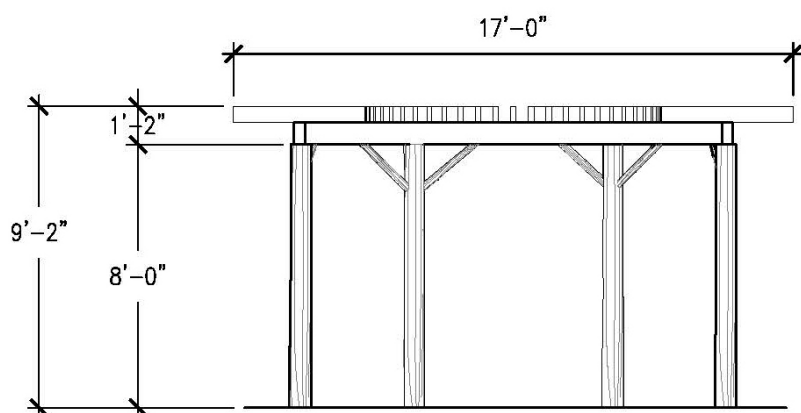

Let our team of experienced engineers and artists make your playground the destination for fun! We can create an exciting space where children's imaginations can run wild. A playscape where parents can feel secure and create lasting memories with their whole family.

Key Features

- Perfect for nature themed locations
- Fascinating design that is versatile and sturdy
- Quality construction, low maintenance
- High safety standards

FRONT VIEW