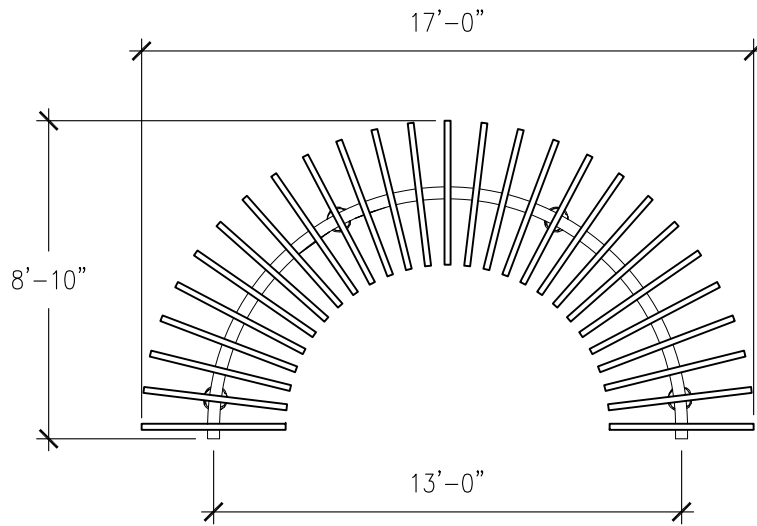

Age Range:  
N/A

Dimensions:  
17'L x 8'10"W x  
9'2"H

Use Zone:  
N/A

Mounting Options:  
Installation Option 1  
Installation Option 2

TOP VIEW

Contact Us

Ordering from The 4 Kids is easy, initial consultation & quote is free. We can also provide you with design ideas and conceptual drawings. We want your whole experience with The 4 Kids to be smooth & rewarding.

4400 Oneal St. Greenville, TX 75401

903.454.9237

info@the4kids.com

www.the4kids.com

TOP VIEW  
SCALE: 3/16" = 1'-0"

FRONT VIEW  
SCALE: 3/16" = 1'-0"

RIGHT-SIDE VIEW  
SCALE: 3/16" = 1'-0"

ALL RIGHTS RESERVED. THIS DRAWING IS PROPERTY OF THE 4 KIDS INC. AND MAY BE USED ONLY WHEN UTILIZING THE 4 KIDS PRODUCTS. THE 4 KIDS INC. GENERAL TERMS AND CONDITIONS APPLY AND ARE INCORPORATE HERE IN BY REFERENCE. THIS DETAIL MAY NOT APPLY TO ALL CONDITIONS AND CONSTRUCTION SITUATIONS.