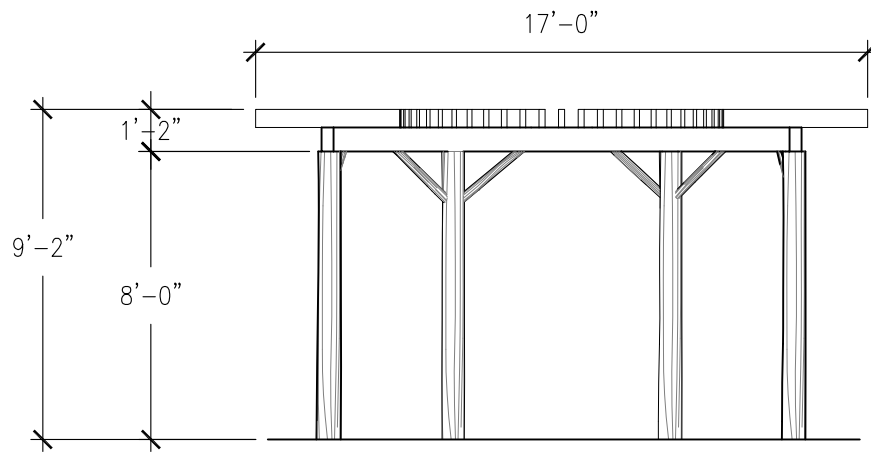

Age Range:  
N/A

Dimensions:  
17'L x 8'10"W x  
9'2"H

Use Zone:  
N/A

Mounting Options:  
Installation Option 1  
Installation Option 2

TOP VIEW

Contact Us

Ordering from The 4 Kids is easy, initial consultation & quote is free. We can also provide you with design ideas and conceptual drawings. We want your whole experience with The 4 Kids to be smooth & rewarding.

4400 Oneal St. Greenville, TX 75401

903.454.9237

info@the4kids.com

www.the4kids.com

TOP VIEW  
SCALE: 3/16" = 1'-0"

FRONT VIEW  
SCALE: 3/16" = 1'-0"

RIGHT-SIDE VIEW  
SCALE: 3/16" = 1'-0"

ALL RIGHTS RESERVED. THIS DRAWING IS PROPERTY OF THE 4 KIDS INC. AND MAY BE USED ONLY WHEN UTILIZING THE 4 KIDS PRODUCTS. THE 4 KIDS INC. GENERAL TERMS AND CONDITIONS APPLY AND ARE INCORPORATE HERE IN BY REFERENCE. THIS DETAIL MAY NOT APPLY TO ALL CONDITIONS AND CONSTRUCTION SITUATIONS.