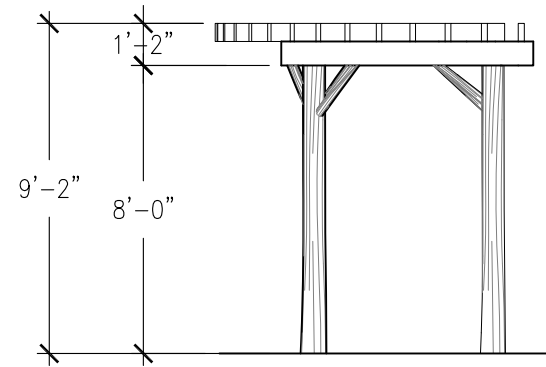

Age Range:  
N/A

Dimensions:  
17'L x 8'10"W x  
9'2"H

Use Zone:  
N/A

Mounting Options:  
Installation Option 1  
Installation Option 2

TOP VIEW

Contact Us

Ordering from The 4 Kids is easy, initial consultation & quote is free. We can also provide you with design ideas and conceptual drawings. We want your whole experience with The 4 Kids to be smooth & rewarding.

4400 Oneal St. Greenville, TX 75401

903.454.9237

info@the4kids.com

www.the4kids.com

TOP VIEW  
SCALE: 3/16" = 1'-0"

FRONT VIEW  
SCALE: 3/16" = 1'-0"

RIGHT-SIDE VIEW  
SCALE: 3/16" = 1'-0"

ALL RIGHTS RESERVED. THIS DRAWING IS PROPERTY OF THE 4 KIDS INC. AND MAY BE USED ONLY WHEN UTILIZING THE 4 KIDS PRODUCTS. THE 4 KIDS INC. GENERAL TERMS AND CONDITIONS APPLY AND ARE INCORPORATE HERE IN BY REFERENCE. THIS DETAIL MAY NOT APPLY TO ALL CONDITIONS AND CONSTRUCTION SITUATIONS.