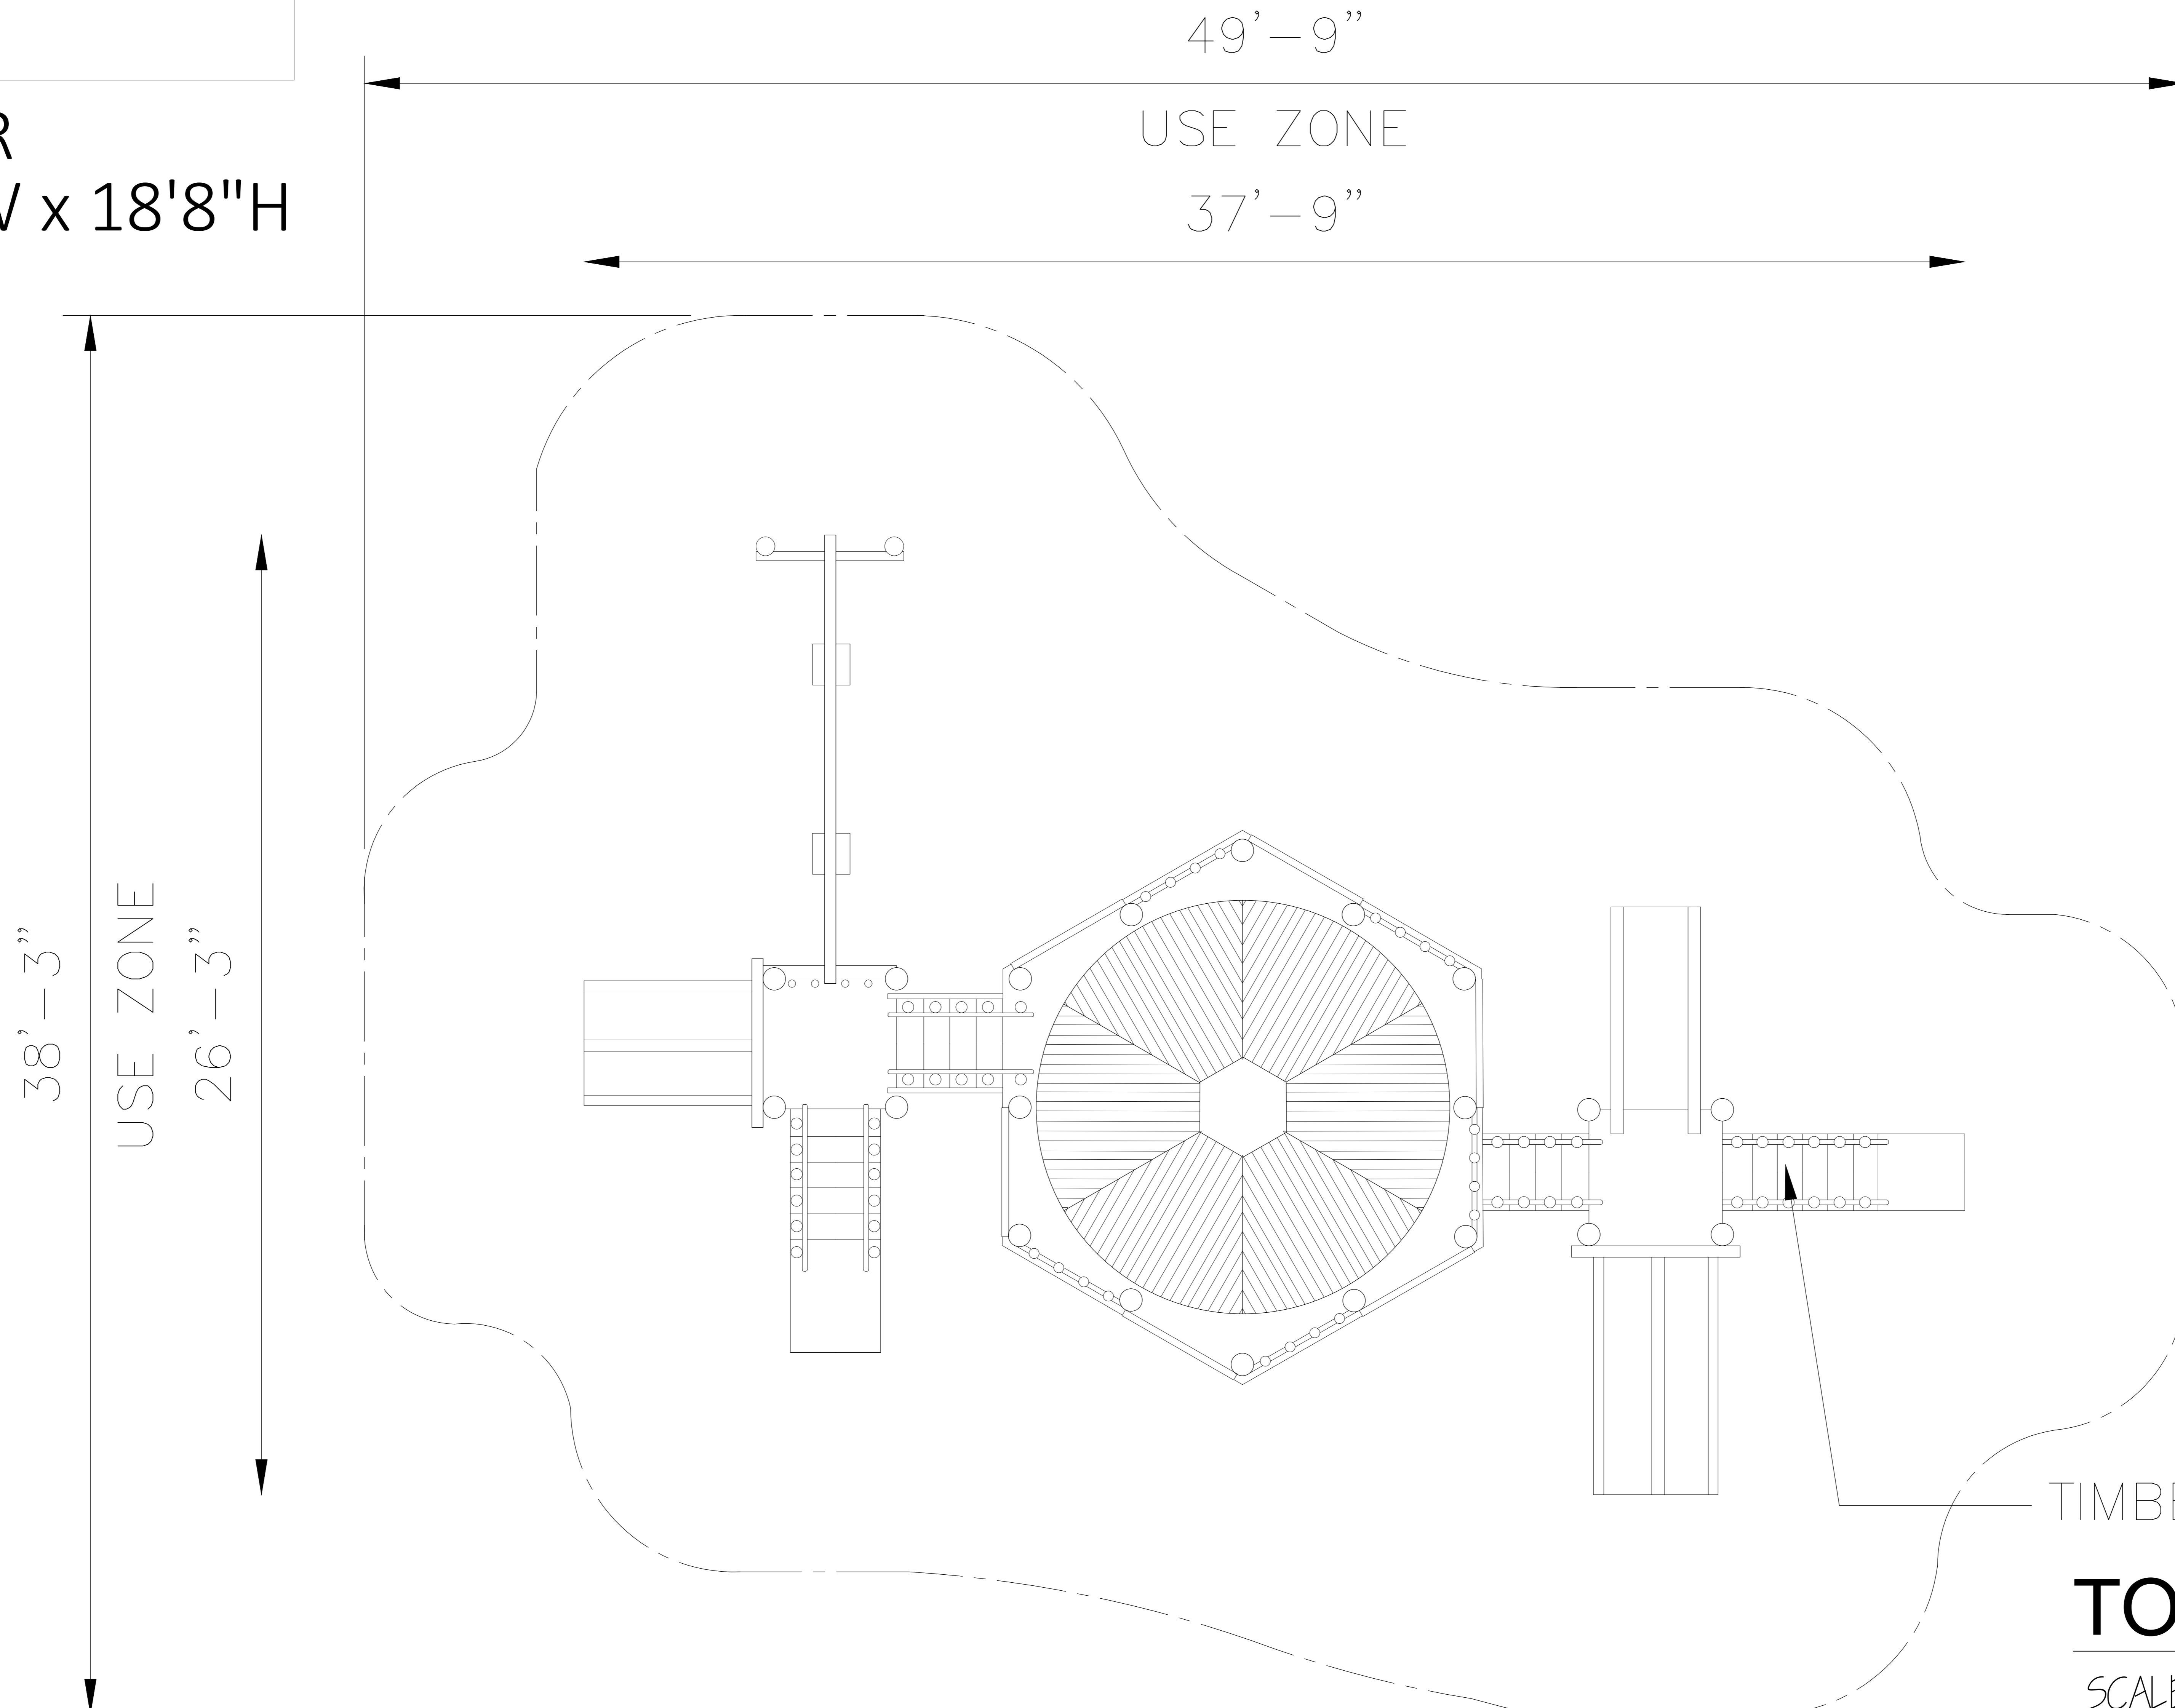

Specifications

Age Range:

N/A

Dimensions:

37'9"L x 26'3"W x 18'8"H

Play Area:

N/A

Mounting Options:

4400 Oneal St. Greenville, TX 75401

903.454.9237

info@the4kids.com

www.the4kids.com

© 2014 The 4 Kids Inc. All rights reserved.

TIMBER TOWER
37'9"L x 26'3"W x 18'8"H

TIMBER TOWER
TOP VIEW
SCALE: 1/2" = 1'