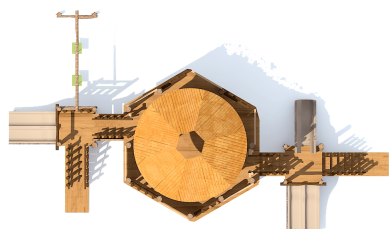

Why Use Us?

Let our team of experienced engineers and artists make your playground the destination for fun! We can create an exciting space where children's imaginations can run wild. A playscape where parents can feel secure and create lasting memories with their whole family.

Key Features

- Custom designed Timber Tower is one of a kind
- High fun factor, virtually no maintenance in all kinds of weather
- Two tiered tree house for super fun play experience
- GFRC construction for safety and strength
- Expert team includes artists and engineers

Specifications

Age Range:

N/A

Dimensions:

37'9"L x 26'3"W x 18'8"H

Play Area:

N/A

Mounting Options:

See Typical

Installation Details

Contact Us

Ordering from The 4 Kids is easy, initial consultation & quote is free. We can also provide you with design ideas and conceptual drawings. We want your whole experience with The 4 Kids to be smooth & rewarding.

4400 Oneal St. Greenville, TX 75401

903.454.9237

info@the4kids.com

www.the4kids.com

© 2014 The 4 Kids Inc. All rights reserved.