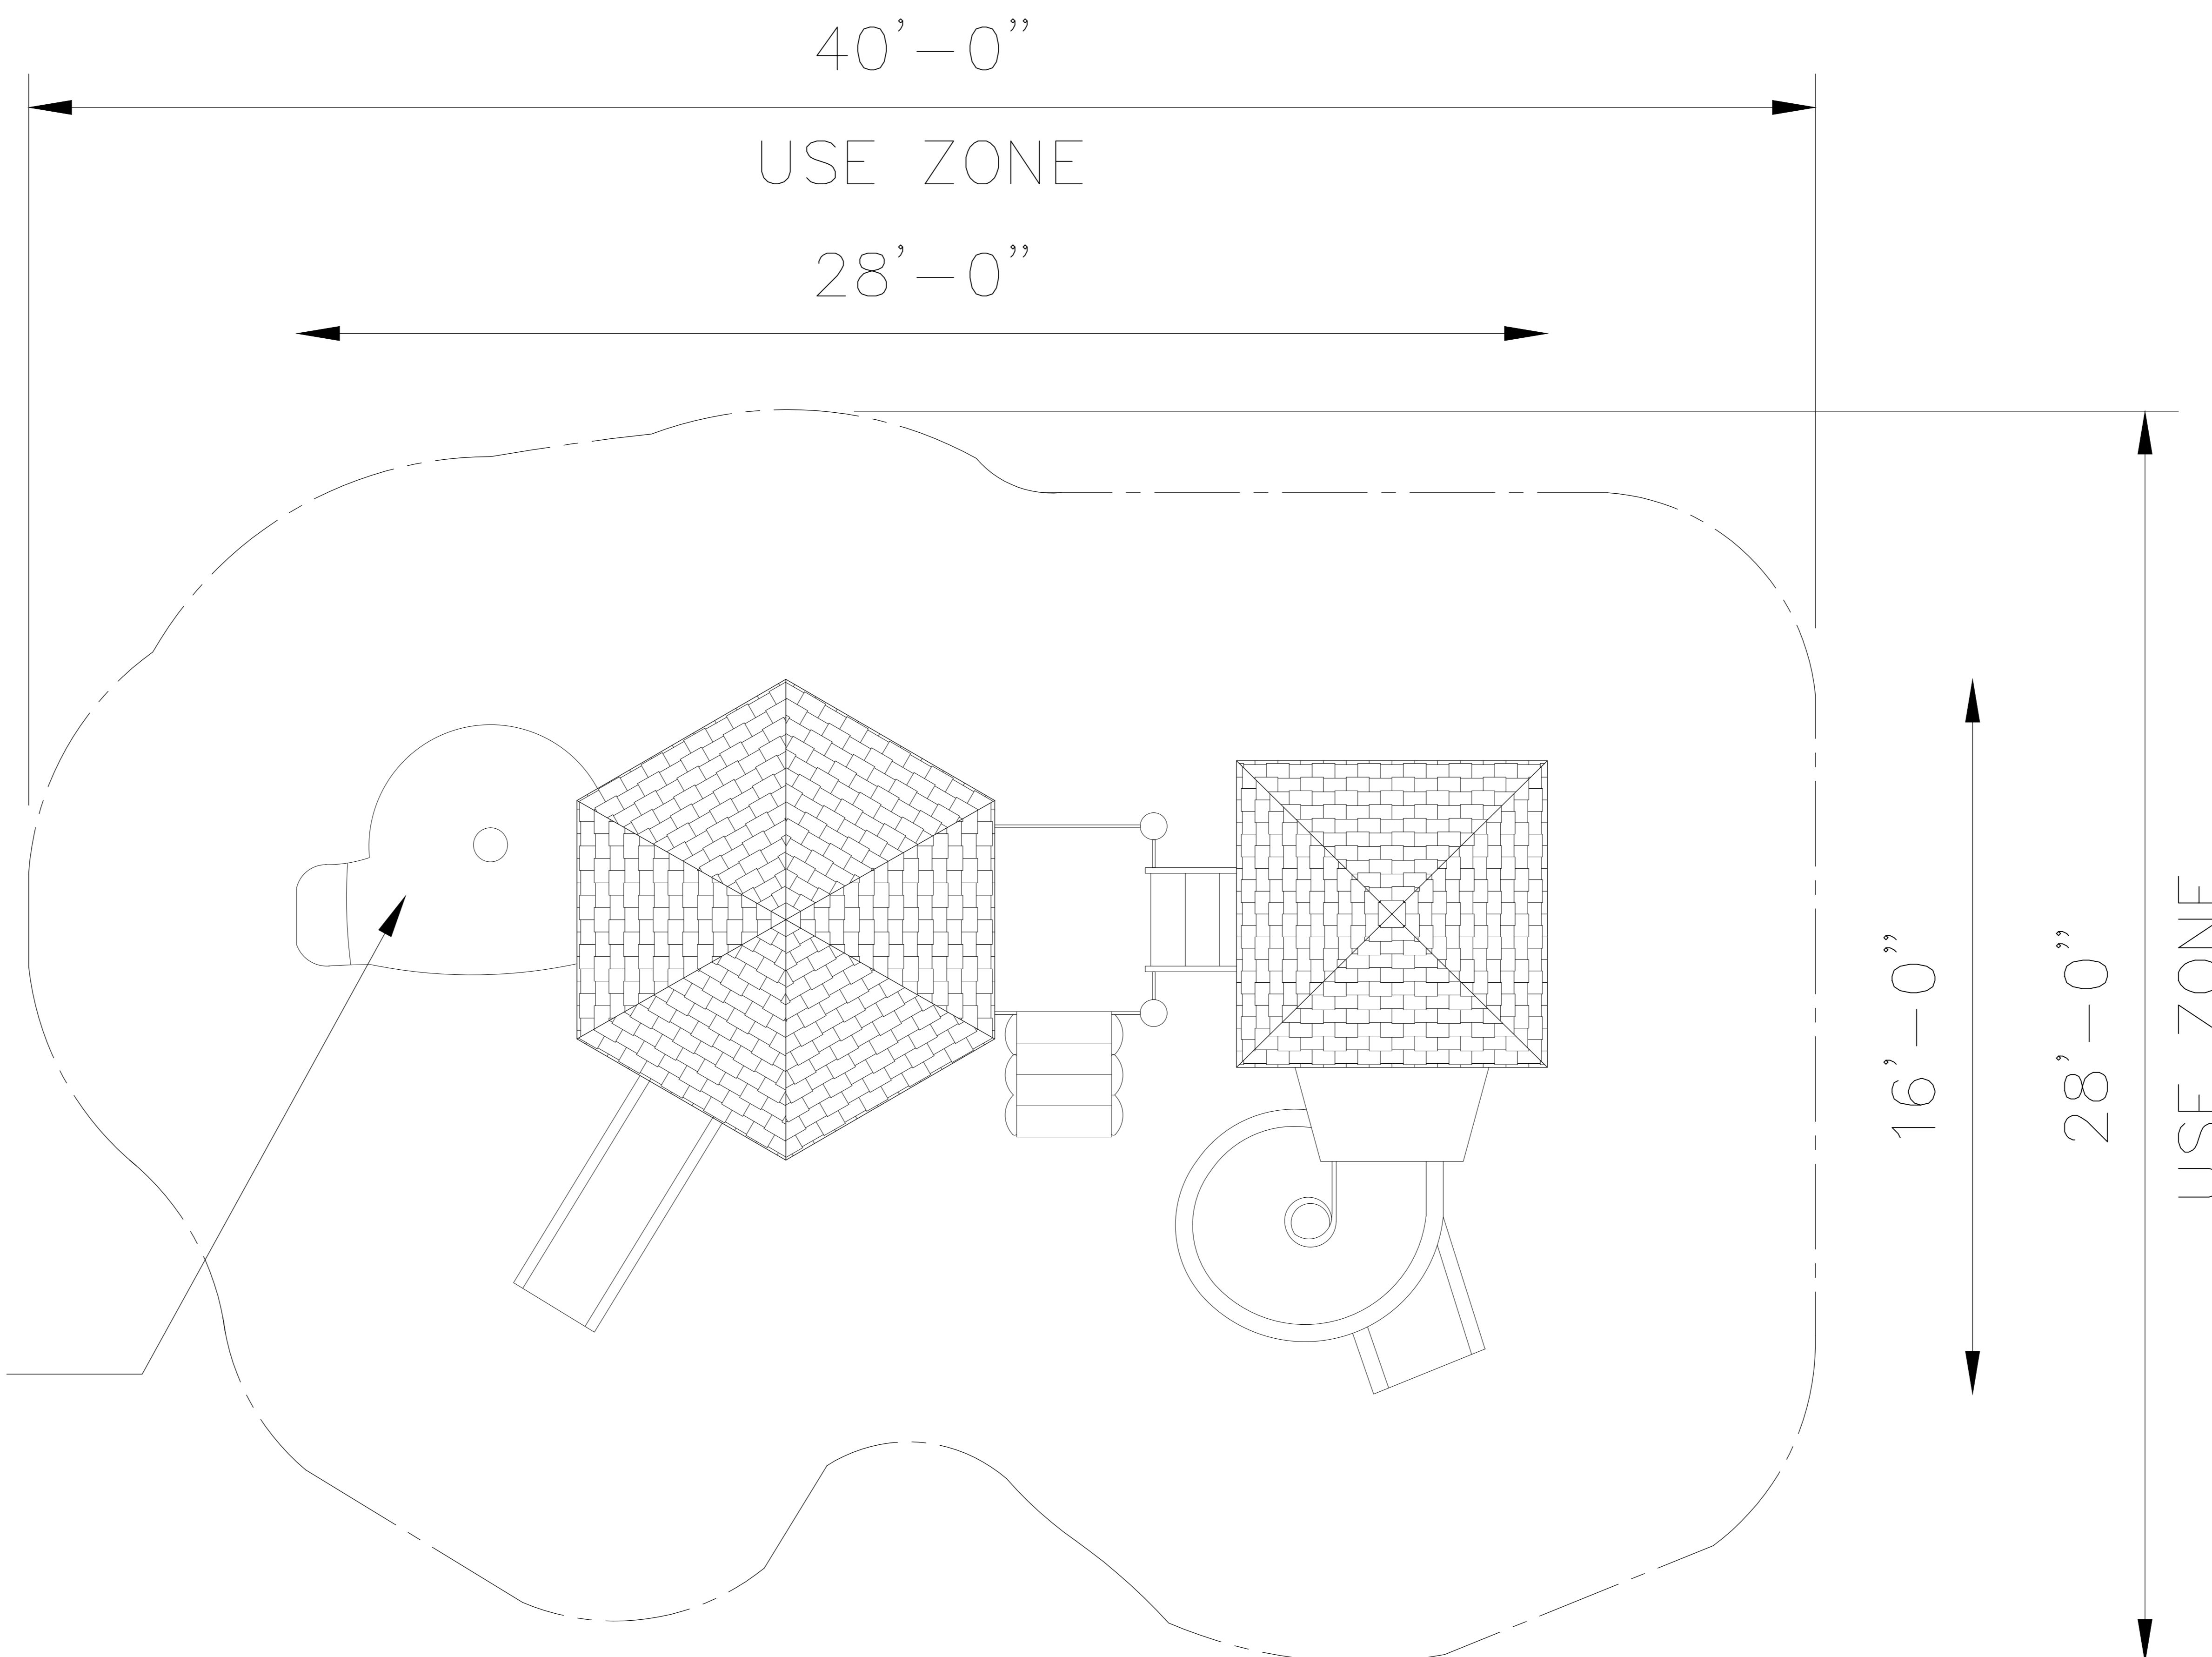

Specifications

Age Range:

N/A

Dimensions:

28'L x 16'W x 18'H

Play Area:

N/A

Mounting Options:

TIMBERLINE PLAYGROUND

28'L x 16'W x 18'H

TIMBERLINE
PLAYGROUND

TOP VIEW

SCALE: 1/2" = 1'